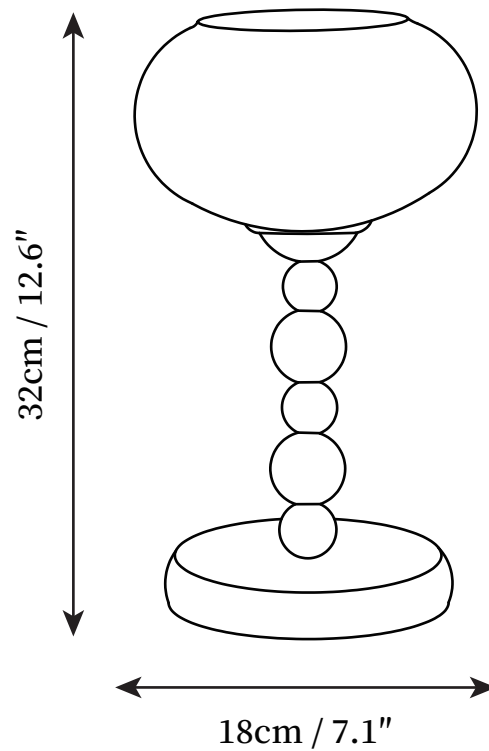

SPECIFICATION SHEET

SPECIFICATION DETAILS

*For custom options, consult factory for details

Fixture Dimmensions	D 7.1" x H 12.6"
Light source	E26 or E27
Wattage	40W
Voltage	AC 110-240V
Color Temperature	Based on the purchase of light bulbs
CRI(Ra)	80CRI
Mounting	Table
Driver Required	NO
Optional Color Temps	Buy bulbs as needed
LED Rated Life	Based on bulb life (we do not supply bulbs)
Dimming	Dimming is not supported
Finishes	Chrome
Shade Details	Dark orange, White
Material	Metal, Iron, Glass
Wire Length	59"
Wire Type	Wire with switch plug