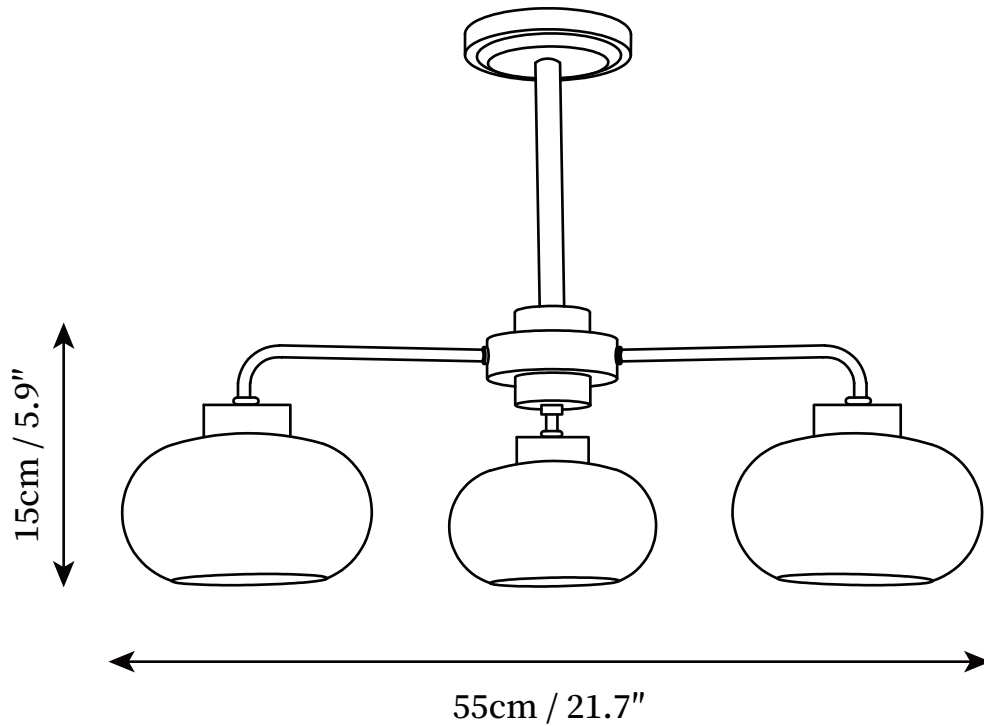

SPECIFICATION SHEET

SPECIFICATION DETAILS

*For custom options, consult factory for details

Fixture Dimensions	D 21.7" x H 5.9"
Light source	E26 or E27
Wattage	Max 40W
Voltage	AC 110-240V
Color Temperature	Based on the purchase of light bulbs
CRI(Ra)	80CRI
Mounting	Ceiling
Driver Required	NO
Optional Color Temps	Buy bulbs as needed
LED Rated Life	Based on bulb life (we do not supply bulbs)
Dimming	Dimming is not supported
Finishes	Chrome
Shade Details	White, Dark orange
Material	Iron, Glass, Metal
Rod Length	Suspension rod length 50cm/19.7"
Rod Type	Chrome / Rod

SPECIFICATION SHEET

SPECIFICATION DETAILS

*For custom options, consult factory for details

Fixture Dimensions	D 23.6" x H 5.9"
Light source	E26 or E27
Wattage	Max 40W
Voltage	AC 110-240V
Color Temperature	Based on the purchase of light bulbs
CRI(Ra)	80CRI
Mounting	Ceiling
Driver Required	NO
Optional Color Temps	Buy bulbs as needed
LED Rated Life	Based on bulb life (we do not supply bulbs)
Dimming	Dimming is not supported
Finishes	Chrome
Shade Details	White, Dark orange
Material	Iron, Glass, Metal
Rod Length	Suspension rod length 50cm/19.7"
Rod Type	Chrome / Rod

SPECIFICATION SHEET

SPECIFICATION DETAILS

*For custom options, consult factory for details

Fixture Dimensions	D 33.5" x H 5.9"
Light source	E26 or E27
Wattage	Max 40W
Voltage	AC 110-240V
Color Temperature	Based on the purchase of light bulbs
CRI(Ra)	80CRI
Mounting	Ceiling
Driver Required	NO
Optional Color Temps	Buy bulbs as needed
LED Rated Life	Based on bulb life (we do not supply bulbs)
Dimming	Dimming is not supported
Finishes	Chrome
Shade Details	White, Dark orange
Material	Iron, Glass, Metal
Rod Length	Suspension rod length 50cm/19.7"
Rod Type	Chrome / Rod