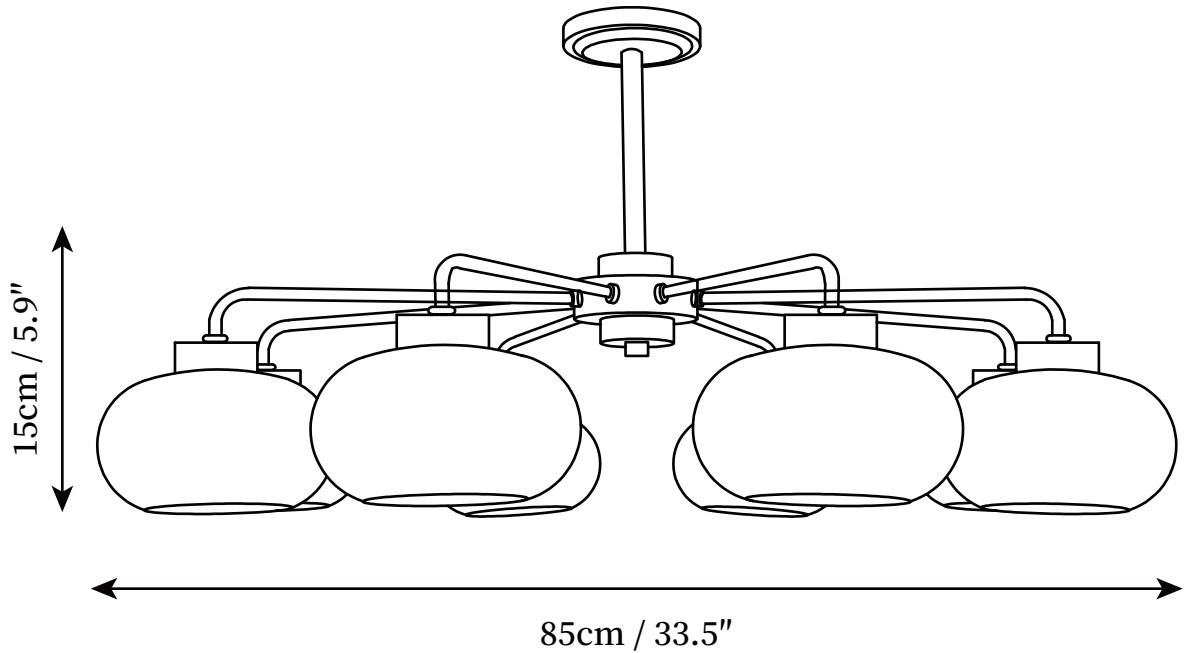

SPECIFICATION SHEET

SPECIFICATION DETAILS

*For custom options, consult factory for details

Fixture Dimensions	D 21.7" x H 5.9"
Light source	E26 or E27
Wattage	Max 40W
Voltage	AC 110-240V
Color Temperature	Based on the purchase of light bulbs
CRI(Ra)	80CRI
Mounting	Ceiling
Driver Required	NO
Optional Color Temps	Buy bulbs as needed
LED Rated Life	Based on bulb life (we do not supply bulbs)
Dimming	Dimming is not supported
Finishes	Chrome
Shade Details	White, Dark orange
Material	Iron, Glass, Metal
Rod Length	Suspension rod length 50cm/19.7"
Rod Type	Chrome / Rod

SPECIFICATION SHEET

SPECIFICATION DETAILS

*For custom options, consult factory for details

Fixture Dimensions	D 23.6" x H 5.9"
Light source	E26 or E27
Wattage	Max 40W
Voltage	AC 110-240V
Color Temperature	Based on the purchase of light bulbs
CRI(Ra)	80CRI
Mounting	Ceiling
Driver Required	NO
Optional Color Temps	Buy bulbs as needed
LED Rated Life	Based on bulb life (we do not supply bulbs)
Dimming	Dimming is not supported
Finishes	Chrome
Shade Details	White, Dark orange
Material	Iron, Glass, Metal
Rod Length	Suspension rod length 50cm/19.7"
Rod Type	Chrome / Rod

SPECIFICATION SHEET

SPECIFICATION DETAILS

*For custom options, consult factory for details

Fixture Dimensions	D 33.5" x H 5.9"
Light source	E26 or E27
Wattage	Max 40W
Voltage	AC 110-240V
Color Temperature	Based on the purchase of light bulbs
CRI(Ra)	80CRI
Mounting	Ceiling
Driver Required	NO
Optional Color Temps	Buy bulbs as needed
LED Rated Life	Based on bulb life (we do not supply bulbs)
Dimming	Dimming is not supported
Finishes	Chrome
Shade Details	White, Dark orange
Material	Iron, Glass, Metal
Rod Length	Suspension rod length 50cm/19.7"
Rod Type	Chrome / Rod