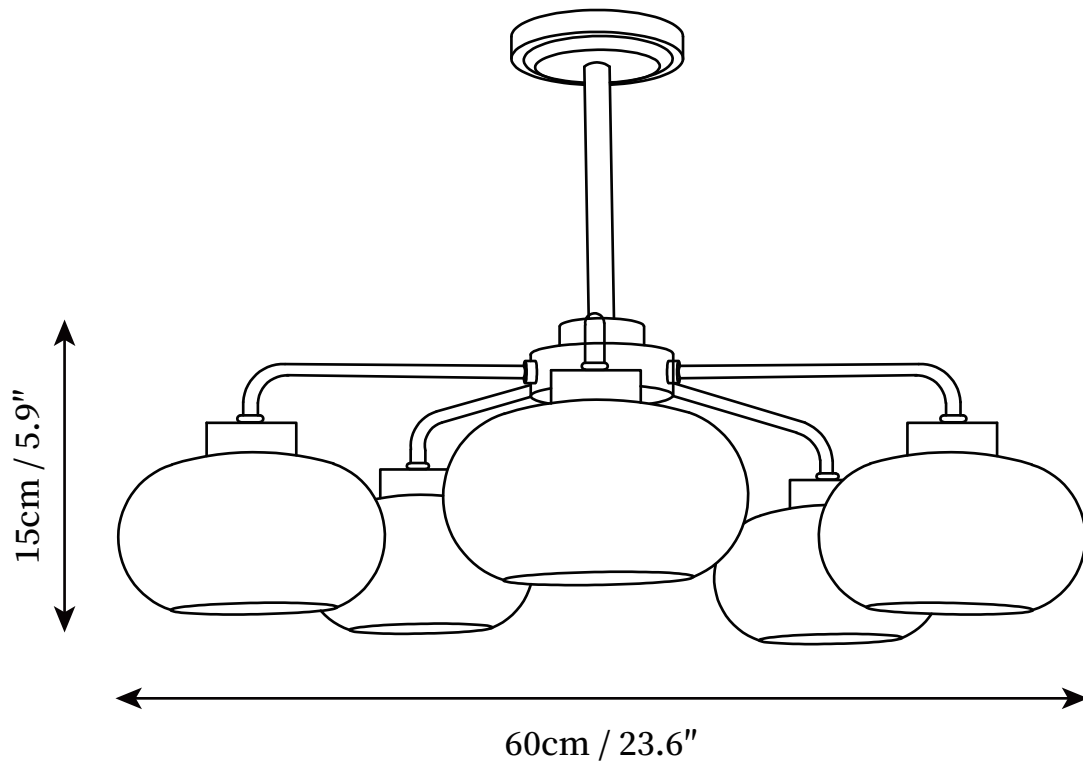

SPECIFICATION SHEET

SPECIFICATION DETAILS

*For custom options, consult factory for details

Fixture Dimensions	D 21.7" x H 5.9"
Light source	E26 or E27
Wattage	Max 40W
Voltage	AC 110-240V
Color Temperature	Based on the purchase of light bulbs
CRI(Ra)	80CRI
Mounting	Ceiling
Driver Required	NO
Optional Color Temps	Buy bulbs as needed
LED Rated Life	Based on bulb life (we do not supply bulbs)
Dimming	Dimming is not supported
Finishes	Chrome
Shade Details	White, Dark orange
Material	Iron, Glass, Metal
Rod Length	Suspension rod length 50cm/19.7"
Rod Type	Chrome / Rod

SPECIFICATION SHEET

SPECIFICATION DETAILS

*For custom options, consult factory for details

Fixture Dimensions	D 23.6" x H 5.9"
Light source	E26 or E27
Wattage	Max 40W
Voltage	AC 110-240V
Color Temperature	Based on the purchase of light bulbs
CRI(Ra)	80CRI
Mounting	Ceiling
Driver Required	NO
Optional Color Temps	Buy bulbs as needed
LED Rated Life	Based on bulb life (we do not supply bulbs)
Dimming	Dimming is not supported
Finishes	Chrome
Shade Details	White, Dark orange
Material	Iron, Glass, Metal
Rod Length	Suspension rod length 50cm/19.7"
Rod Type	Chrome / Rod

SPECIFICATION SHEET

SPECIFICATION DETAILS

*For custom options, consult factory for details

Fixture Dimensions	D 33.5" x H 5.9"
Light source	E26 or E27
Wattage	Max 40W
Voltage	AC 110-240V
Color Temperature	Based on the purchase of light bulbs
CRI(Ra)	80CRI
Mounting	Ceiling
Driver Required	NO
Optional Color Temps	Buy bulbs as needed
LED Rated Life	Based on bulb life (we do not supply bulbs)
Dimming	Dimming is not supported
Finishes	Chrome
Shade Details	White, Dark orange
Material	Iron, Glass, Metal
Rod Length	Suspension rod length 50cm/19.7"
Rod Type	Chrome / Rod