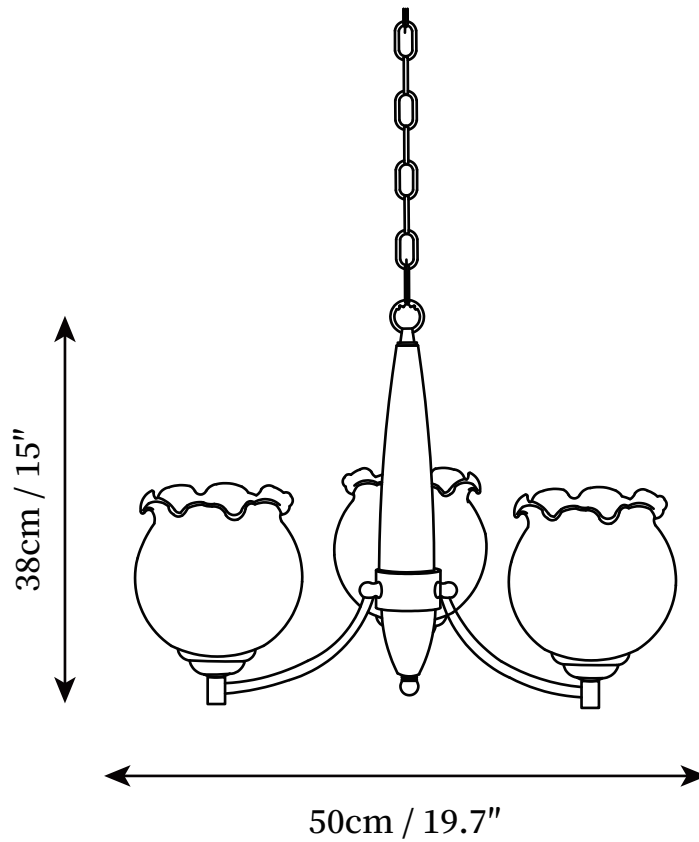

## SPECIFICATION DETAILS

\*For custom options, consult factory for details

<b>Fixture Dimensions</b>	D 19.7" x H 15"
<b>Light source</b>	E26 or E27
<b>Wattage</b>	Max 40W
<b>Voltage</b>	AC 110-240V
<b>Color Temperature</b>	Based on the purchase of light bulbs
<b>CRI(Ra)</b>	80CRI
<b>Mounting</b>	Ceiling
<b>Driver Required</b>	NO
<b>Optional Color Temps</b>	Buy bulbs as needed
<b>LED Rated Life</b>	Based on bulb life (we do not supply bulbs)
<b>Dimming</b>	Dimming is not supported
<b>Finishes</b>	Brass+Wooden
<b>Shade Details</b>	White
<b>Material</b>	Brass, Glass, Metal, Wooden
<b>Hanging chain Length</b>	Hanging chain 50cm / 19.7"
<b>Hanging chain Type</b>	Brass / Hanging chain

## SPECIFICATION DETAILS

\*For custom options, consult factory for details

<b>Fixture Dimensions</b>	D 24.4" x H 15"
<b>Light source</b>	E26 or E27
<b>Wattage</b>	Max 40W
<b>Voltage</b>	AC 110-240V
<b>Color Temperature</b>	Based on the purchase of light bulbs
<b>CRI(Ra)</b>	80CRI
<b>Mounting</b>	Ceiling
<b>Driver Required</b>	NO
<b>Optional Color Temps</b>	Buy bulbs as needed
<b>LED Rated Life</b>	Based on bulb life (we do not supply bulbs)
<b>Dimming</b>	Dimming is not supported
<b>Finishes</b>	Brass+Wooden
<b>Shade Details</b>	White
<b>Material</b>	Brass, Glass, Metal, Wooden
<b>Hanging chain Length</b>	Hanging chain 50cm / 19.7"
<b>Hanging chain Type</b>	Brass / Hanging chain