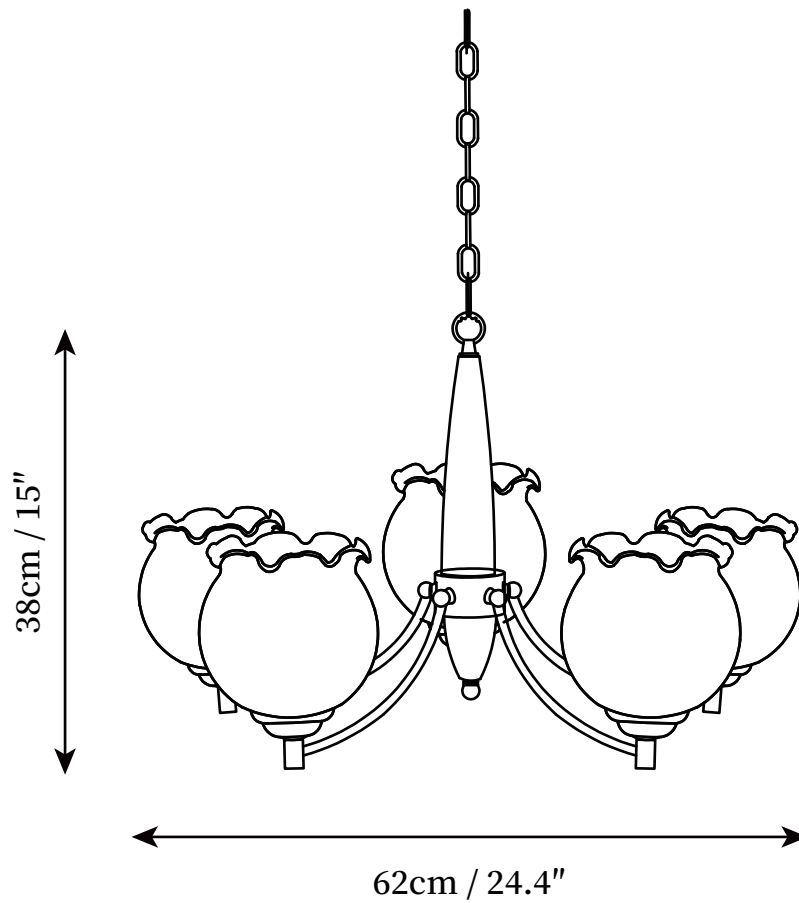

## SPECIFICATION DETAILS

\*For custom options, consult factory for details

<b>Fixture Dimensions</b>	D 19.7" x H 15"
<b>Light source</b>	E26 or E27
<b>Wattage</b>	Max 40W
<b>Voltage</b>	AC 110-240V
<b>Color Temperature</b>	Based on the purchase of light bulbs
<b>CRI(Ra)</b>	80CRI
<b>Mounting</b>	Ceiling
<b>Driver Required</b>	NO
<b>Optional Color Temps</b>	Buy bulbs as needed
<b>LED Rated Life</b>	Based on bulb life (we do not supply bulbs)
<b>Dimming</b>	Dimming is not supported
<b>Finishes</b>	Brass+Wooden
<b>Shade Details</b>	White
<b>Material</b>	Brass, Glass, Metal, Wooden
<b>Hanging chain Length</b>	Hanging chain 50cm / 19.7"
<b>Hanging chain Type</b>	Brass / Hanging chain

## SPECIFICATION DETAILS

\*For custom options, consult factory for details

<b>Fixture Dimensions</b>	D 24.4" x H 15"
<b>Light source</b>	E26 or E27
<b>Wattage</b>	Max 40W
<b>Voltage</b>	AC 110-240V
<b>Color Temperature</b>	Based on the purchase of light bulbs
<b>CRI(Ra)</b>	80CRI
<b>Mounting</b>	Ceiling
<b>Driver Required</b>	NO
<b>Optional Color Temps</b>	Buy bulbs as needed
<b>LED Rated Life</b>	Based on bulb life (we do not supply bulbs)
<b>Dimming</b>	Dimming is not supported
<b>Finishes</b>	Brass+Wooden
<b>Shade Details</b>	White
<b>Material</b>	Brass, Glass, Metal, Wooden
<b>Hanging chain Length</b>	Hanging chain 50cm / 19.7"
<b>Hanging chain Type</b>	Brass / Hanging chain