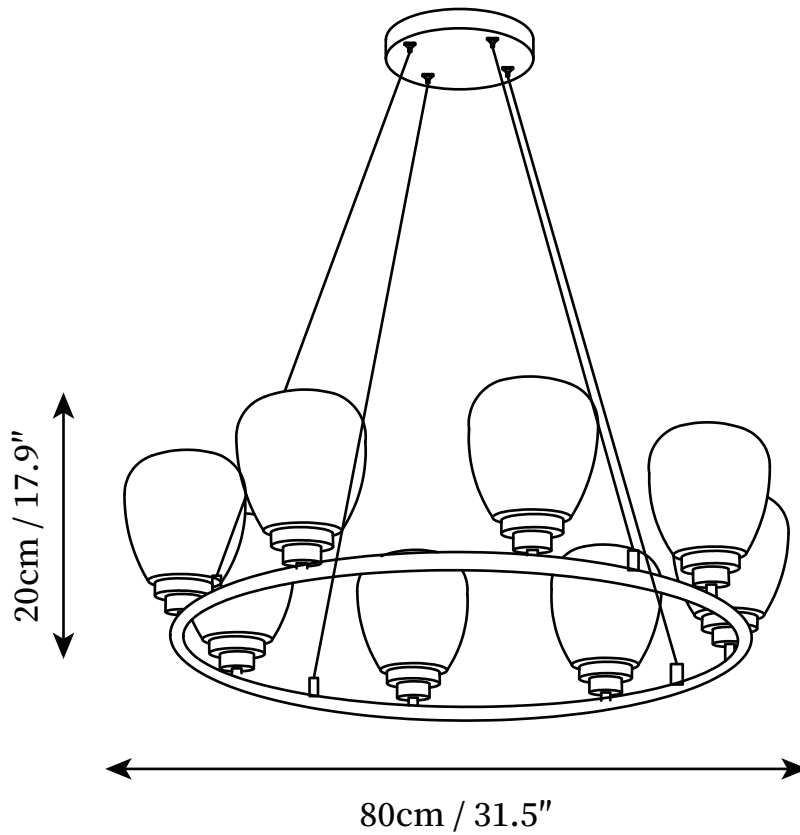

## SPECIFICATION DETAILS

\*For custom options, consult factory for details

<b>Fixture Dimensions</b>	D 17.7" x H 7.9"
<b>Light source</b>	E26 or E27
<b>Wattage</b>	Max 40W
<b>Voltage</b>	AC 110-240V
<b>Color Temperature</b>	Based on the purchase of light bulbs
<b>CRI(Ra)</b>	80CRI
<b>Mounting</b>	Ceiling
<b>Driver Required</b>	NO
<b>Optional Color Temps</b>	Buy bulbs as needed
<b>LED Rated Life</b>	Based on bulb life (we do not supply bulbs)
<b>Dimming</b>	Dimming is not supported
<b>Finishes</b>	Chrome
<b>Shade Details</b>	White
<b>Material</b>	Iron, Glass, Metal
<b>Wire Length</b>	59"
<b>Wire Type</b>	Clear Coaxial Wire

## SPECIFICATION DETAILS

\*For custom options, consult factory for details

<b>Fixture Dimensions</b>	D 21.7" x H 7.9"
<b>Light source</b>	E26 or E27
<b>Wattage</b>	Max 40W
<b>Voltage</b>	AC 110-240V
<b>Color Temperature</b>	Based on the purchase of light bulbs
<b>CRI(Ra)</b>	80CRI
<b>Mounting</b>	Ceiling
<b>Driver Required</b>	NO
<b>Optional Color Temps</b>	Buy bulbs as needed
<b>LED Rated Life</b>	Based on bulb life (we do not supply bulbs)
<b>Dimming</b>	Dimming is not supported
<b>Finishes</b>	Chrome
<b>Shade Details</b>	White
<b>Material</b>	Iron, Glass, Metal
<b>Wire Length</b>	59"
<b>Wire Type</b>	Clear Coaxial Wire

## SPECIFICATION DETAILS

\*For custom options, consult factory for details

<b>Fixture Dimensions</b>	D 31.5" x H 7.9"
<b>Light source</b>	E26 or E27
<b>Wattage</b>	Max 40W
<b>Voltage</b>	AC 110-240V
<b>Color Temperature</b>	Based on the purchase of light bulbs
<b>CRI(Ra)</b>	80CRI
<b>Mounting</b>	Ceiling
<b>Driver Required</b>	NO
<b>Optional Color Temps</b>	Buy bulbs as needed
<b>LED Rated Life</b>	Based on bulb life (we do not supply bulbs)
<b>Dimming</b>	Dimming is not supported
<b>Finishes</b>	Chrome
<b>Shade Details</b>	White
<b>Material</b>	Iron, Glass, Metal
<b>Wire Length</b>	59"
<b>Wire Type</b>	Clear Coaxial Wire