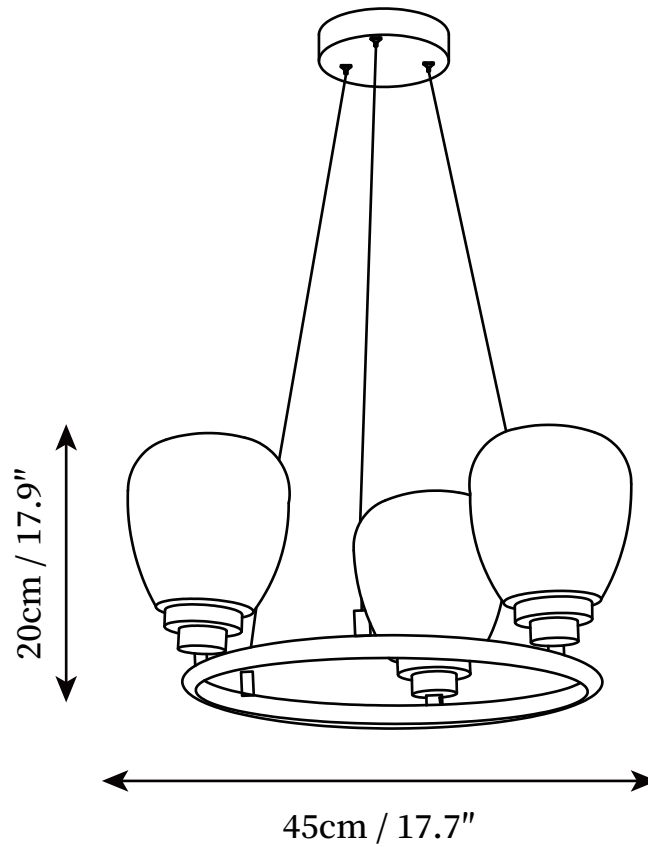

## SPECIFICATION DETAILS

\*For custom options, consult factory for details

<b>Fixture Dimensions</b>	D 17.7" x H 7.9"
<b>Light source</b>	E26 or E27
<b>Wattage</b>	Max 40W
<b>Voltage</b>	AC 110-240V
<b>Color Temperature</b>	Based on the purchase of light bulbs
<b>CRI(Ra)</b>	80CRI
<b>Mounting</b>	Ceiling
<b>Driver Required</b>	NO
<b>Optional Color Temps</b>	Buy bulbs as needed
<b>LED Rated Life</b>	Based on bulb life (we do not supply bulbs)
<b>Dimming</b>	Dimming is not supported
<b>Finishes</b>	Chrome
<b>Shade Details</b>	White
<b>Material</b>	Iron, Glass, Metal
<b>Wire Length</b>	59"
<b>Wire Type</b>	Clear Coaxial Wire

## SPECIFICATION DETAILS

\*For custom options, consult factory for details

<b>Fixture Dimensions</b>	D 21.7" x H 7.9"
<b>Light source</b>	E26 or E27
<b>Wattage</b>	Max 40W
<b>Voltage</b>	AC 110-240V
<b>Color Temperature</b>	Based on the purchase of light bulbs
<b>CRI(Ra)</b>	80CRI
<b>Mounting</b>	Ceiling
<b>Driver Required</b>	NO
<b>Optional Color Temps</b>	Buy bulbs as needed
<b>LED Rated Life</b>	Based on bulb life (we do not supply bulbs)
<b>Dimming</b>	Dimming is not supported
<b>Finishes</b>	Chrome
<b>Shade Details</b>	White
<b>Material</b>	Iron, Glass, Metal
<b>Wire Length</b>	59"
<b>Wire Type</b>	Clear Coaxial Wire

## SPECIFICATION DETAILS

\*For custom options, consult factory for details

<b>Fixture Dimensions</b>	D 31.5" x H 7.9"
<b>Light source</b>	E26 or E27
<b>Wattage</b>	Max 40W
<b>Voltage</b>	AC 110-240V
<b>Color Temperature</b>	Based on the purchase of light bulbs
<b>CRI(Ra)</b>	80CRI
<b>Mounting</b>	Ceiling
<b>Driver Required</b>	NO
<b>Optional Color Temps</b>	Buy bulbs as needed
<b>LED Rated Life</b>	Based on bulb life (we do not supply bulbs)
<b>Dimming</b>	Dimming is not supported
<b>Finishes</b>	Chrome
<b>Shade Details</b>	White
<b>Material</b>	Iron, Glass, Metal
<b>Wire Length</b>	59"
<b>Wire Type</b>	Clear Coaxial Wire