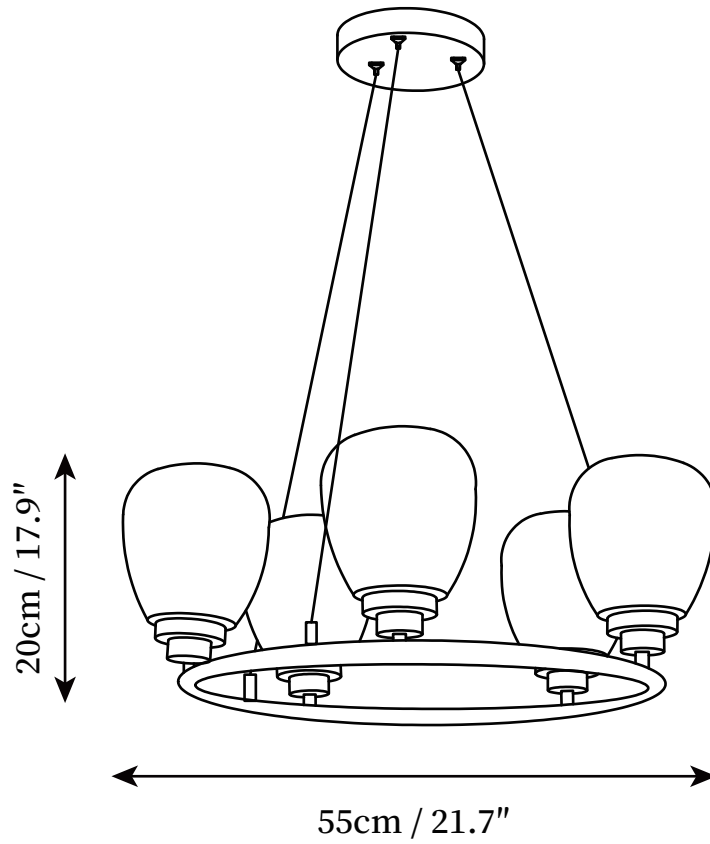

## SPECIFICATION DETAILS

\*For custom options, consult factory for details

<b>Fixture Dimensions</b>	D 17.7" x H 7.9"
<b>Light source</b>	E26 or E27
<b>Wattage</b>	Max 40W
<b>Voltage</b>	AC 110-240V
<b>Color Temperature</b>	Based on the purchase of light bulbs
<b>CRI(Ra)</b>	80CRI
<b>Mounting</b>	Ceiling
<b>Driver Required</b>	NO
<b>Optional Color Temps</b>	Buy bulbs as needed
<b>LED Rated Life</b>	Based on bulb life (we do not supply bulbs)
<b>Dimming</b>	Dimming is not supported
<b>Finishes</b>	Chrome
<b>Shade Details</b>	White
<b>Material</b>	Iron, Glass, Metal
<b>Wire Length</b>	59"
<b>Wire Type</b>	Clear Coaxial Wire

## SPECIFICATION DETAILS

\*For custom options, consult factory for details

<b>Fixture Dimensions</b>	D 21.7" x H 7.9"
<b>Light source</b>	E26 or E27
<b>Wattage</b>	Max 40W
<b>Voltage</b>	AC 110-240V
<b>Color Temperature</b>	Based on the purchase of light bulbs
<b>CRI(Ra)</b>	80CRI
<b>Mounting</b>	Ceiling
<b>Driver Required</b>	NO
<b>Optional Color Temps</b>	Buy bulbs as needed
<b>LED Rated Life</b>	Based on bulb life (we do not supply bulbs)
<b>Dimming</b>	Dimming is not supported
<b>Finishes</b>	Chrome
<b>Shade Details</b>	White
<b>Material</b>	Iron, Glass, Metal
<b>Wire Length</b>	59"
<b>Wire Type</b>	Clear Coaxial Wire

## SPECIFICATION DETAILS

\*For custom options, consult factory for details

<b>Fixture Dimensions</b>	D 31.5" x H 7.9"
<b>Light source</b>	E26 or E27
<b>Wattage</b>	Max 40W
<b>Voltage</b>	AC 110-240V
<b>Color Temperature</b>	Based on the purchase of light bulbs
<b>CRI(Ra)</b>	80CRI
<b>Mounting</b>	Ceiling
<b>Driver Required</b>	NO
<b>Optional Color Temps</b>	Buy bulbs as needed
<b>LED Rated Life</b>	Based on bulb life (we do not supply bulbs)
<b>Dimming</b>	Dimming is not supported
<b>Finishes</b>	Chrome
<b>Shade Details</b>	White
<b>Material</b>	Iron, Glass, Metal
<b>Wire Length</b>	59"
<b>Wire Type</b>	Clear Coaxial Wire