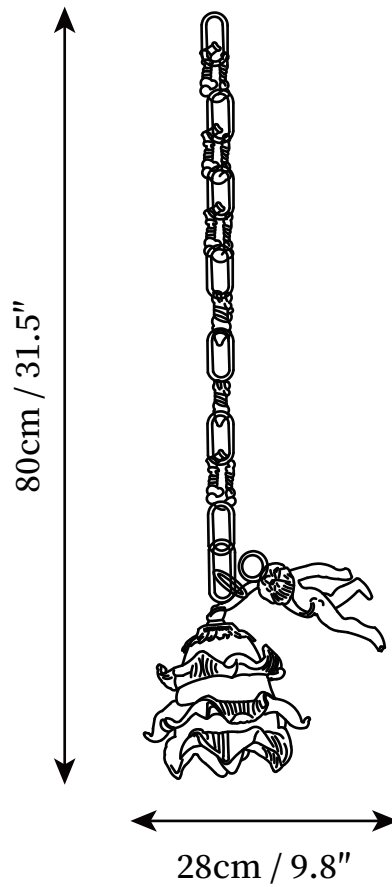

SPECIFICATION SHEET

SPECIFICATION DETAILS

*For custom options, consult factory for details

Fixture Dimensions	D 9.8" x H 31.5"
Light source	E14
Wattage	15W
Voltage	AC 110-240V
Color Temperature	Based on the purchase of light bulbs
CRI(Ra)	80CRI
Mounting	Ceiling
Driver Required	NO
Optional Color Temps	Buy bulbs as needed
LED Rated Life	Based on bulb life (we do not supply bulbs)
Dimming	Dimming is not supported
Finishes	Brass
Shade Details	Matte white and Orange details.
Material	Glass, Metal, Brass
Hanging chain Length	Hanging chain 50cm / 19.7"
Hanging chain Type	Bronze / Hanging chain

SPECIFICATION SHEET

SPECIFICATION DETAILS

*For custom options, consult factory for details

Fixture Dimensions	D 23.6" x H 39.4"
Light source	E14
Wattage	15W
Voltage	AC 110-240V
Color Temperature	Based on the purchase of light bulbs
CRI(Ra)	80CRI
Mounting	Ceiling
Driver Required	NO
Optional Color Temps	Buy bulbs as needed
LED Rated Life	Based on bulb life (we do not supply bulbs)
Dimming	Dimming is not supported
Finishes	Brass
Shade Details	Matte white and Orange details.
Material	Glass, Metal, Brass
Hanging chain Length	Hanging chain 50cm / 19.7"
Hanging chain Type	Bronze / Hanging chain