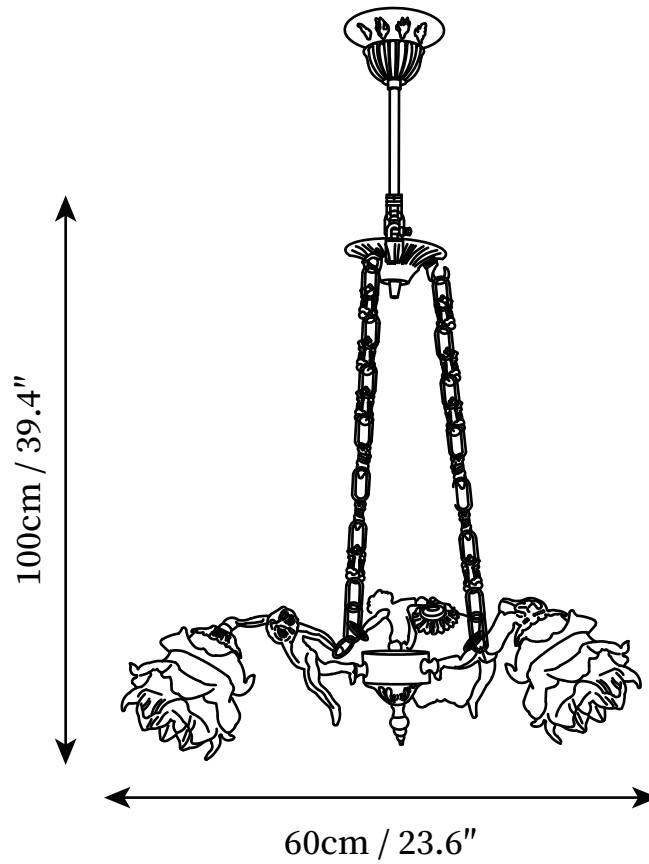

SPECIFICATION SHEET

SPECIFICATION DETAILS

*For custom options, consult factory for details

Fixture Dimensions	D 9.8" x H 31.5"
Light source	E14
Wattage	15W
Voltage	AC 110-240V
Color Temperature	Based on the purchase of light bulbs
CRI(Ra)	80CRI
Mounting	Ceiling
Driver Required	NO
Optional Color Temps	Buy bulbs as needed
LED Rated Life	Based on bulb life (we do not supply bulbs)
Dimming	Dimming is not supported
Finishes	Brass
Shade Details	Matte white and Orange details.
Material	Glass, Metal, Brass
Hanging chain Length	Hanging chain 50cm / 19.7"
Hanging chain Type	Bronze / Hanging chain

SPECIFICATION SHEET

SPECIFICATION DETAILS

*For custom options, consult factory for details

Fixture Dimensions	D 23.6" x H 39.4"
Light source	E14
Wattage	15W
Voltage	AC 110-240V
Color Temperature	Based on the purchase of light bulbs
CRI(Ra)	80CRI
Mounting	Ceiling
Driver Required	NO
Optional Color Temps	Buy bulbs as needed
LED Rated Life	Based on bulb life (we do not supply bulbs)
Dimming	Dimming is not supported
Finishes	Brass
Shade Details	Matte white and Orange details.
Material	Glass, Metal, Brass
Hanging chain Length	Hanging chain 50cm / 19.7"
Hanging chain Type	Bronze / Hanging chain