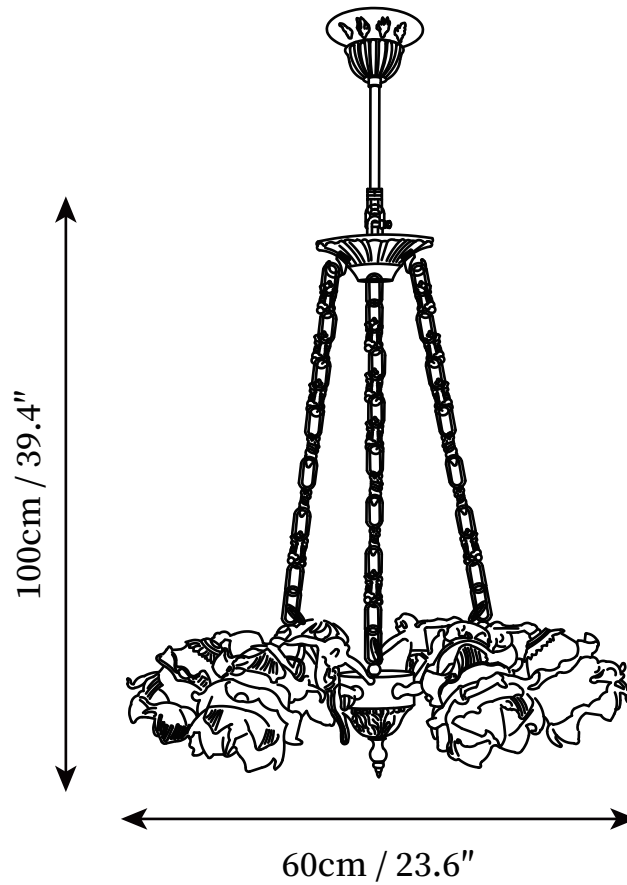

SPECIFICATION SHEET

SPECIFICATION DETAILS

*For custom options, consult factory for details

Fixture Dimensions	D 9.8" x H 31.5"
Light source	E14
Wattage	15W
Voltage	AC 110-240V
Color Temperature	Based on the purchase of light bulbs
CRI(Ra)	80CRI
Mounting	Ceiling
Driver Required	NO
Optional Color Temps	Buy bulbs as needed
LED Rated Life	Based on bulb life (we do not supply bulbs)
Dimming	Dimming is not supported
Finishes	Brass
Shade Details	Matte white and Orange details.
Material	Glass, Metal, Brass
Hanging chain Length	Hanging chain 50cm / 19.7"
Hanging chain Type	Bronze / Hanging chain

SPECIFICATION SHEET

SPECIFICATION DETAILS

*For custom options, consult factory for details

Fixture Dimensions	D 23.6" x H 39.4"
Light source	E14
Wattage	15W
Voltage	AC 110-240V
Color Temperature	Based on the purchase of light bulbs
CRI(Ra)	80CRI
Mounting	Ceiling
Driver Required	NO
Optional Color Temps	Buy bulbs as needed
LED Rated Life	Based on bulb life (we do not supply bulbs)
Dimming	Dimming is not supported
Finishes	Brass
Shade Details	Matte white and Orange details.
Material	Glass, Metal, Brass
Hanging chain Length	Hanging chain 50cm / 19.7"
Hanging chain Type	Bronze / Hanging chain