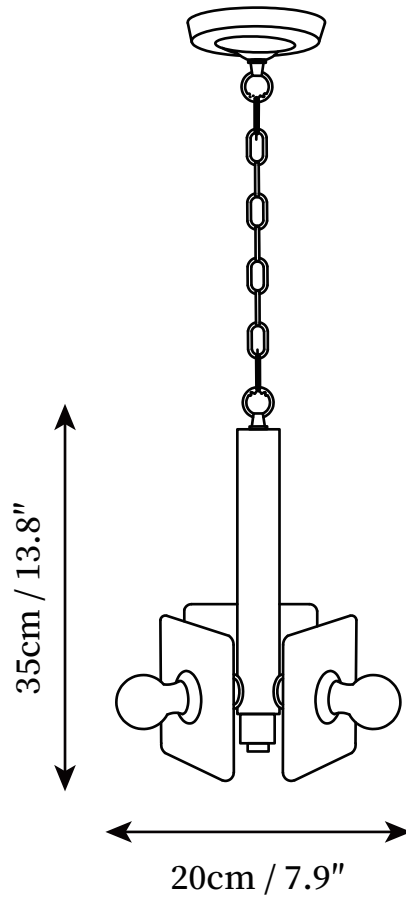

SPECIFICATION SHEET

SPECIFICATION DETAILS

*For custom options, consult factory for details

Fixture Dimensions	D 7.9" x H 13.8"
Light source	E14
Wattage	15W
Voltage	AC 110-240V
Color Temperature	Based on the purchase of light bulbs
CRI(Ra)	80CRI
Mounting	Ceiling
Driver Required	NO
Optional Color Temps	Buy bulbs as needed
LED Rated Life	Based on bulb life (we do not supply bulbs)
Dimming	Dimming is not supported
Finishes	Chrome
Shade Details	Orange
Material	Iron, Glass, Metal
Hanging chain Length	Hanging chain 50cm / 19.7"
Hanging chain Type	Chrome / Hanging chain