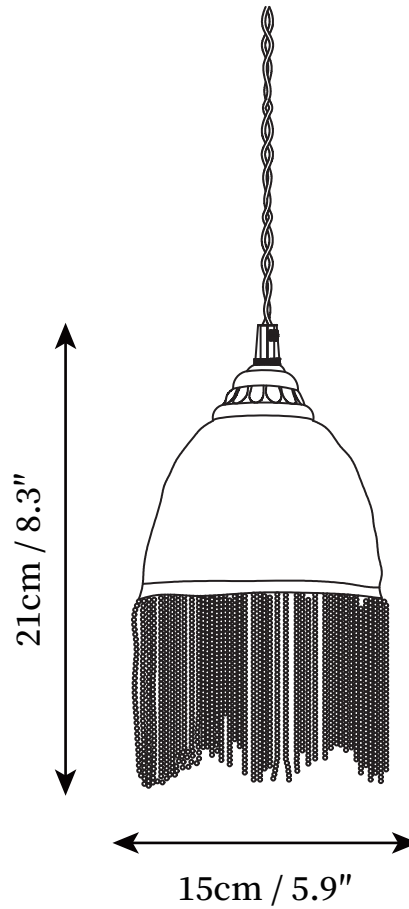

## SPECIFICATION DETAILS

\*For custom options, consult factory for details

<b>Fixture Dimensions</b>	D 5.9" x H 8.3"
<b>Light source</b>	E26 or E27
<b>Wattage</b>	Max 40W
<b>Voltage</b>	AC 110-240V
<b>Color Temperature</b>	Based on the purchase of light bulbs
<b>CRI(Ra)</b>	80CRI
<b>Mounting</b>	Ceiling
<b>Driver Required</b>	NO
<b>Optional Color Temps</b>	Buy bulbs as needed
<b>LED Rated Life</b>	Based on bulb life (we do not supply bulbs)
<b>Dimming</b>	Dimming is not supported
<b>Finishes</b>	Brass
<b>Shade Details</b>	White
<b>Material</b>	Brass, Glass, Metal
<b>Wire Length</b>	59"
<b>Wire Type</b>	Brown Coaxial Wire