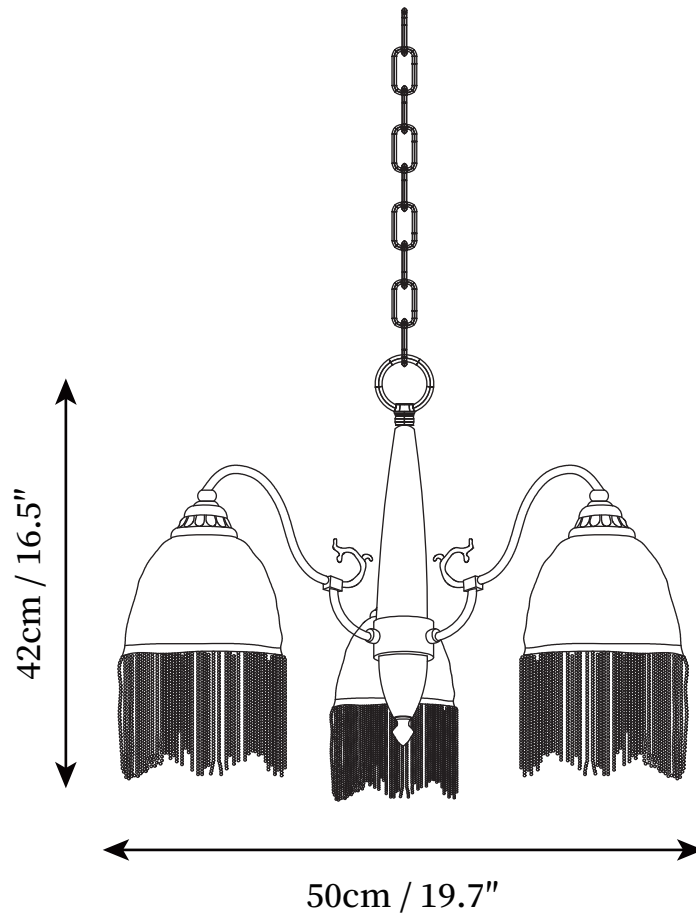

SPECIFICATION SHEET

SPECIFICATION DETAILS

*For custom options, consult factory for details

Fixture Dimensions	D 19.7" x H 16.5"
Light source	E26 or E27
Wattage	Max 40W
Voltage	AC 110-240V
Color Temperature	Based on the purchase of light bulbs
CRI(Ra)	80CRI
Mounting	Ceiling
Driver Required	NO
Optional Color Temps	Buy bulbs as needed
LED Rated Life	Based on bulb life (we do not supply bulbs)
Dimming	Dimming is not supported
Finishes	Brass and wood
Shade Details	White
Material	Brass, Glass, Metal, Wooden
Hanging chain Length	Hanging chain 50cm / 19.7"
Hanging chain Type	Brass / Hanging chain

SPECIFICATION SHEET

SPECIFICATION DETAILS

*For custom options, consult factory for details

Fixture Dimensions	D 24.4" x H 16.5"
Light source	E26 or E27
Wattage	Max 40W
Voltage	AC 110-240V
Color Temperature	Based on the purchase of light bulbs
CRI(Ra)	80CRI
Mounting	Ceiling
Driver Required	NO
Optional Color Temps	Buy bulbs as needed
LED Rated Life	Based on bulb life (we do not supply bulbs)
Dimming	Dimming is not supported
Finishes	Brass and wood
Shade Details	White
Material	Brass, Glass, Metal, Wooden
Hanging chain Length	Hanging chain 50cm / 19.7"
Hanging chain Type	Brass / Hanging chain

SPECIFICATION SHEET

SPECIFICATION DETAILS

*For custom options, consult factory for details

Fixture Dimensions	D 31.5" x H 16.5"
Light source	E26 or E27
Wattage	Max 40W
Voltage	AC 110-240V
Color Temperature	Based on the purchase of light bulbs
CRI(Ra)	80CRI
Mounting	Ceiling
Driver Required	NO
Optional Color Temps	Buy bulbs as needed
LED Rated Life	Based on bulb life (we do not supply bulbs)
Dimming	Dimming is not supported
Finishes	Brass and wood
Shade Details	White
Material	Brass, Glass, Metal, Wooden
Hanging chain Length	Hanging chain 50cm / 19.7"
Hanging chain Type	Brass / Hanging chain