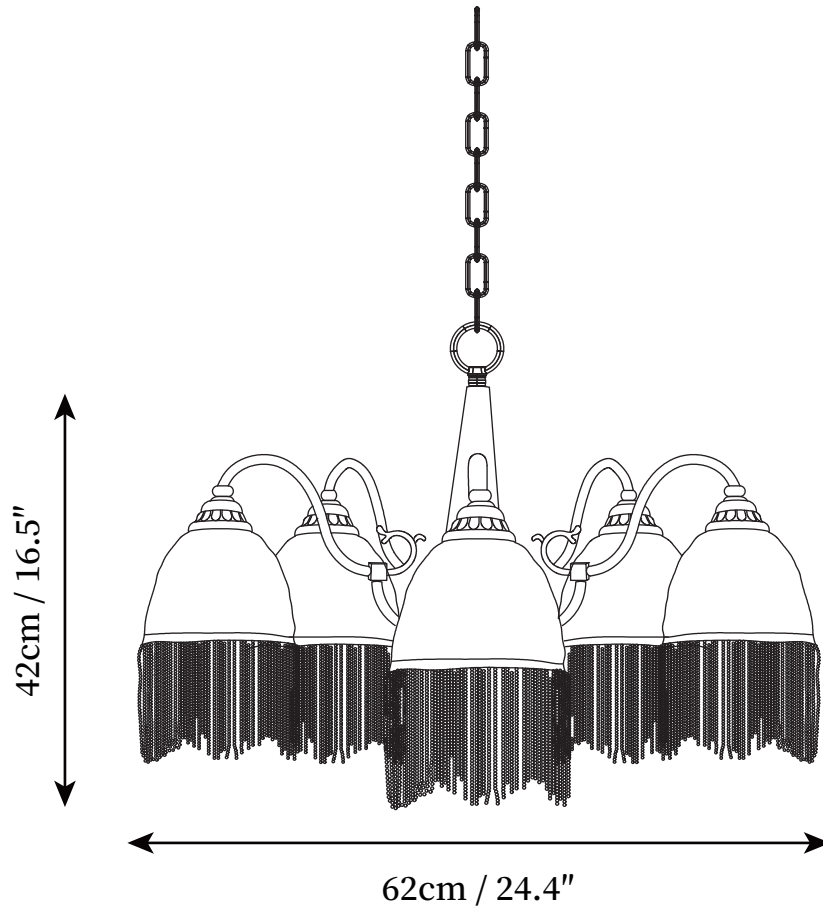

SPECIFICATION SHEET

SPECIFICATION DETAILS

*For custom options, consult factory for details

Fixture Dimensions	D 19.7" x H 16.5"
Light source	E26 or E27
Wattage	Max 40W
Voltage	AC 110-240V
Color Temperature	Based on the purchase of light bulbs
CRI(Ra)	80CRI
Mounting	Ceiling
Driver Required	NO
Optional Color Temps	Buy bulbs as needed
LED Rated Life	Based on bulb life (we do not supply bulbs)
Dimming	Dimming is not supported
Finishes	Brass and wood
Shade Details	White
Material	Brass, Glass, Metal, Wooden
Hanging chain Length	Hanging chain 50cm / 19.7"
Hanging chain Type	Brass / Hanging chain

SPECIFICATION SHEET

SPECIFICATION DETAILS

*For custom options, consult factory for details

Fixture Dimensions	D 24.4" x H 16.5"
Light source	E26 or E27
Wattage	Max 40W
Voltage	AC 110-240V
Color Temperature	Based on the purchase of light bulbs
CRI(Ra)	80CRI
Mounting	Ceiling
Driver Required	NO
Optional Color Temps	Buy bulbs as needed
LED Rated Life	Based on bulb life (we do not supply bulbs)
Dimming	Dimming is not supported
Finishes	Brass and wood
Shade Details	White
Material	Brass, Glass, Metal, Wooden
Hanging chain Length	Hanging chain 50cm / 19.7"
Hanging chain Type	Brass / Hanging chain

SPECIFICATION SHEET

SPECIFICATION DETAILS

*For custom options, consult factory for details

Fixture Dimensions	D 31.5" x H 16.5"
Light source	E26 or E27
Wattage	Max 40W
Voltage	AC 110-240V
Color Temperature	Based on the purchase of light bulbs
CRI(Ra)	80CRI
Mounting	Ceiling
Driver Required	NO
Optional Color Temps	Buy bulbs as needed
LED Rated Life	Based on bulb life (we do not supply bulbs)
Dimming	Dimming is not supported
Finishes	Brass and wood
Shade Details	White
Material	Brass, Glass, Metal, Wooden
Hanging chain Length	Hanging chain 50cm / 19.7"
Hanging chain Type	Brass / Hanging chain