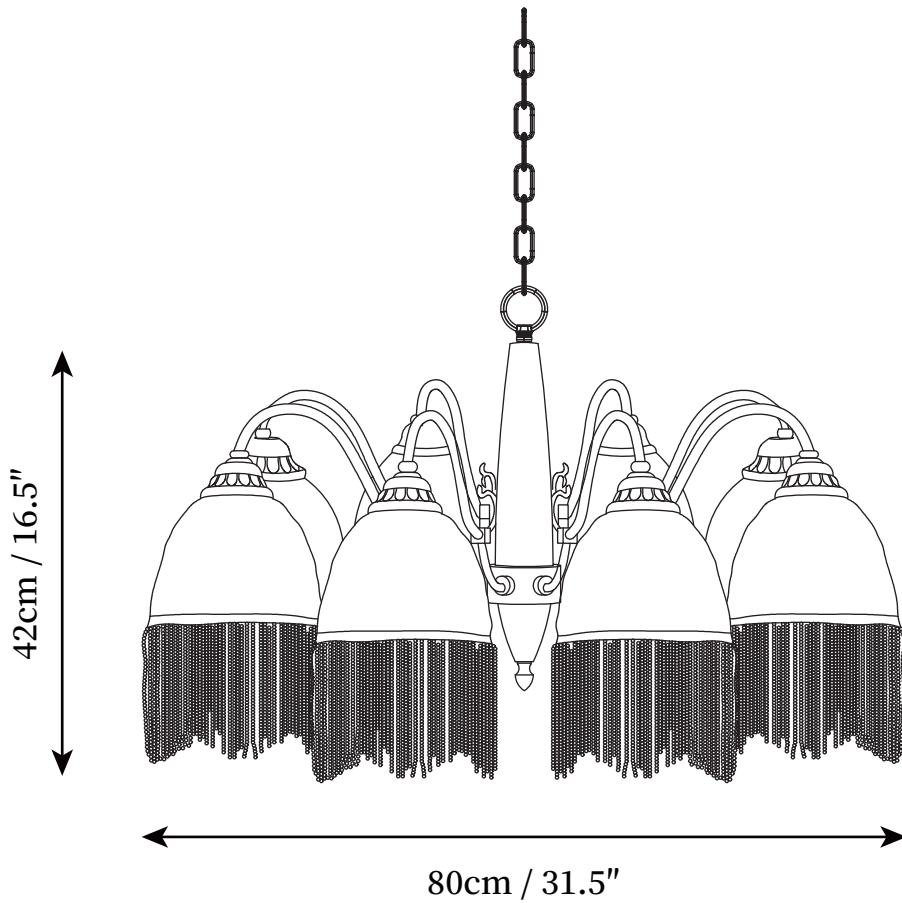

SPECIFICATION SHEET

SPECIFICATION DETAILS

*For custom options, consult factory for details

Fixture Dimensions	D 19.7" x H 16.5"
Light source	E26 or E27
Wattage	Max 40W
Voltage	AC 110-240V
Color Temperature	Based on the purchase of light bulbs
CRI(Ra)	80CRI
Mounting	Ceiling
Driver Required	NO
Optional Color Temps	Buy bulbs as needed
LED Rated Life	Based on bulb life (we do not supply bulbs)
Dimming	Dimming is not supported
Finishes	Brass and wood
Shade Details	White
Material	Brass, Glass, Metal, Wooden
Hanging chain Length	Hanging chain 50cm / 19.7"
Hanging chain Type	Brass / Hanging chain

SPECIFICATION SHEET

SPECIFICATION DETAILS

*For custom options, consult factory for details

Fixture Dimensions	D 24.4" x H 16.5"
Light source	E26 or E27
Wattage	Max 40W
Voltage	AC 110-240V
Color Temperature	Based on the purchase of light bulbs
CRI(Ra)	80CRI
Mounting	Ceiling
Driver Required	NO
Optional Color Temps	Buy bulbs as needed
LED Rated Life	Based on bulb life (we do not supply bulbs)
Dimming	Dimming is not supported
Finishes	Brass and wood
Shade Details	White
Material	Brass, Glass, Metal, Wooden
Hanging chain Length	Hanging chain 50cm / 19.7"
Hanging chain Type	Brass / Hanging chain

SPECIFICATION SHEET

SPECIFICATION DETAILS

*For custom options, consult factory for details

Fixture Dimensions	D 31.5" x H 16.5"
Light source	E26 or E27
Wattage	Max 40W
Voltage	AC 110-240V
Color Temperature	Based on the purchase of light bulbs
CRI(Ra)	80CRI
Mounting	Ceiling
Driver Required	NO
Optional Color Temps	Buy bulbs as needed
LED Rated Life	Based on bulb life (we do not supply bulbs)
Dimming	Dimming is not supported
Finishes	Brass and wood
Shade Details	White
Material	Brass, Glass, Metal, Wooden
Hanging chain Length	Hanging chain 50cm / 19.7"
Hanging chain Type	Brass / Hanging chain