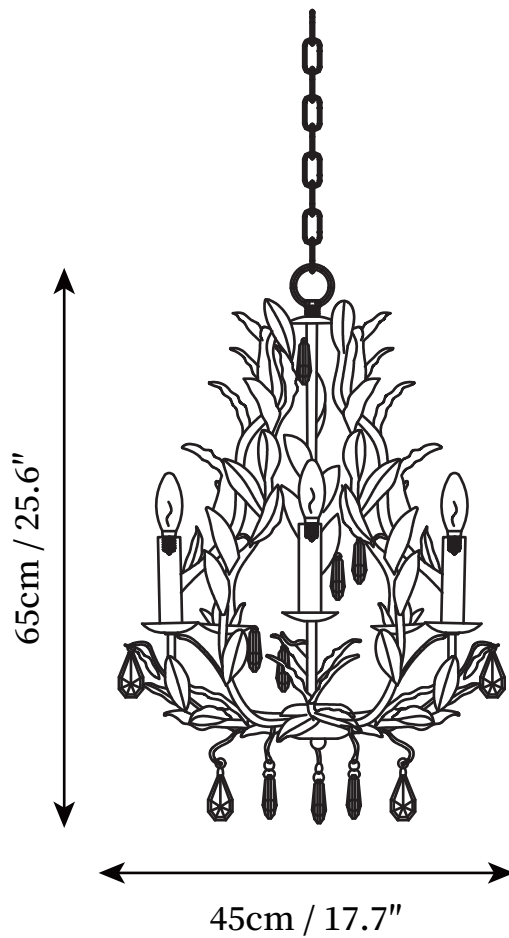

SPECIFICATION SHEET

SPECIFICATION DETAILS

*For custom options, consult factory for details

Fixture Dimensions	D 17.7" x H 25.6"
Light source	E14
Wattage	15W
Voltage	AC 110-240V
Color Temperature	Based on the purchase of light bulbs
CRI(Ra)	80CRI
Mounting	Ceiling
Driver Required	NO
Optional Color Temps	Buy bulbs as needed
LED Rated Life	Based on bulb life (we do not supply bulbs)
Dimming	Dimming is not supported
Finishes	White, Old Gray, Gold
Shade Details	White, Old Gray, Gold
Material	Iron, Metal, Glass
Hanging chain Length	Hanging chain 50cm / 19.7"
Hanging chain Type	White, Old Gray, Gold / Hanging chain