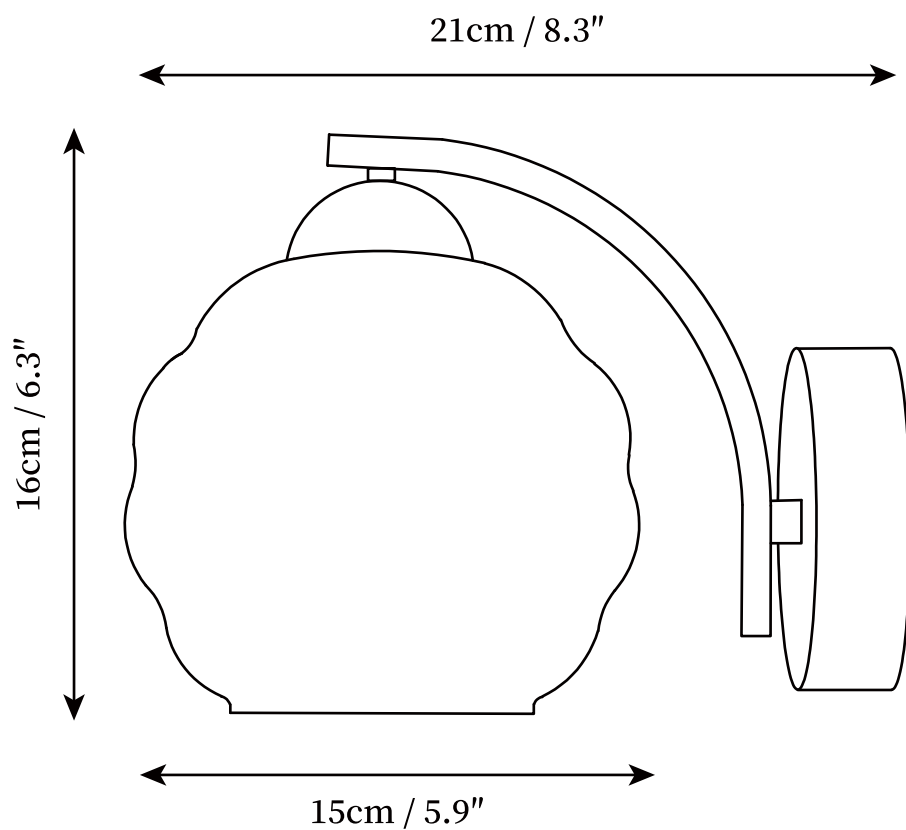

SPECIFICATION SHEET

SPECIFICATION DETAILS

*For custom options, consult factory for details

Fixture Dimensions	D 5.9" x H 6.3"
Light source	E26 or E27. (bulb not included)
Wattage	MAX 40W incandescent bulb or LED equivalent.
Voltage	AC 110-240V
Mounting	Hardwired.
Dimming	Compatible with dimmable bulbs (bulb not included)
Control method	Compatible with common wall switches (not included)
Finishes	Gold, Chrome.
Shade Details	Beige, White.
Material	Iron, Metal, Glass.
