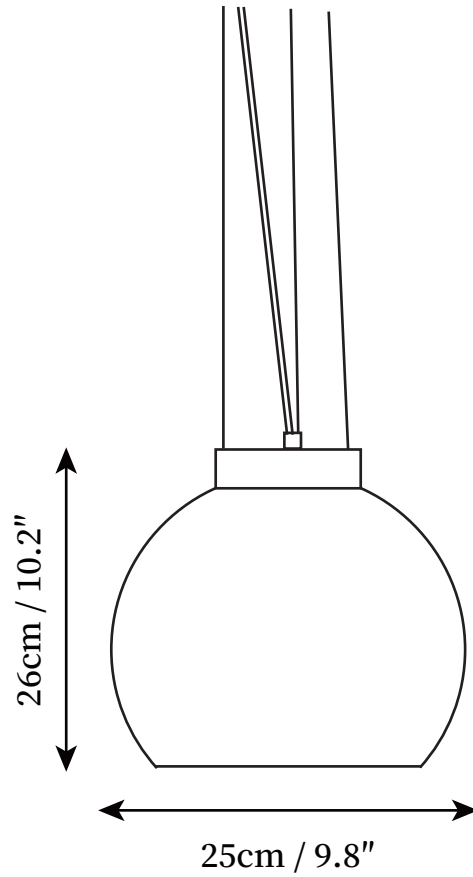

SPECIFICATION SHEET

SPECIFICATION DETAILS

*For custom options, consult factory for details

Fixture Dimensions	D 9.8" x H 10.2"
Light source	E26 or E27
Wattage	Max 40W
Voltage	AC 110-240V
Color Temperature	Based on the purchase of light bulbs
CRI(Ra)	80CRI
Mounting	Ceiling
Driver Required	NO
Optional Color Temps	Buy bulbs as needed
LED Rated Life	Based on bulb life (we do not supply bulbs)
Dimming	Dimming is not supported
Finishes	Silver
Shade Details	Orange
Material	Metal, Glass, Iron
Wire Length	59"
Wire Type	Silver Coaxial Wire