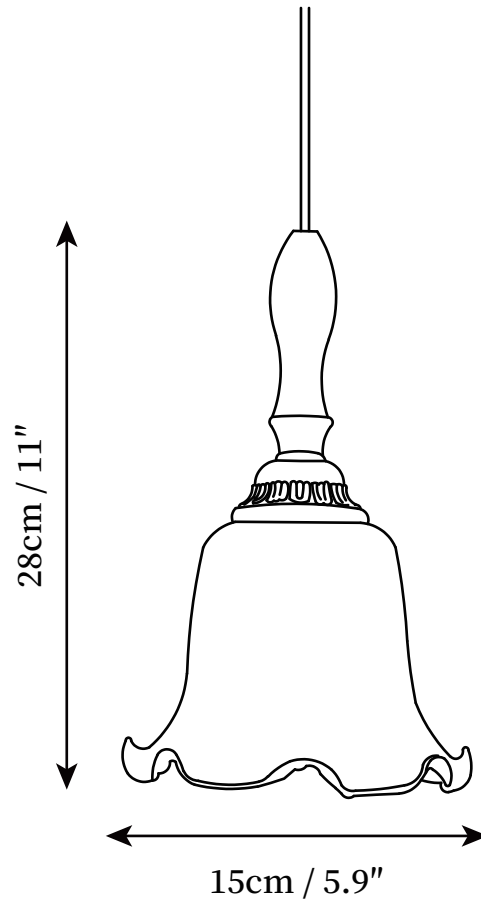

SPECIFICATION SHEET

SPECIFICATION DETAILS

*For custom options, consult factory for details

Fixture Dimensions	D 5.9" x H 11"
Light source	E26 or E27
Wattage	Max 40W
Voltage	AC 110-240V
Color Temperature	Based on the purchase of light bulbs
CRI(Ra)	80CRI
Mounting	Ceiling
Driver Required	NO
Optional Color Temps	Buy bulbs as needed
LED Rated Life	Based on bulb life (we do not supply bulbs)
Dimming	Dimming is not supported
Finishes	Ash wood+Brass
Shade Details	White
Material	Brass, Metal, Glass, Ash wood
Wire Length	59"
Wire Type	Brown Coaxial Wire

SPECIFICATION SHEET

SPECIFICATION DETAILS

*For custom options, consult factory for details

Fixture Dimensions	D 7.9" x H 11"
Light source	E26 or E27
Wattage	Max 40W
Voltage	AC 110-240V
Color Temperature	Based on the purchase of light bulbs
CRI(Ra)	80CRI
Mounting	Ceiling
Driver Required	NO
Optional Color Temps	Buy bulbs as needed
LED Rated Life	Based on bulb life (we do not supply bulbs)
Dimming	Dimming is not supported
Finishes	Ash wood+Brass
Shade Details	White
Material	Brass, Metal, Glass, Ash wood
Wire Length	59"
Wire Type	Brown Coaxial Wire

SPECIFICATION SHEET

SPECIFICATION DETAILS

*For custom options, consult factory for details

Fixture Dimensions	D 9.8" x H 8.3"
Light source	E26 or E27
Wattage	Max 40W
Voltage	AC 110-240V
Color Temperature	Based on the purchase of light bulbs
CRI(Ra)	80CRI
Mounting	Ceiling
Driver Required	NO
Optional Color Temps	Buy bulbs as needed
LED Rated Life	Based on bulb life (we do not supply bulbs)
Dimming	Dimming is not supported
Finishes	Ash wood+Brass
Shade Details	White
Material	Brass, Metal, Glass, Ash wood
Wire Length	59"
Wire Type	Brown Coaxial Wire