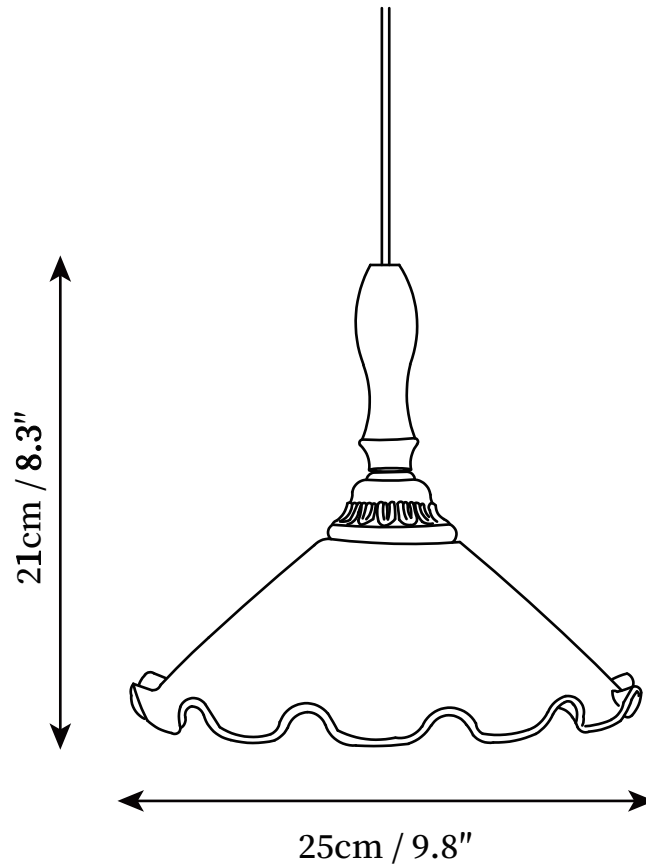

SPECIFICATION SHEET

SPECIFICATION DETAILS

*For custom options, consult factory for details

Fixture Dimensions	D 5.9" x H 11"
Light source	E26 or E27
Wattage	Max 40W
Voltage	AC 110-240V
Color Temperature	Based on the purchase of light bulbs
CRI(Ra)	80CRI
Mounting	Ceiling
Driver Required	NO
Optional Color Temps	Buy bulbs as needed
LED Rated Life	Based on bulb life (we do not supply bulbs)
Dimming	Dimming is not supported
Finishes	Ash wood+Brass
Shade Details	White
Material	Brass, Metal, Glass, Ash wood
Wire Length	59"
Wire Type	Brown Coaxial Wire

SPECIFICATION SHEET

SPECIFICATION DETAILS

*For custom options, consult factory for details

Fixture Dimensions	D 7.9" x H 11"
Light source	E26 or E27
Wattage	Max 40W
Voltage	AC 110-240V
Color Temperature	Based on the purchase of light bulbs
CRI(Ra)	80CRI
Mounting	Ceiling
Driver Required	NO
Optional Color Temps	Buy bulbs as needed
LED Rated Life	Based on bulb life (we do not supply bulbs)
Dimming	Dimming is not supported
Finishes	Ash wood+Brass
Shade Details	White
Material	Brass, Metal, Glass, Ash wood
Wire Length	59"
Wire Type	Brown Coaxial Wire

SPECIFICATION SHEET

SPECIFICATION DETAILS

*For custom options, consult factory for details

Fixture Dimensions	D 9.8" x H 8.3"
Light source	E26 or E27
Wattage	Max 40W
Voltage	AC 110-240V
Color Temperature	Based on the purchase of light bulbs
CRI(Ra)	80CRI
Mounting	Ceiling
Driver Required	NO
Optional Color Temps	Buy bulbs as needed
LED Rated Life	Based on bulb life (we do not supply bulbs)
Dimming	Dimming is not supported
Finishes	Ash wood+Brass
Shade Details	White
Material	Brass, Metal, Glass, Ash wood
Wire Length	59"
Wire Type	Brown Coaxial Wire