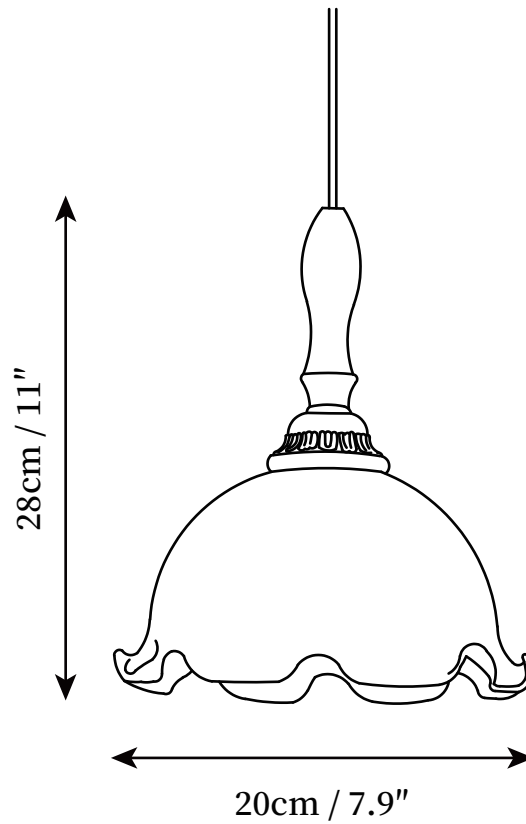

SPECIFICATION SHEET

SPECIFICATION DETAILS

*For custom options, consult factory for details

Fixture Dimensions	D 5.9" x H 11"
Light source	E26 or E27
Wattage	Max 40W
Voltage	AC 110-240V
Color Temperature	Based on the purchase of light bulbs
CRI(Ra)	80CRI
Mounting	Ceiling
Driver Required	NO
Optional Color Temps	Buy bulbs as needed
LED Rated Life	Based on bulb life (we do not supply bulbs)
Dimming	Dimming is not supported
Finishes	Ash wood+Brass
Shade Details	White
Material	Brass, Metal, Glass, Ash wood
Wire Length	59"
Wire Type	Brown Coaxial Wire

SPECIFICATION SHEET

SPECIFICATION DETAILS

*For custom options, consult factory for details

Fixture Dimensions	D 7.9" x H 11"
Light source	E26 or E27
Wattage	Max 40W
Voltage	AC 110-240V
Color Temperature	Based on the purchase of light bulbs
CRI(Ra)	80CRI
Mounting	Ceiling
Driver Required	NO
Optional Color Temps	Buy bulbs as needed
LED Rated Life	Based on bulb life (we do not supply bulbs)
Dimming	Dimming is not supported
Finishes	Ash wood+Brass
Shade Details	White
Material	Brass, Metal, Glass, Ash wood
Wire Length	59"
Wire Type	Brown Coaxial Wire

SPECIFICATION SHEET

SPECIFICATION DETAILS

*For custom options, consult factory for details

Fixture Dimensions	D 9.8" x H 8.3"
Light source	E26 or E27
Wattage	Max 40W
Voltage	AC 110-240V
Color Temperature	Based on the purchase of light bulbs
CRI(Ra)	80CRI
Mounting	Ceiling
Driver Required	NO
Optional Color Temps	Buy bulbs as needed
LED Rated Life	Based on bulb life (we do not supply bulbs)
Dimming	Dimming is not supported
Finishes	Ash wood+Brass
Shade Details	White
Material	Brass, Metal, Glass, Ash wood
Wire Length	59"
Wire Type	Brown Coaxial Wire