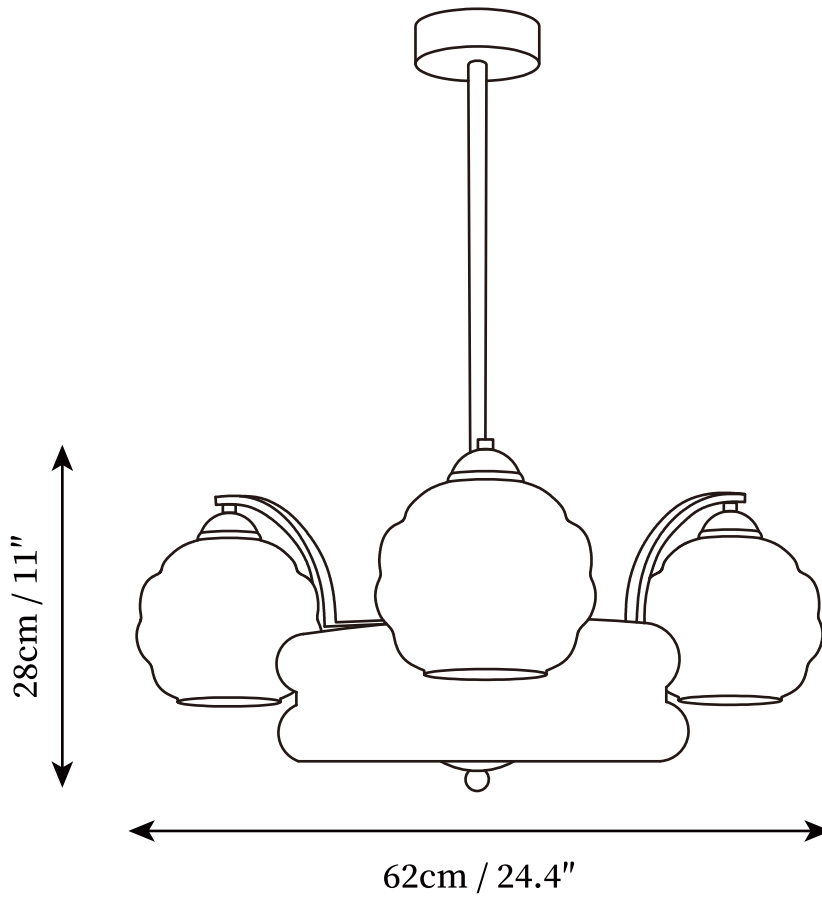

SPECIFICATION SHEET

SPECIFICATION DETAILS

*For custom options, consult factory for details

Fixture Dimensions	D 24.4" x H 11"
Light source	E26 or E27. (bulb not included)
Wattage	MAX 40W incandescent bulb or LED equivalent.
Voltage	AC 110-240V
Mounting	Hardwired.
Dimming	Compatible with dimmable bulbs (bulb not included)
Control method	Compatible with common wall switches (not included)
Finishes	Gold, Chrome.
Shade Details	Beige, White.
Material	Iron, Metal, Glass.
Rod Length	Suspension rod length 50cm / 19.7", and can be spliced as needed.

SPECIFICATION SHEET

SPECIFICATION DETAILS

*For custom options, consult factory for details

Fixture Dimensions	D 27.6" x H 11"
Light source	E26 or E27. (bulb not included)
Wattage	MAX 40W incandescent bulb or LED equivalent.
Voltage	AC 110-240V
Mounting	Hardwired.
Dimming	Compatible with dimmable bulbs (bulb not included)
Control method	Compatible with common wall switches(not included)
Finishes	Gold, Chrome.
Shade Details	Beige, White.
Material	Iron, Metal, Glass.
Rod Length	Suspension rod length 50cm / 19.7", and can be spliced as needed.