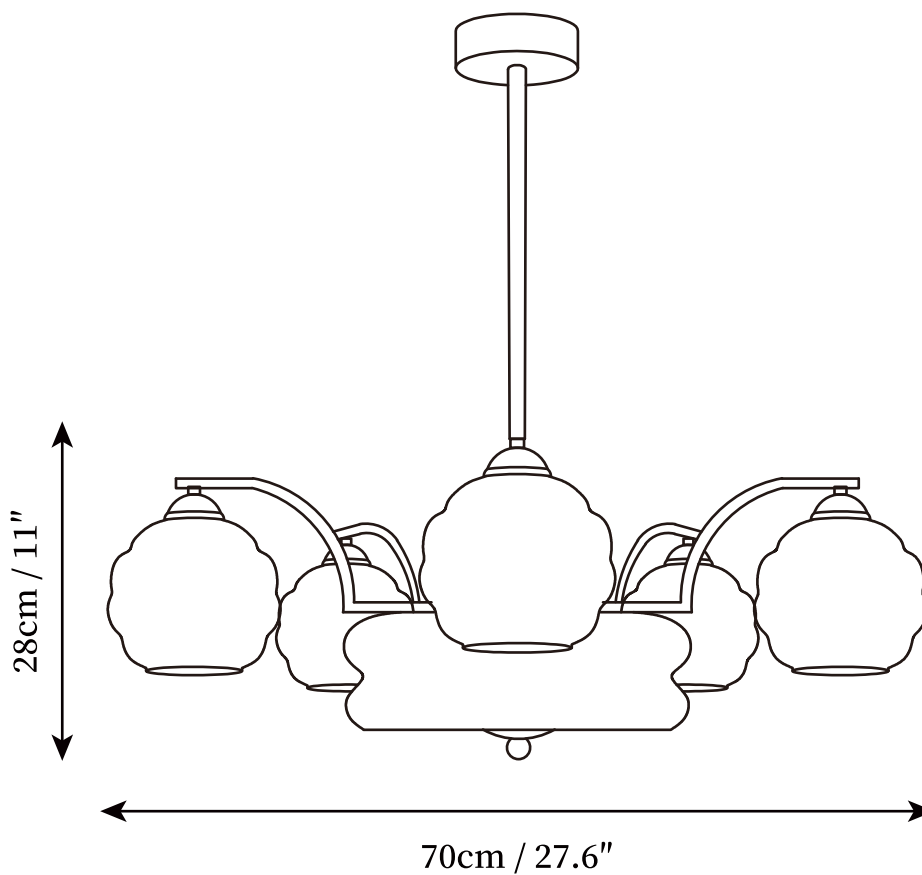

SPECIFICATION SHEET

SPECIFICATION DETAILS

*For custom options, consult factory for details

Fixture Dimensions	D 24.4" x H 11"
Light source	E26 or E27. (bulb not included)
Wattage	MAX 40W incandescent bulb or LED equivalent.
Voltage	AC 110-240V
Mounting	Hardwired.
Dimming	Compatible with dimmable bulbs (bulb not included)
Control method	Compatible with common wall switches (not included)
Finishes	Gold, Chrome.
Shade Details	Beige, White.
Material	Iron, Metal, Glass.
Rod Length	Suspension rod length 50cm / 19.7", and can be spliced as needed.

SPECIFICATION SHEET

SPECIFICATION DETAILS

*For custom options, consult factory for details

Fixture Dimensions	D 27.6" x H 11"
Light source	E26 or E27. (bulb not included)
Wattage	MAX 40W incandescent bulb or LED equivalent.
Voltage	AC 110-240V
Mounting	Hardwired.
Dimming	Compatible with dimmable bulbs (bulb not included)
Control method	Compatible with common wall switches(not included)
Finishes	Gold, Chrome.
Shade Details	Beige, White.
Material	Iron, Metal, Glass.
Rod Length	Suspension rod length 50cm / 19.7", and can be spliced as needed.