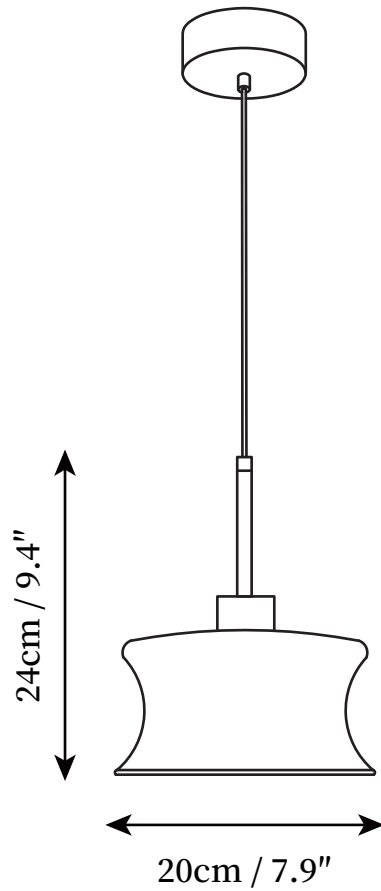

SPECIFICATION SHEET

SPECIFICATION DETAILS

*For custom options, consult factory for details

Fixture Dimensions	D 7.9" x H 9.4"
Light source	E26 or E27
Wattage	Max 40W
Voltage	AC 110-240V
Color Temperature	Based on the purchase of light bulbs
CRI(Ra)	80CRI
Mounting	Ceiling
Driver Required	NO
Optional Color Temps	Buy bulbs as needed
LED Rated Life	Based on bulb life (we do not supply bulbs)
Dimming	Dimming is not supported
Finishes	Gold, Chrome
Shade Details	Beige, White
Material	Iron, Metal, Glass
Wire Length	59"
Wire Type	White Coaxial Wire