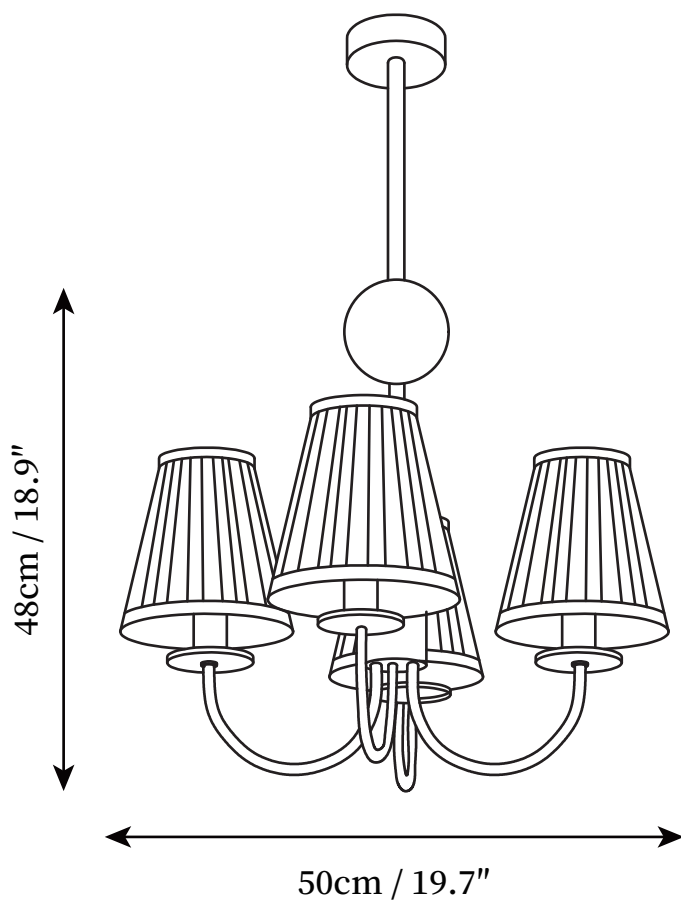

SPECIFICATION SHEET

SPECIFICATION DETAILS

*For custom options, consult factory for details

Fixture Dimensions	D 19.7" x H 18.9"
Light source	E14
Wattage	15W (single light)
Voltage	AC 110-240V
Color Temperature	Based on the purchase of light bulbs
CRI(Ra)	80CRI
Mounting	Ceiling
Driver Required	NO
Optional Color Temps	Buy bulbs as needed
LED Rated Life	Based on bulb life (we do not supply bulbs)
Dimming	Dimming is not supported
Finishes	Chrome
Shade Details	White
Material	Iron, Metal, Fabric
Rod Length	Suspension rod length 50cm/19.7"
Rod Type	Chrome / Rod

SPECIFICATION SHEET

SPECIFICATION DETAILS

*For custom options, consult factory for details

Fixture Dimensions	D 23.6" x H 18.9"
Light source	E14
Wattage	15W (single light)
Voltage	AC 110-240V
Color Temperature	Based on the purchase of light bulbs
CRI(Ra)	80CRI
Mounting	Ceiling
Driver Required	NO
Optional Color Temps	Buy bulbs as needed
LED Rated Life	Based on bulb life (we do not supply bulbs)
Dimming	Dimming is not supported
Finishes	Chrome
Shade Details	White
Material	Iron, Metal, Fabric
Rod Length	Suspension rod length 50cm/19.7"
Rod Type	Chrome / Rod

SPECIFICATION SHEET

SPECIFICATION DETAILS

*For custom options, consult factory for details

Fixture Dimensions	D 31.5" x H 19.7"
Light source	E14
Wattage	15W (single light)
Voltage	AC 110-240V
Color Temperature	Based on the purchase of light bulbs
CRI(Ra)	80CRI
Mounting	Ceiling
Driver Required	NO
Optional Color Temps	Buy bulbs as needed
LED Rated Life	Based on bulb life (we do not supply bulbs)
Dimming	Dimming is not supported
Finishes	Chrome
Shade Details	White
Material	Iron, Metal, Fabric
Rod Length	Suspension rod length 50cm/19.7"
Rod Type	Chrome / Rod