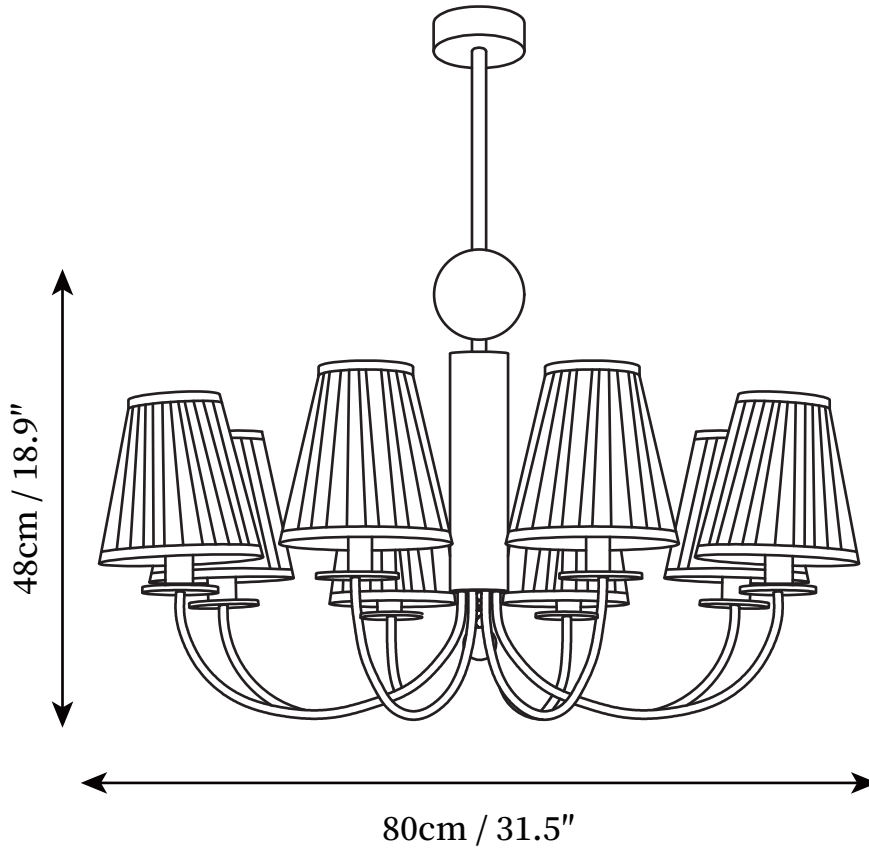

SPECIFICATION SHEET

SPECIFICATION DETAILS

*For custom options, consult factory for details

Fixture Dimensions	D 19.7" x H 18.9"
Light source	E14
Wattage	15W (single light)
Voltage	AC 110-240V
Color Temperature	Based on the purchase of light bulbs
CRI(Ra)	80CRI
Mounting	Ceiling
Driver Required	NO
Optional Color Temps	Buy bulbs as needed
LED Rated Life	Based on bulb life (we do not supply bulbs)
Dimming	Dimming is not supported
Finishes	Chrome
Shade Details	White
Material	Iron, Metal, Fabric
Rod Length	Suspension rod length 50cm/19.7"
Rod Type	Chrome / Rod

SPECIFICATION SHEET

SPECIFICATION DETAILS

*For custom options, consult factory for details

Fixture Dimensions	D 23.6" x H 18.9"
Light source	E14
Wattage	15W (single light)
Voltage	AC 110-240V
Color Temperature	Based on the purchase of light bulbs
CRI(Ra)	80CRI
Mounting	Ceiling
Driver Required	NO
Optional Color Temps	Buy bulbs as needed
LED Rated Life	Based on bulb life (we do not supply bulbs)
Dimming	Dimming is not supported
Finishes	Chrome
Shade Details	White
Material	Iron, Metal, Fabric
Rod Length	Suspension rod length 50cm/19.7"
Rod Type	Chrome / Rod

SPECIFICATION SHEET

SPECIFICATION DETAILS

*For custom options, consult factory for details

Fixture Dimensions	D 31.5" x H 19.7"
Light source	E14
Wattage	15W (single light)
Voltage	AC 110-240V
Color Temperature	Based on the purchase of light bulbs
CRI(Ra)	80CRI
Mounting	Ceiling
Driver Required	NO
Optional Color Temps	Buy bulbs as needed
LED Rated Life	Based on bulb life (we do not supply bulbs)
Dimming	Dimming is not supported
Finishes	Chrome
Shade Details	White
Material	Iron, Metal, Fabric
Rod Length	Suspension rod length 50cm/19.7"
Rod Type	Chrome / Rod