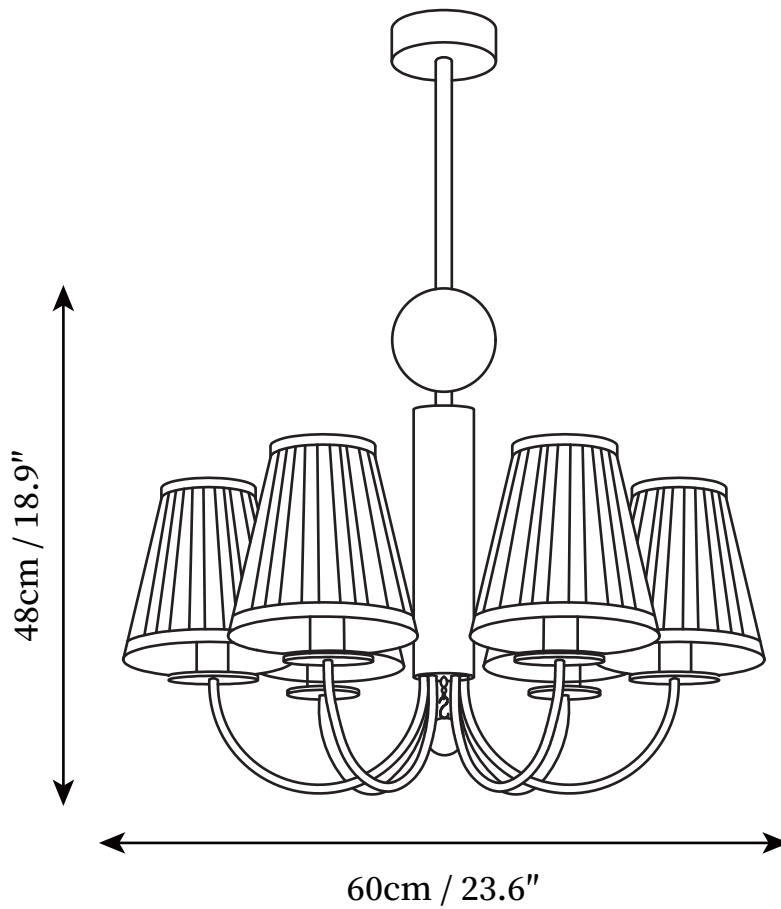

SPECIFICATION SHEET

SPECIFICATION DETAILS

*For custom options, consult factory for details

Fixture Dimensions	D 19.7" x H 18.9"
Light source	E14
Wattage	15W (single light)
Voltage	AC 110-240V
Color Temperature	Based on the purchase of light bulbs
CRI(Ra)	80CRI
Mounting	Ceiling
Driver Required	NO
Optional Color Temps	Buy bulbs as needed
LED Rated Life	Based on bulb life (we do not supply bulbs)
Dimming	Dimming is not supported
Finishes	Chrome
Shade Details	White
Material	Iron, Metal, Fabric
Rod Length	Suspension rod length 50cm/19.7"
Rod Type	Chrome / Rod

SPECIFICATION SHEET

SPECIFICATION DETAILS

*For custom options, consult factory for details

Fixture Dimensions	D 23.6" x H 18.9"
Light source	E14
Wattage	15W (single light)
Voltage	AC 110-240V
Color Temperature	Based on the purchase of light bulbs
CRI(Ra)	80CRI
Mounting	Ceiling
Driver Required	NO
Optional Color Temps	Buy bulbs as needed
LED Rated Life	Based on bulb life (we do not supply bulbs)
Dimming	Dimming is not supported
Finishes	Chrome
Shade Details	White
Material	Iron, Metal, Fabric
Rod Length	Suspension rod length 50cm/19.7"
Rod Type	Chrome / Rod

SPECIFICATION SHEET

SPECIFICATION DETAILS

*For custom options, consult factory for details

Fixture Dimensions	D 31.5" x H 19.7"
Light source	E14
Wattage	15W (single light)
Voltage	AC 110-240V
Color Temperature	Based on the purchase of light bulbs
CRI(Ra)	80CRI
Mounting	Ceiling
Driver Required	NO
Optional Color Temps	Buy bulbs as needed
LED Rated Life	Based on bulb life (we do not supply bulbs)
Dimming	Dimming is not supported
Finishes	Chrome
Shade Details	White
Material	Iron, Metal, Fabric
Rod Length	Suspension rod length 50cm/19.7"
Rod Type	Chrome / Rod