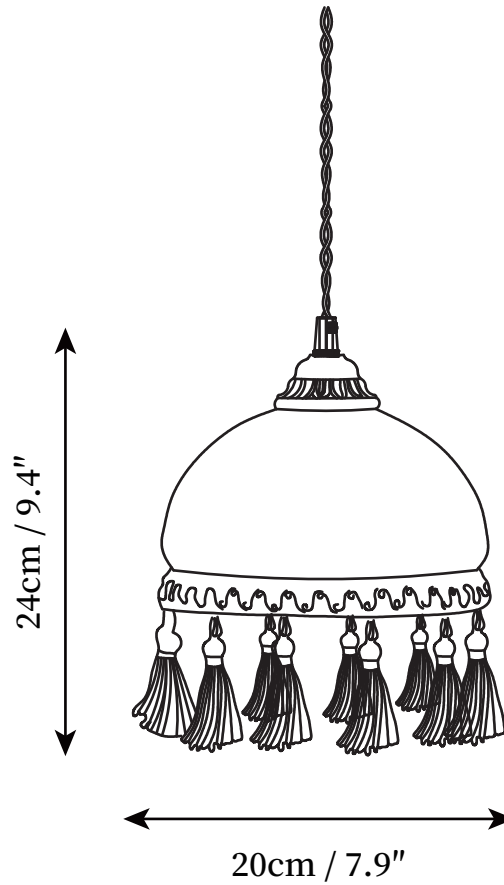

SPECIFICATION SHEET

SPECIFICATION DETAILS

*For custom options, consult factory for details

Fixture Dimensions	D 7.9" x H 9.4"
Light source	E26 or E27
Wattage	Max 40W
Voltage	AC 110-240V
Color Temperature	Based on the purchase of light bulbs
CRI(Ra)	80CRI
Mounting	Ceiling
Driver Required	NO
Optional Color Temps	Buy bulbs as needed
LED Rated Life	Based on bulb life (we do not supply bulbs)
Dimming	Dimming is not supported
Finishes	Yellow+Brown
Shade Details	Yellow+Brown
Material	Brass, Glass, Fabric Tassels
Wire Length	59"
Wire Type	Black Coaxial Wire