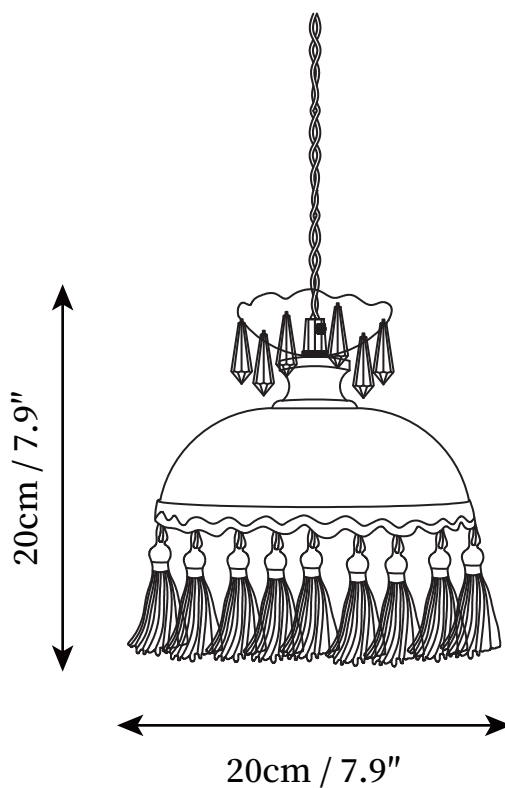

SPECIFICATION SHEET

SPECIFICATION DETAILS

*For custom options, consult factory for details

Fixture Dimensions	D 7.9" x H 7.9"
Light source	E14
Wattage	15W (single light)
Voltage	AC 110-240V
Color Temperature	Based on the purchase of light bulbs
CRI(Ra)	80CRI
Mounting	Ceiling
Driver Required	NO
Optional Color Temps	Buy bulbs as needed
LED Rated Life	Based on bulb life (we do not supply bulbs)
Dimming	Dimming is not supported
Finishes	Clear+Brown
Shade Details	Clear+Brown
Material	Brass, Metal, Glass
Wire Length	59"
Wire Type	Brown Coaxial Wire