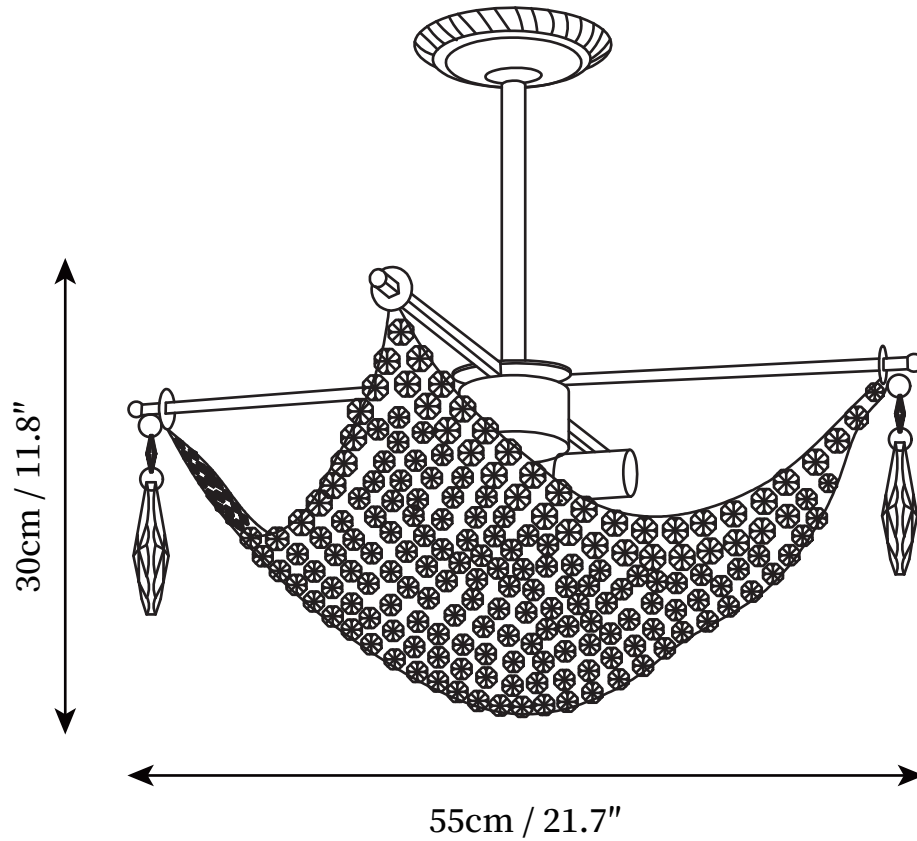

SPECIFICATION SHEET

SPECIFICATION DETAILS

*For custom options, consult factory for details

Fixture Dimensions	D 21.7" x H 11.8"
Light source	E14
Wattage	15W (single light)
Voltage	AC 110-240V
Color Temperature	Based on the purchase of light bulbs
CRI(Ra)	80CRI
Mounting	Ceiling
Driver Required	NO
Optional Color Temps	Buy bulbs as needed
LED Rated Life	Based on bulb life (we do not supply bulbs)
Dimming	Dimming is not supported
Finishes	Copper plating
Shade Details	Clear
Material	Iron, Metal, Crystal
Rod Length	Suspension rod length 50cm/19.7"
Rod Type	Copper plating / Rod