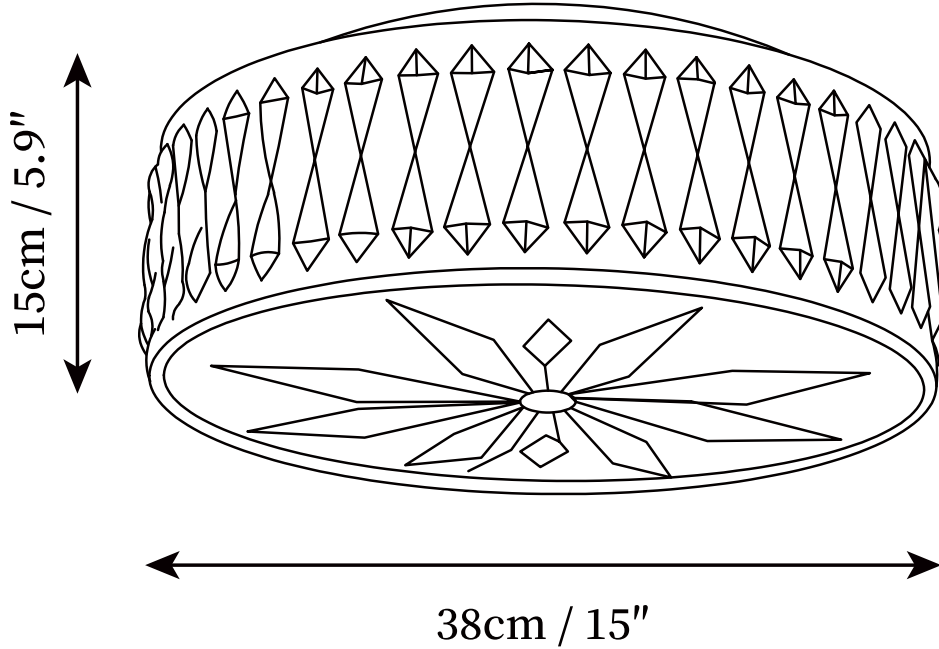

SPECIFICATION SHEET

SPECIFICATION DETAILS

*For custom options, consult factory for details

Fixture Dimensions	D 15" X H 5.9"
Light source	Integrated LED
Wattage	~10W
Voltage	AC 110-240V
Dimming	Not supported
CRI(Ra)	90+CRI
Mounting	Hardwired.
LED Rated Life	30000 hours
Color Temperature	Warm Light (3000K), Neutral Light (4000K), Cool Light (6000K)
Control method	Compatible with common wall switches (not included)
Finishes	Chrome.
Shade Details	Beige, White.
Material	Iron, Metal, Glass