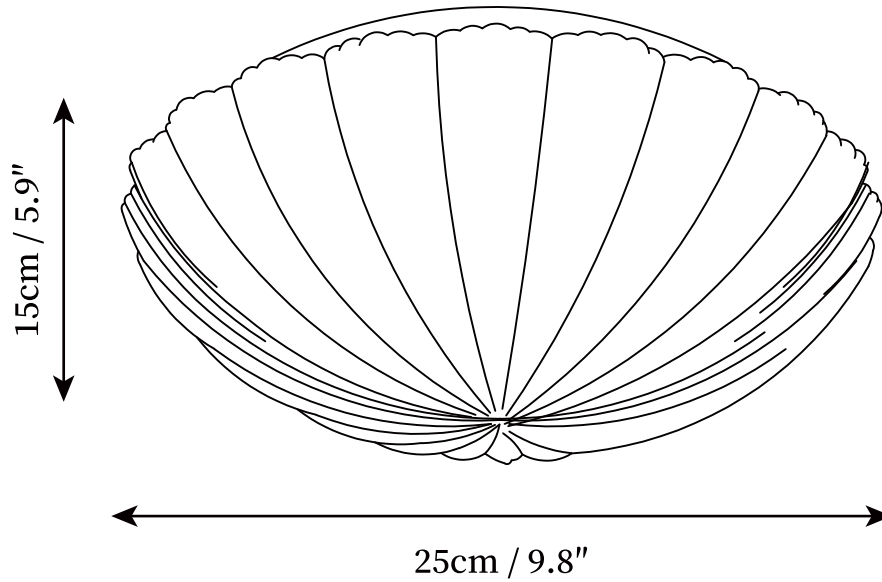

## SPECIFICATION DETAILS

\*For custom options, consult factory for details

<b>Fixture Dimensions</b>	D 9.8" x H 5.9", D 13.8" x H 5.9"
<b>Light source</b>	Integrated LED
<b>Wattage</b>	~20W
<b>Voltage</b>	AC 110-240V
<b>Dimming</b>	Not supported
<b>CRI(Ra)</b>	90+CRI
<b>Mounting</b>	Hardwired.
<b>LED Rated Life</b>	30000 hours
<b>Color Temperature</b>	Warm Light (3000K), Neutral Light (4000K), Cool Light (6000K)
<b>Control method</b>	Compatible with common wall switches(not included)
<b>Finishes</b>	White.
<b>Shade Details</b>	White.
<b>Material</b>	Iron, Metal, Glass