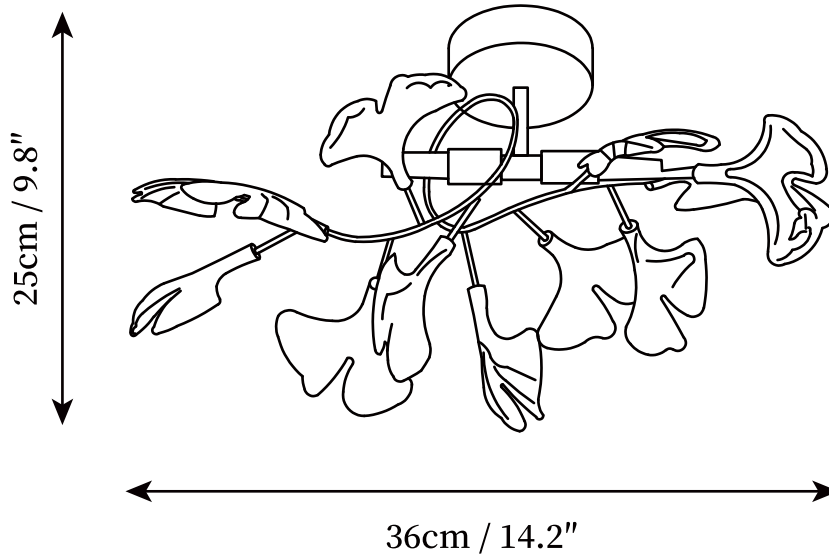

SPECIFICATION SHEET

SPECIFICATION DETAILS

*For custom options, consult factory for details

Fixture Dimensions	D 14.2" x H 9.8"
Light source	G9 (bulb not included)
Wattage	~ 5W incandescent bulb or LED equivalent.
Voltage	AC 110-240V
Mounting	Hardwired.
Dimming	Please purchase dimmable light bulbs separately.
Control method	Compatible with common wall switches (not included)
Finishes	Gold.
Shade Details	White Ceramic.
Material	Metal, Iron, Ceramics.

SPECIFICATION SHEET

SPECIFICATION DETAILS

*For custom options, consult factory for details

Fixture Dimensions	D 16.5" x H 9.8"
Light source	G9 (bulb not included)
Wattage	~ 5W incandescent bulb or LED equivalent.
Voltage	AC 110-240V
Mounting	Hardwired.
Dimming	Please purchase dimmable light bulbs separately.
Control method	Compatible with common wall switches (not included)
Finishes	Gold.
Shade Details	White Ceramic.
Material	Metal, Iron, Ceramics.

SPECIFICATION SHEET

SPECIFICATION DETAILS

*For custom options, consult factory for details

Fixture Dimensions	D 20.5" x H 9.8"
Light source	G9 (bulb not included)
Wattage	~ 5W incandescent bulb or LED equivalent.
Voltage	AC 110-240V
Mounting	Hardwired.
Dimming	Please purchase dimmable light bulbs separately.
Control method	Compatible with common wall switches (not included)
Finishes	Gold.
Shade Details	White Ceramic.
Material	Metal, Iron, Ceramics.

SPECIFICATION SHEET

SPECIFICATION DETAILS

*For custom options, consult factory for details

Fixture Dimensions	D 24.4" x H 9.8"
Light source	G9 (bulb not included)
Wattage	~ 5W incandescent bulb or LED equivalent.
Voltage	AC 110-240V
Mounting	Hardwired.
Dimming	Please purchase dimmable light bulbs separately.
Control method	Compatible with common wall switches (not included)
Finishes	Gold.
Shade Details	White Ceramic.
Material	Metal, Iron, Ceramics.