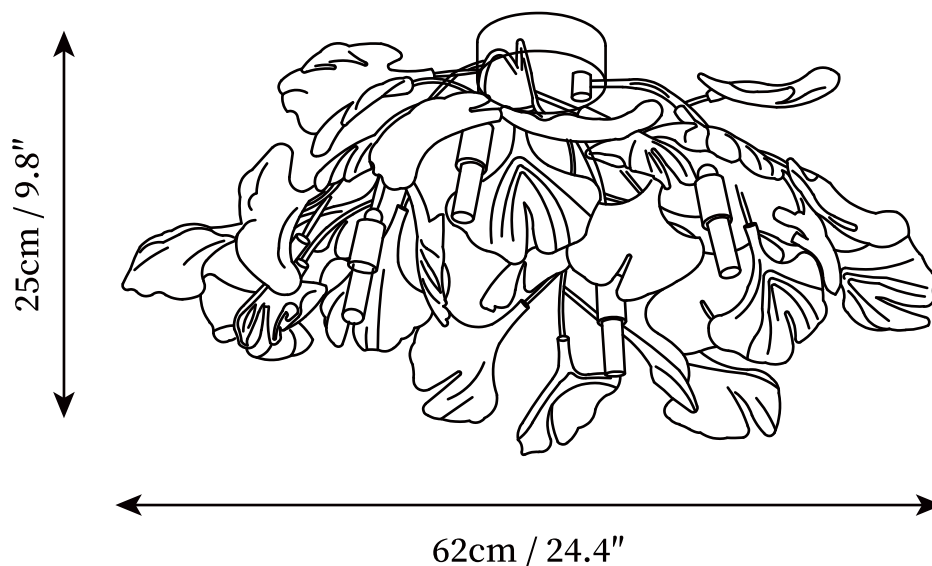

SPECIFICATION SHEET

SPECIFICATION DETAILS

*For custom options, consult factory for details

Fixture Dimensions	D 14.2" x H 9.8"
Light source	G9 (bulb not included)
Wattage	~ 5W incandescent bulb or LED equivalent.
Voltage	AC 110-240V
Mounting	Hardwired.
Dimming	Please purchase dimmable light bulbs separately.
Control method	Compatible with common wall switches (not included)
Finishes	Gold.
Shade Details	White Ceramic.
Material	Metal, Iron, Ceramics.

SPECIFICATION SHEET

SPECIFICATION DETAILS

*For custom options, consult factory for details

Fixture Dimensions	D 16.5" x H 9.8"
Light source	G9 (bulb not included)
Wattage	~ 5W incandescent bulb or LED equivalent.
Voltage	AC 110-240V
Mounting	Hardwired.
Dimming	Please purchase dimmable light bulbs separately.
Control method	Compatible with common wall switches (not included)
Finishes	Gold.
Shade Details	White Ceramic.
Material	Metal, Iron, Ceramics.

SPECIFICATION SHEET

SPECIFICATION DETAILS

*For custom options, consult factory for details

Fixture Dimensions	D 20.5" x H 9.8"
Light source	G9 (bulb not included)
Wattage	~ 5W incandescent bulb or LED equivalent.
Voltage	AC 110-240V
Mounting	Hardwired.
Dimming	Please purchase dimmable light bulbs separately.
Control method	Compatible with common wall switches (not included)
Finishes	Gold.
Shade Details	White Ceramic.
Material	Metal, Iron, Ceramics.

SPECIFICATION SHEET

SPECIFICATION DETAILS

*For custom options, consult factory for details

Fixture Dimensions	D 24.4" x H 9.8"
Light source	G9 (bulb not included)
Wattage	~ 5W incandescent bulb or LED equivalent.
Voltage	AC 110-240V
Mounting	Hardwired.
Dimming	Please purchase dimmable light bulbs separately.
Control method	Compatible with common wall switches (not included)
Finishes	Gold.
Shade Details	White Ceramic.
Material	Metal, Iron, Ceramics.