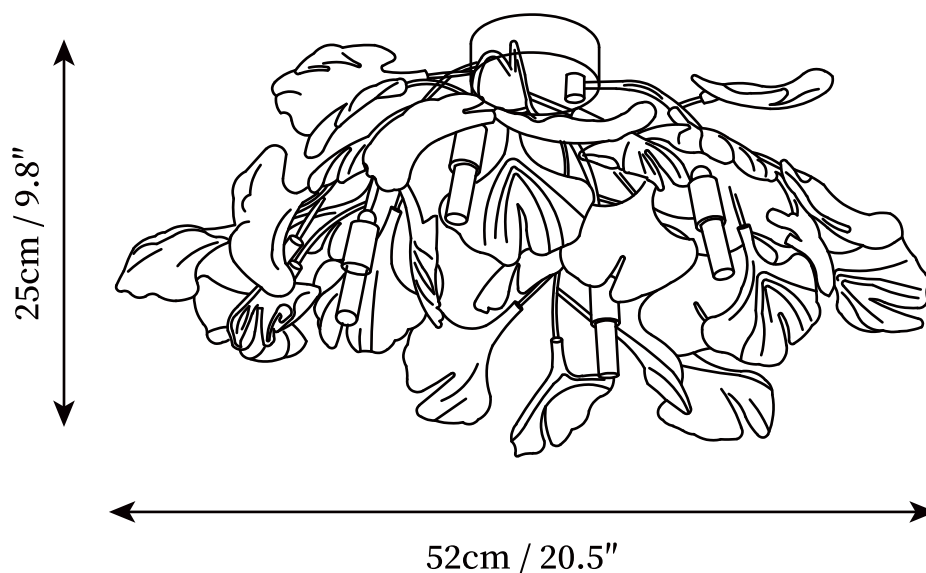

SPECIFICATION SHEET

SPECIFICATION DETAILS

*For custom options, consult factory for details

Fixture Dimensions	D 14.2" x H 9.8"
Light source	G9 (bulb not included)
Wattage	~ 5W incandescent bulb or LED equivalent.
Voltage	AC 110-240V
Mounting	Hardwired.
Dimming	Please purchase dimmable light bulbs separately.
Control method	Compatible with common wall switches (not included)
Finishes	Gold.
Shade Details	White Ceramic.
Material	Metal, Iron, Ceramics.

SPECIFICATION SHEET

SPECIFICATION DETAILS

*For custom options, consult factory for details

Fixture Dimensions	D 16.5" x H 9.8"
Light source	G9 (bulb not included)
Wattage	~ 5W incandescent bulb or LED equivalent.
Voltage	AC 110-240V
Mounting	Hardwired.
Dimming	Please purchase dimmable light bulbs separately.
Control method	Compatible with common wall switches (not included)
Finishes	Gold.
Shade Details	White Ceramic.
Material	Metal, Iron, Ceramics.

SPECIFICATION SHEET

SPECIFICATION DETAILS

*For custom options, consult factory for details

Fixture Dimensions	D 20.5" x H 9.8"
Light source	G9 (bulb not included)
Wattage	~ 5W incandescent bulb or LED equivalent.
Voltage	AC 110-240V
Mounting	Hardwired.
Dimming	Please purchase dimmable light bulbs separately.
Control method	Compatible with common wall switches (not included)
Finishes	Gold.
Shade Details	White Ceramic.
Material	Metal, Iron, Ceramics.

SPECIFICATION SHEET

SPECIFICATION DETAILS

*For custom options, consult factory for details

Fixture Dimensions	D 24.4" x H 9.8"
Light source	G9 (bulb not included)
Wattage	~ 5W incandescent bulb or LED equivalent.
Voltage	AC 110-240V
Mounting	Hardwired.
Dimming	Please purchase dimmable light bulbs separately.
Control method	Compatible with common wall switches (not included)
Finishes	Gold.
Shade Details	White Ceramic.
Material	Metal, Iron, Ceramics.