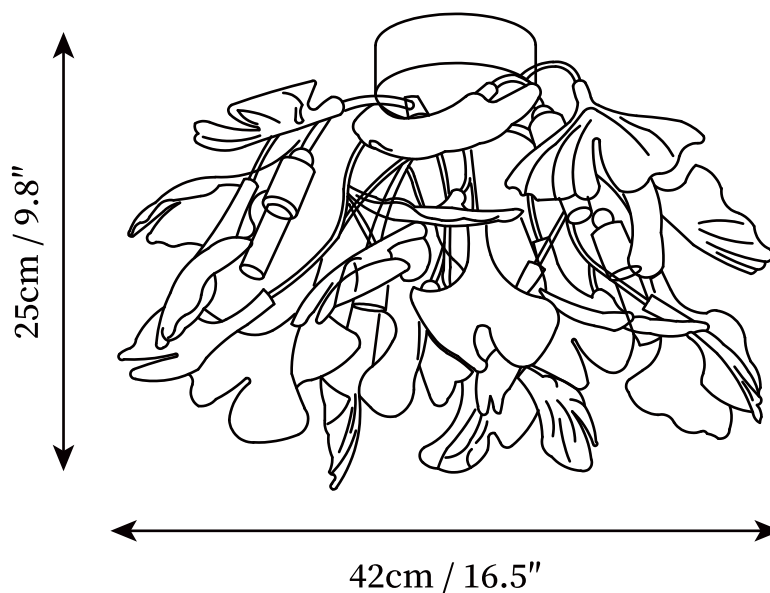

SPECIFICATION SHEET

SPECIFICATION DETAILS

*For custom options, consult factory for details

Fixture Dimensions	D 14.2" x H 9.8"
Light source	G9 (bulb not included)
Wattage	~ 5W incandescent bulb or LED equivalent.
Voltage	AC 110-240V
Mounting	Hardwired.
Dimming	Please purchase dimmable light bulbs separately.
Control method	Compatible with common wall switches (not included)
Finishes	Gold.
Shade Details	White Ceramic.
Material	Metal, Iron, Ceramics.

SPECIFICATION SHEET

SPECIFICATION DETAILS

*For custom options, consult factory for details

Fixture Dimensions	D 16.5" x H 9.8"
Light source	G9 (bulb not included)
Wattage	~ 5W incandescent bulb or LED equivalent.
Voltage	AC 110-240V
Mounting	Hardwired.
Dimming	Please purchase dimmable light bulbs separately.
Control method	Compatible with common wall switches (not included)
Finishes	Gold.
Shade Details	White Ceramic.
Material	Metal, Iron, Ceramics.

SPECIFICATION SHEET

SPECIFICATION DETAILS

*For custom options, consult factory for details

Fixture Dimensions	D 20.5" x H 9.8"
Light source	G9 (bulb not included)
Wattage	~ 5W incandescent bulb or LED equivalent.
Voltage	AC 110-240V
Mounting	Hardwired.
Dimming	Please purchase dimmable light bulbs separately.
Control method	Compatible with common wall switches (not included)
Finishes	Gold.
Shade Details	White Ceramic.
Material	Metal, Iron, Ceramics.

SPECIFICATION SHEET

SPECIFICATION DETAILS

*For custom options, consult factory for details

Fixture Dimensions	D 24.4" x H 9.8"
Light source	G9 (bulb not included)
Wattage	~ 5W incandescent bulb or LED equivalent.
Voltage	AC 110-240V
Mounting	Hardwired.
Dimming	Please purchase dimmable light bulbs separately.
Control method	Compatible with common wall switches (not included)
Finishes	Gold.
Shade Details	White Ceramic.
Material	Metal, Iron, Ceramics.