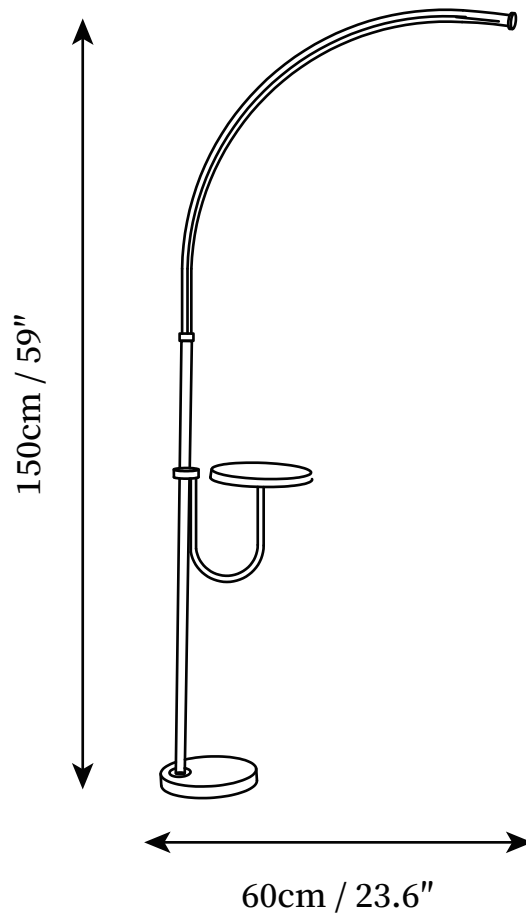

SPECIFICATION SHEET

SPECIFICATION DETAILS

*For custom options, consult factory for details

Fixture Dimensions	L 23.6" x H 59"
Light source	Integrated LED
Wattage	21W
Voltage	AC 110-240V
Color Temperature	3000k
CRI(Ra)	80CRI
Mounting	Floor
Driver Required	Yes
Optional Color Temps	Warm Light (3000K), Neutral Light (4500K), Cool Light (6000K)
LED Rated Life	30000hours
Dimming	Dimming is not supported
Finishes	Black
Shade Details	Black
Material	Metal, Iron, Aluminum, Silicone, Wooden
Wire Length	98.4"
Wire Type	Wire with switch plug