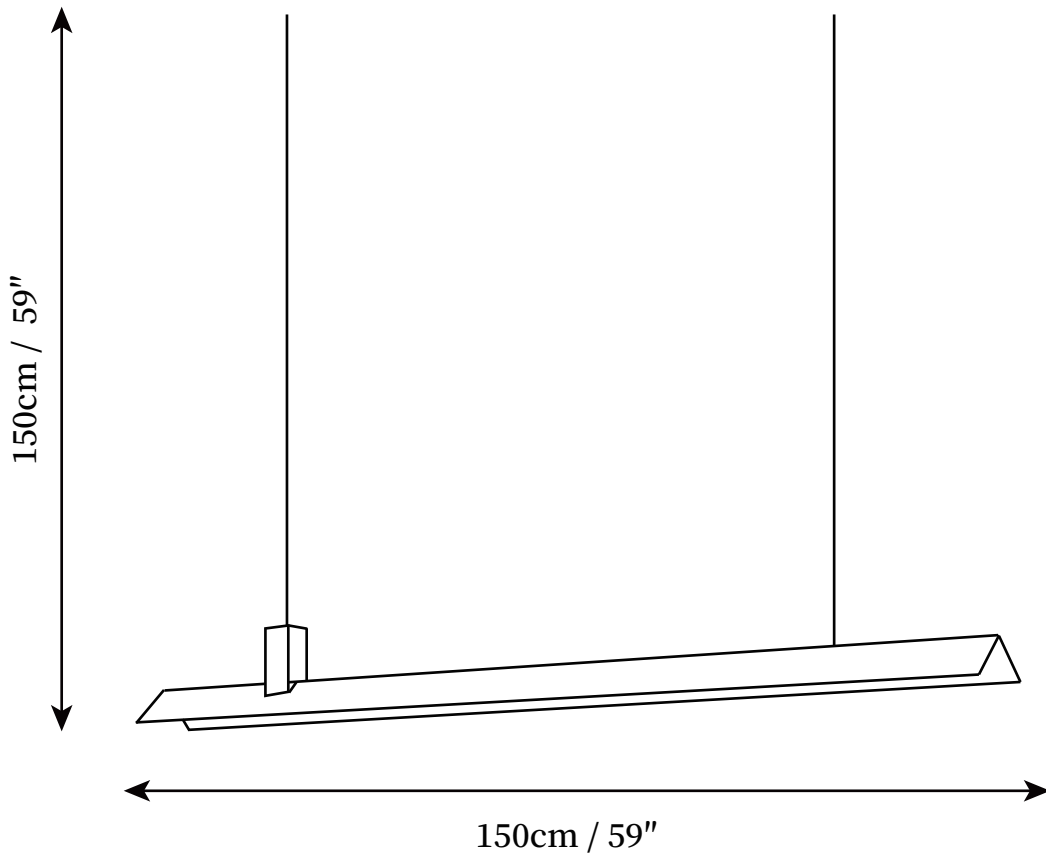

## SPECIFICATION DETAILS

\*For custom options, consult factory for details

<b>Fixture Dimensions</b>	L 39.4" x W 4.3" x H 59"
<b>Light source</b>	Integrated LED
<b>Wattage</b>	16W
<b>Voltage</b>	AC 110-240V
<b>Color Temperature</b>	3000K
<b>CRI(Ra)</b>	80CRI
<b>Mounting</b>	Ceiling
<b>Driver Required</b>	Yes
<b>Optional Color Temps</b>	Warm Light (3000K), Neutral Light (4500K), Cool Light (6000K)
<b>LED Rated Life</b>	30000hours
<b>Dimming</b>	Dimming is not supported
<b>Finishes</b>	White
<b>Shade Details</b>	White
<b>Material</b>	Iron, Metal, Wooden
<b>Wire Length</b>	59"
<b>Wire Type</b>	Clear Coaxial Wire

## SPECIFICATION DETAILS

\*For custom options, consult factory for details

<b>Fixture Dimensions</b>	L 51.2" x W 4.3" x H 59"
<b>Light source</b>	Integrated LED
<b>Wattage</b>	20W
<b>Voltage</b>	AC 110-240V
<b>Color Temperature</b>	3000K
<b>CRI(Ra)</b>	80CRI
<b>Mounting</b>	Ceiling
<b>Driver Required</b>	Yes
<b>Optional Color Temps</b>	Warm Light (3000K), Neutral Light (4500K), Cool Light (6000K)
<b>LED Rated Life</b>	30000hours
<b>Dimming</b>	Dimming is not supported
<b>Finishes</b>	White
<b>Shade Details</b>	White
<b>Material</b>	Iron, Metal, Wooden
<b>Wire Length</b>	59"
<b>Wire Type</b>	Black Coaxial Wire

## SPECIFICATION DETAILS

\*For custom options, consult factory for details

<b>Fixture Dimensions</b>	L 59" x W 4.3" x H 59"
<b>Light source</b>	Integrated LED
<b>Wattage</b>	24W
<b>Voltage</b>	AC 110-240V
<b>Color Temperature</b>	3000K
<b>CRI(Ra)</b>	80CRI
<b>Mounting</b>	Ceiling
<b>Driver Required</b>	Yes
<b>Optional Color Temps</b>	Warm Light (3000K), Neutral Light (4500K), Cool Light (6000K)
<b>LED Rated Life</b>	30000hours
<b>Dimming</b>	Dimming is not supported
<b>Finishes</b>	White
<b>Shade Details</b>	White
<b>Material</b>	Iron, Metal, Wooden
<b>Wire Length</b>	59"
<b>Wire Type</b>	Black Coaxial Wire