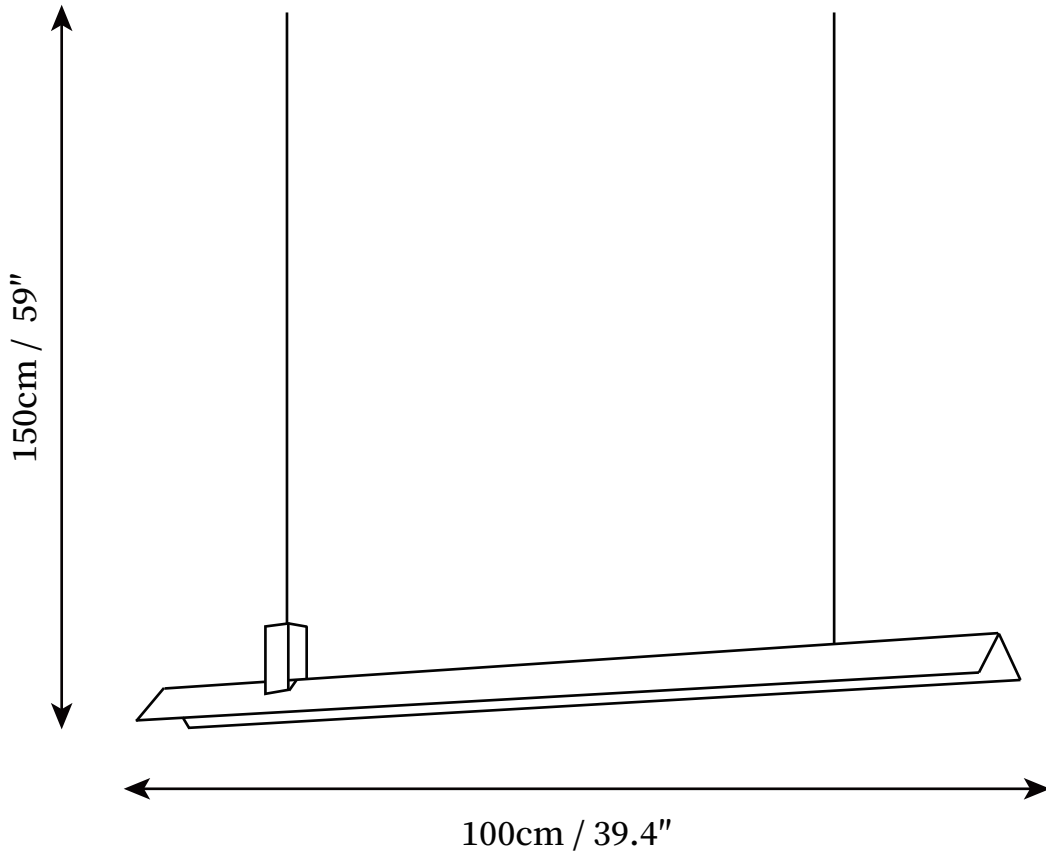

## SPECIFICATION DETAILS

\*For custom options, consult factory for details

<b>Fixture Dimensions</b>	L 39.4" x W 4.3" x H 59"
<b>Light source</b>	Integrated LED
<b>Wattage</b>	16W
<b>Voltage</b>	AC 110-240V
<b>Color Temperature</b>	3000K
<b>CRI(Ra)</b>	80CRI
<b>Mounting</b>	Ceiling
<b>Driver Required</b>	Yes
<b>Optional Color Temps</b>	Warm Light (3000K), Neutral Light (4500K), Cool Light (6000K)
<b>LED Rated Life</b>	30000hours
<b>Dimming</b>	Dimming is not supported
<b>Finishes</b>	White
<b>Shade Details</b>	White
<b>Material</b>	Iron, Metal, Wooden
<b>Wire Length</b>	59"
<b>Wire Type</b>	Clear Coaxial Wire

## SPECIFICATION DETAILS

\*For custom options, consult factory for details

<b>Fixture Dimensions</b>	L 51.2" x W 4.3" x H 59"
<b>Light source</b>	Integrated LED
<b>Wattage</b>	20W
<b>Voltage</b>	AC 110-240V
<b>Color Temperature</b>	3000K
<b>CRI(Ra)</b>	80CRI
<b>Mounting</b>	Ceiling
<b>Driver Required</b>	Yes
<b>Optional Color Temps</b>	Warm Light (3000K), Neutral Light (4500K), Cool Light (6000K)
<b>LED Rated Life</b>	30000hours
<b>Dimming</b>	Dimming is not supported
<b>Finishes</b>	White
<b>Shade Details</b>	White
<b>Material</b>	Iron, Metal, Wooden
<b>Wire Length</b>	59"
<b>Wire Type</b>	Black Coaxial Wire

## SPECIFICATION DETAILS

\*For custom options, consult factory for details

<b>Fixture Dimensions</b>	L 59" x W 4.3" x H 59"
<b>Light source</b>	Integrated LED
<b>Wattage</b>	24W
<b>Voltage</b>	AC 110-240V
<b>Color Temperature</b>	3000K
<b>CRI(Ra)</b>	80CRI
<b>Mounting</b>	Ceiling
<b>Driver Required</b>	Yes
<b>Optional Color Temps</b>	Warm Light (3000K), Neutral Light (4500K), Cool Light (6000K)
<b>LED Rated Life</b>	30000hours
<b>Dimming</b>	Dimming is not supported
<b>Finishes</b>	White
<b>Shade Details</b>	White
<b>Material</b>	Iron, Metal, Wooden
<b>Wire Length</b>	59"
<b>Wire Type</b>	Black Coaxial Wire