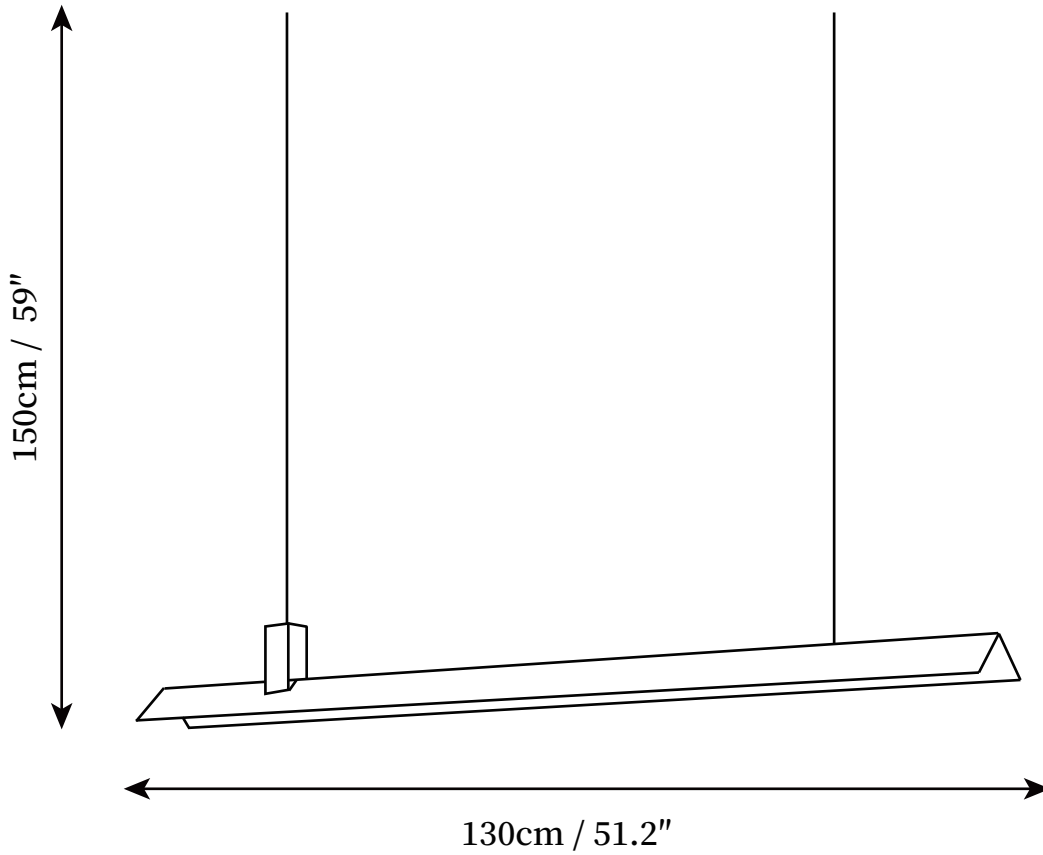

## SPECIFICATION DETAILS

\*For custom options, consult factory for details

<b>Fixture Dimensions</b>	L 39.4" x W 4.3" x H 59"
<b>Light source</b>	Integrated LED
<b>Wattage</b>	16W
<b>Voltage</b>	AC 110-240V
<b>Color Temperature</b>	3000K
<b>CRI(Ra)</b>	80CRI
<b>Mounting</b>	Ceiling
<b>Driver Required</b>	Yes
<b>Optional Color Temps</b>	Warm Light (3000K), Neutral Light (4500K), Cool Light (6000K)
<b>LED Rated Life</b>	30000hours
<b>Dimming</b>	Dimming is not supported
<b>Finishes</b>	White
<b>Shade Details</b>	White
<b>Material</b>	Iron, Metal, Wooden
<b>Wire Length</b>	59"
<b>Wire Type</b>	Clear Coaxial Wire

## SPECIFICATION DETAILS

\*For custom options, consult factory for details

<b>Fixture Dimensions</b>	L 51.2" x W 4.3" x H 59"
<b>Light source</b>	Integrated LED
<b>Wattage</b>	20W
<b>Voltage</b>	AC 110-240V
<b>Color Temperature</b>	3000K
<b>CRI(Ra)</b>	80CRI
<b>Mounting</b>	Ceiling
<b>Driver Required</b>	Yes
<b>Optional Color Temps</b>	Warm Light (3000K), Neutral Light (4500K), Cool Light (6000K)
<b>LED Rated Life</b>	30000hours
<b>Dimming</b>	Dimming is not supported
<b>Finishes</b>	White
<b>Shade Details</b>	White
<b>Material</b>	Iron, Metal, Wooden
<b>Wire Length</b>	59"
<b>Wire Type</b>	Black Coaxial Wire

## SPECIFICATION DETAILS

\*For custom options, consult factory for details

<b>Fixture Dimensions</b>	L 59" x W 4.3" x H 59"
<b>Light source</b>	Integrated LED
<b>Wattage</b>	24W
<b>Voltage</b>	AC 110-240V
<b>Color Temperature</b>	3000K
<b>CRI(Ra)</b>	80CRI
<b>Mounting</b>	Ceiling
<b>Driver Required</b>	Yes
<b>Optional Color Temps</b>	Warm Light (3000K), Neutral Light (4500K), Cool Light (6000K)
<b>LED Rated Life</b>	30000hours
<b>Dimming</b>	Dimming is not supported
<b>Finishes</b>	White
<b>Shade Details</b>	White
<b>Material</b>	Iron, Metal, Wooden
<b>Wire Length</b>	59"
<b>Wire Type</b>	Black Coaxial Wire