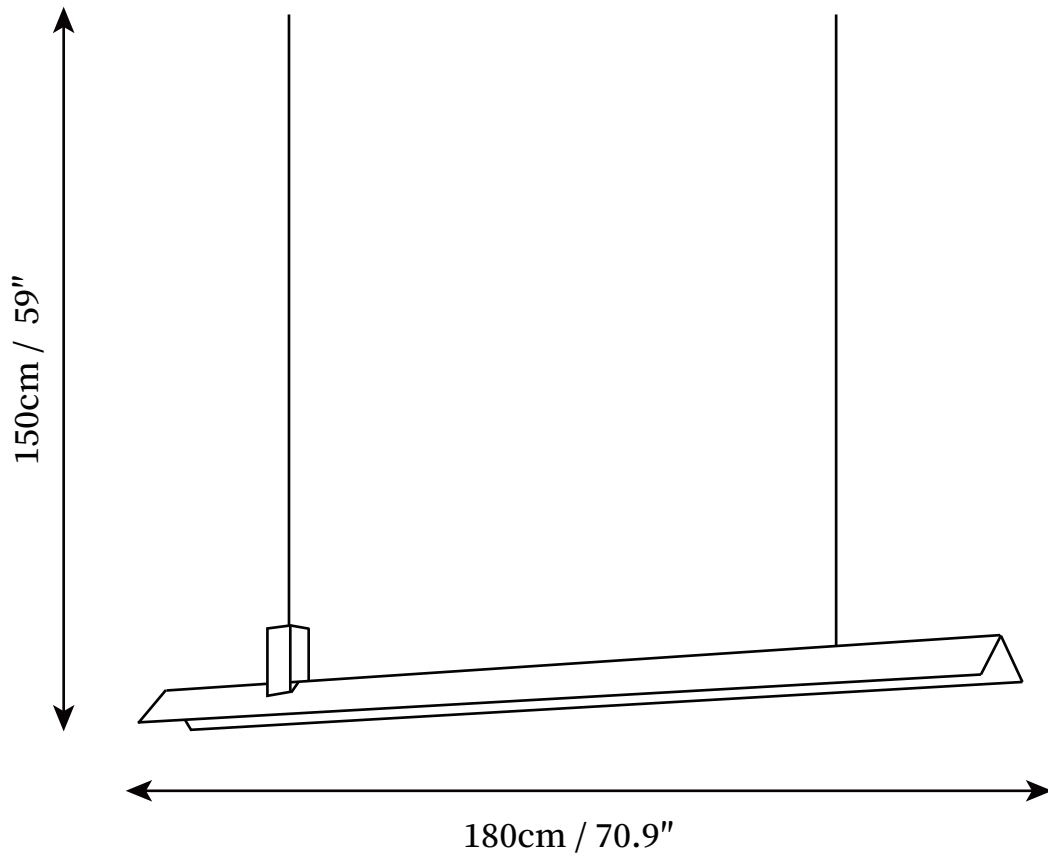

SPECIFICATION SHEET

SPECIFICATION DETAILS

*For custom options, consult factory for details

Fixture Dimensions	L 70.9" x W 4.3" x H 59"
Light source	Integrated LED
Wattage	36W
Voltage	AC 110-240V
Color Temperature	3000K
CRI(Ra)	80CRI
Mounting	Ceiling
Driver Required	Yes
Optional Color Temps	Warm Light (3000K), Neutral Light (4500K), Cool Light (6000K)
LED Rated Life	30000hours
Dimming	Dimming is not supported
Finishes	White
Shade Details	White
Material	Iron, Metal, Wooden
Wire Length	59"
Wire Type	Black Coaxial Wire