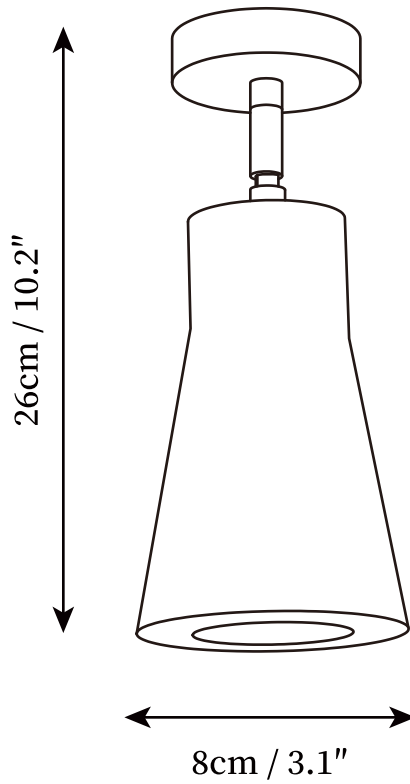

SPECIFICATION SHEET

SPECIFICATION DETAILS

Fixture Dimensions	D 3.1" x H 9.1"
Light source	GU10 (bulb not included)
Wattage	~ 8W incandescent bulb or LED equivalent.
Voltage	AC 110-240V
Mounting	Hardwired.
Dimming	Please purchase dimmable light bulbs separately.
Control method	Compatible with common wall switches (not included)
Finishes	Rubberwood, Ashwood
Shade Details	Rubberwood, Ashwood
Material	Metal, Wooden.

SPECIFICATION SHEET

SPECIFICATION DETAILS

Fixture Dimensions	D 3.4" X H 10.2"
Light source	GU10 (bulb not included)
Wattage	~ 8W incandescent bulb or LED equivalent.
Voltage	AC 110-240V
Mounting	Hardwired.
Dimming	Please purchase dimmable light bulbs separately.
Control method	Compatible with common wall switches (not included)
Finishes	Rubberwood, Ashwood
Shade Details	Rubberwood, Ashwood
Material	Metal, Wooden.

SPECIFICATION SHEET

SPECIFICATION DETAILS

Fixture Dimensions	D 3.4" X H 9.8"
Light source	GU10 (bulb not included)
Wattage	~ 8W incandescent bulb or LED equivalent.
Voltage	AC 110-240V
Mounting	Hardwired.
Dimming	Please purchase dimmable light bulbs separately.
Control method	Compatible with common wall switches (not included)
Finishes	Rubberwood, Ashwood
Shade Details	Rubberwood, Ashwood
Material	Metal, Wooden.

SPECIFICATION DETAILS

*For custom options, consult factory for details

SKU	VK202211261916-07
Fixture Dimensions	D 39.4" X H 9.1"
Light source	GU10 (bulb not included)
Wattage	~ 8W incandescent bulb or LED equivalent.
Voltage	AC 110-240V
Mounting	Hardwired.
Dimming	Please purchase dimmable light bulbs separately.
Control method	Compatible with common wall switches (not included)
Finishes	Rubberwood, Ashwood
Shade Details	Rubberwood, Ashwood
Material	Metal, Wooden.