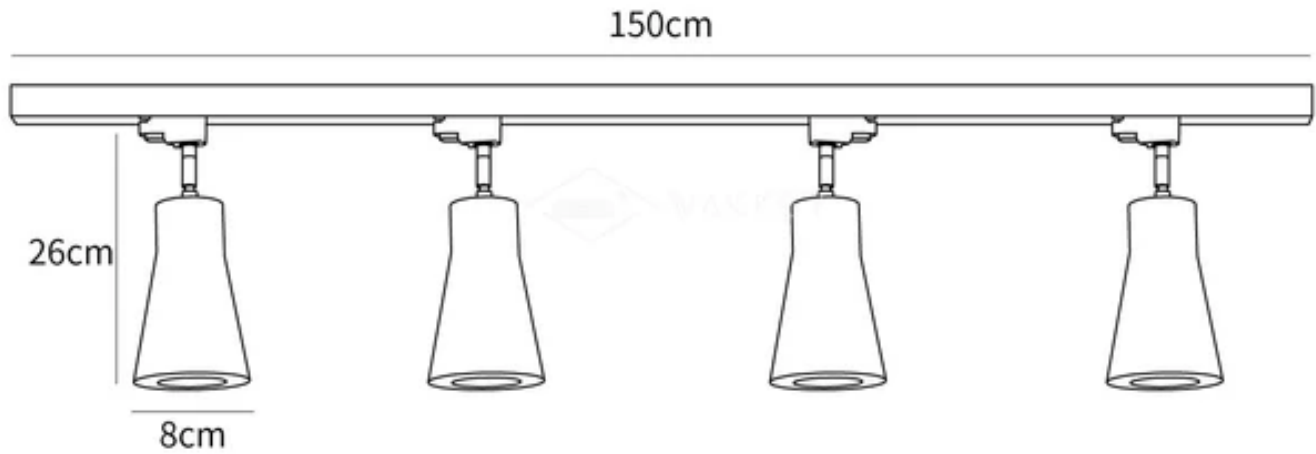

SPECIFICATION SHEET

SPECIFICATION DETAILS

*For custom options, consult factory for details

SKU	VK202211261916-11
Fixture Dimensions	D 59" X H 10.2"
Light source	GU10 (bulb not included)
Wattage	~ 8W incandescent bulb or LED equivalent.
Voltage	AC 110-240V
Mounting	Hardwired.
Dimming	Please purchase dimmable light bulbs separately.
Control method	Compatible with common wall switches (not included)
Finishes	Rubberwood, Ashwood
Shade Details	Rubberwood, Ashwood
Material	Metal, Wooden.

SPECIFICATION SHEET

SPECIFICATION DETAILS

*For custom options, consult factory for details

SKU	VK202211261916-12
Fixture Dimensions	D 59" X H 9.8"
Light source	GU10 (bulb not included)
Wattage	~ 8W incandescent bulb or LED equivalent.
Voltage	AC 110-240V
Mounting	Hardwired.
Dimming	Please purchase dimmable light bulbs separately.
Control method	Compatible with common wall switches (not included)
Finishes	Rubberwood, Ashwood
Shade Details	Rubberwood, Ashwood
Material	Metal, Wooden.

SPECIFICATION SHEET

SPECIFICATION DETAILS

*For custom options, consult factory for details

SKU	VK202211261916-13
Fixture Dimensions	D 59" X H 9.1"
Light source	GU10 (bulb not included)
Wattage	~ 8W incandescent bulb or LED equivalent.
Voltage	AC 110-240V
Mounting	Hardwired.
Dimming	Please purchase dimmable light bulbs separately.
Control method	Compatible with common wall switches (not included)
Finishes	Rubberwood, Ashwood
Shade Details	Rubberwood, Ashwood
Material	Metal, Wooden.

SPECIFICATION SHEET

SPECIFICATION DETAILS

*For custom options, consult factory for details

SKU	VK202211261916-14
Fixture Dimensions	D 59" X H 10.2"
Light source	GU10 (bulb not included)
Wattage	~ 8W incandescent bulb or LED equivalent.
Voltage	AC 110-240V
Mounting	Hardwired.
Dimming	Please purchase dimmable light bulbs separately.
Control method	Compatible with common wall switches (not included)
Finishes	Rubberwood, Ashwood
Shade Details	Rubberwood, Ashwood
Material	Metal, Wooden.