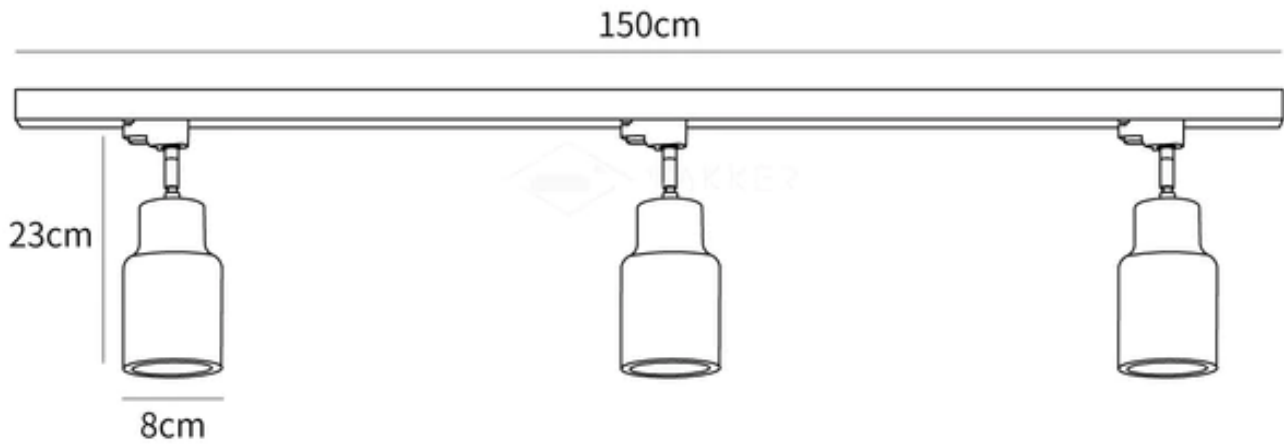

SPECIFICATION SHEET

SPECIFICATION DETAILS

Fixture Dimensions	D 3.4" X H 9.8"
Light source	GU10 (bulb not included)
Wattage	~ 8W incandescent bulb or LED equivalent.
Voltage	AC 110-240V
Mounting	Hardwired.
Dimming	Please purchase dimmable light bulbs separately.
Control method	Compatible with common wall switches (not included)
Finishes	Rubberwood, Ashwood
Shade Details	Rubberwood, Ashwood
Material	Metal, Wooden.

SPECIFICATION SHEET

SPECIFICATION DETAILS

*For custom options, consult factory for details

SKU	VK202211261916-08
Fixture Dimensions	D 39.4" X H 10.2"
Light source	GU10 (bulb not included)
Wattage	~ 8W incandescent bulb or LED equivalent.
Voltage	AC 110-240V
Mounting	Hardwired.
Dimming	Please purchase dimmable light bulbs separately.
Control method	Compatible with common wall switches (not included)
Finishes	Rubberwood, Ashwood
Shade Details	Rubberwood, Ashwood
Material	Metal, Wooden.

SPECIFICATION SHEET

SPECIFICATION DETAILS

*For custom options, consult factory for details

SKU	VK202211261916-09
Fixture Dimensions	D 39.4" X H 9.8"
Light source	GU10 (bulb not included)
Wattage	~ 8W incandescent bulb or LED equivalent.
Voltage	AC 110-240V
Mounting	Hardwired.
Dimming	Please purchase dimmable light bulbs separately.
Control method	Compatible with common wall switches(not included)
Finishes	Rubberwood, Ashwood
Shade Details	Rubberwood, Ashwood
Material	Metal, Wooden.

SPECIFICATION SHEET

SPECIFICATION DETAILS

*For custom options, consult factory for details

SKU	VK202211261916-10
Fixture Dimensions	D 59" X H 9.1"
Light source	GU10 (bulb not included)
Wattage	~ 8W incandescent bulb or LED equivalent.
Voltage	AC 110-240V
Mounting	Hardwired.
Dimming	Please purchase dimmable light bulbs separately.
Control method	Compatible with common wall switches (not included)
Finishes	Rubberwood, Ashwood
Shade Details	Rubberwood, Ashwood
Material	Metal, Wooden.