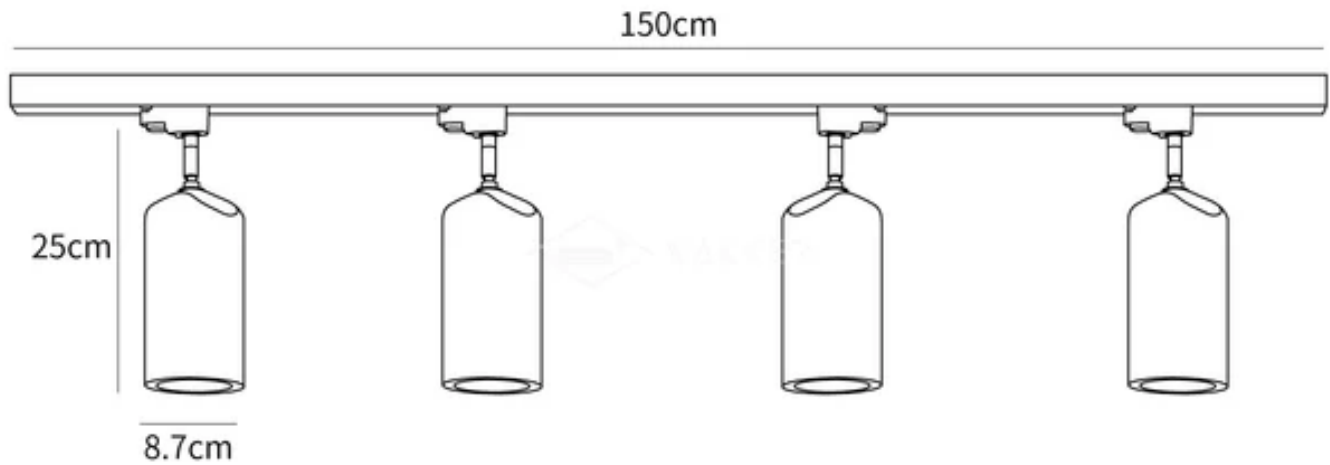

SPECIFICATION SHEET

SPECIFICATION DETAILS

*For custom options, consult factory for details

SKU	VK202211261916-12
Fixture Dimensions	D 59" X H 9.8"
Light source	GU10 (bulb not included)
Wattage	~ 8W incandescent bulb or LED equivalent.
Voltage	AC 110-240V
Mounting	Hardwired.
Dimming	Please purchase dimmable light bulbs separately.
Control method	Compatible with common wall switches (not included)
Finishes	Rubberwood, Ashwood
Shade Details	Rubberwood, Ashwood
Material	Metal, Wooden.

SPECIFICATION SHEET

SPECIFICATION DETAILS

*For custom options, consult factory for details

SKU	VK202211261916-13
Fixture Dimensions	D 59" X H 9.1"
Light source	GU10 (bulb not included)
Wattage	~ 8W incandescent bulb or LED equivalent.
Voltage	AC 110-240V
Mounting	Hardwired.
Dimming	Please purchase dimmable light bulbs separately.
Control method	Compatible with common wall switches (not included)
Finishes	Rubberwood, Ashwood
Shade Details	Rubberwood, Ashwood
Material	Metal, Wooden.

SPECIFICATION SHEET

SPECIFICATION DETAILS

*For custom options, consult factory for details

SKU	VK202211261916-14
Fixture Dimensions	D 59" X H 10.2"
Light source	GU10 (bulb not included)
Wattage	~ 8W incandescent bulb or LED equivalent.
Voltage	AC 110-240V
Mounting	Hardwired.
Dimming	Please purchase dimmable light bulbs separately.
Control method	Compatible with common wall switches (not included)
Finishes	Rubberwood, Ashwood
Shade Details	Rubberwood, Ashwood
Material	Metal, Wooden.

SPECIFICATION SHEET

SPECIFICATION DETAILS

*For custom options, consult factory for details

SKU	VK202211261916-15
Fixture Dimensions	D 59" X H 9.8"
Light source	GU10 (bulb not included)
Wattage	~ 8W incandescent bulb or LED equivalent.
Voltage	AC 110-240V
Mounting	Hardwired.
Dimming	Please purchase dimmable light bulbs separately.
Control method	Compatible with common wall switches(not included)
Finishes	Rubberwood, Ashwood
Shade Details	Rubberwood, Ashwood
Material	Metal, Wooden.