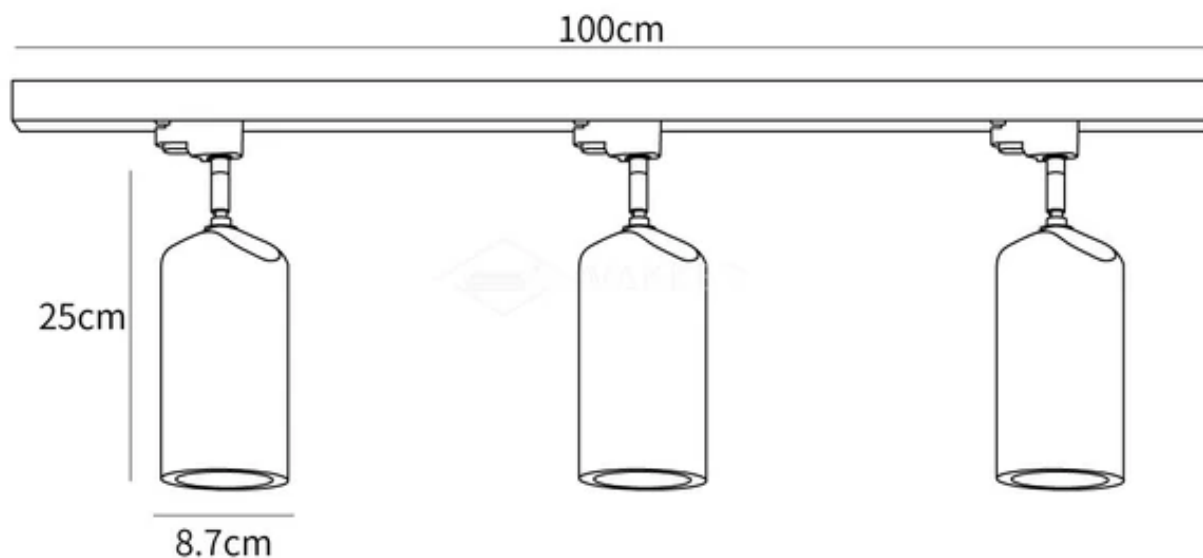

SPECIFICATION SHEET

SPECIFICATION DETAILS

*For custom options, consult factory for details

SKU	VK202211261916-09
Fixture Dimensions	D 39.4" X H 9.8"
Light source	GU10 (bulb not included)
Wattage	~ 8W incandescent bulb or LED equivalent.
Voltage	AC 110-240V
Mounting	Hardwired.
Dimming	Please purchase dimmable light bulbs separately.
Control method	Compatible with common wall switches(not included)
Finishes	Rubberwood, Ashwood
Shade Details	Rubberwood, Ashwood
Material	Metal, Wooden.