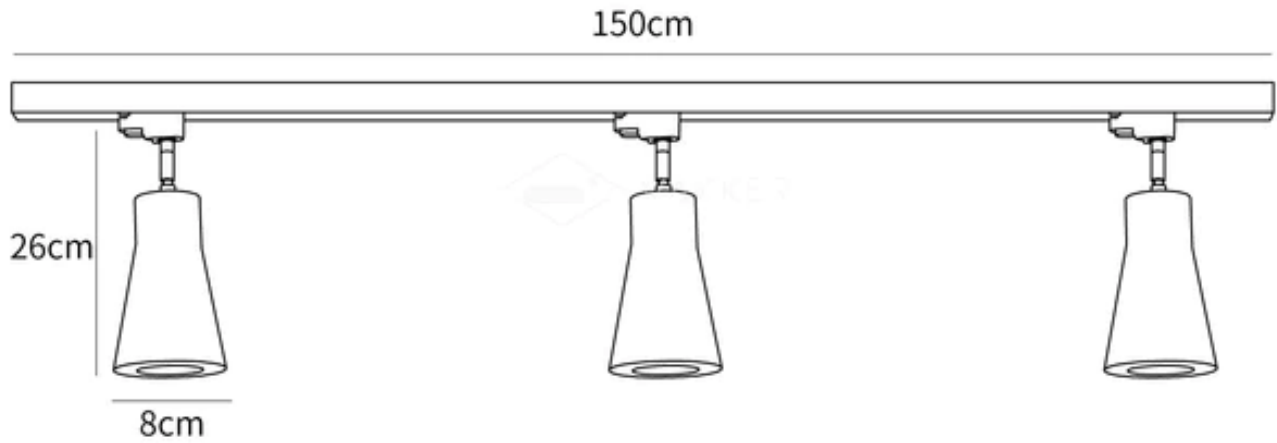

SPECIFICATION SHEET

SPECIFICATION DETAILS

*For custom options, consult factory for details

SKU	VK202211261916-08
Fixture Dimensions	D 39.4" X H 10.2"
Light source	GU10 (bulb not included)
Wattage	~ 8W incandescent bulb or LED equivalent.
Voltage	AC 110-240V
Mounting	Hardwired.
Dimming	Please purchase dimmable light bulbs separately.
Control method	Compatible with common wall switches (not included)
Finishes	Rubberwood, Ashwood
Shade Details	Rubberwood, Ashwood
Material	Metal, Wooden.

SPECIFICATION SHEET

SPECIFICATION DETAILS

*For custom options, consult factory for details

SKU	VK202211261916-09
Fixture Dimensions	D 39.4" X H 9.8"
Light source	GU10 (bulb not included)
Wattage	~ 8W incandescent bulb or LED equivalent.
Voltage	AC 110-240V
Mounting	Hardwired.
Dimming	Please purchase dimmable light bulbs separately.
Control method	Compatible with common wall switches(not included)
Finishes	Rubberwood, Ashwood
Shade Details	Rubberwood, Ashwood
Material	Metal, Wooden.

SPECIFICATION SHEET

SPECIFICATION DETAILS

*For custom options, consult factory for details

SKU	VK202211261916-10
Fixture Dimensions	D 59" X H 9.1"
Light source	GU10 (bulb not included)
Wattage	~ 8W incandescent bulb or LED equivalent.
Voltage	AC 110-240V
Mounting	Hardwired.
Dimming	Please purchase dimmable light bulbs separately.
Control method	Compatible with common wall switches (not included)
Finishes	Rubberwood, Ashwood
Shade Details	Rubberwood, Ashwood
Material	Metal, Wooden.

SPECIFICATION SHEET

SPECIFICATION DETAILS

*For custom options, consult factory for details

SKU	VK202211261916-11
Fixture Dimensions	D 59" X H 10.2"
Light source	GU10 (bulb not included)
Wattage	~ 8W incandescent bulb or LED equivalent.
Voltage	AC 110-240V
Mounting	Hardwired.
Dimming	Please purchase dimmable light bulbs separately.
Control method	Compatible with common wall switches (not included)
Finishes	Rubberwood, Ashwood
Shade Details	Rubberwood, Ashwood
Material	Metal, Wooden.