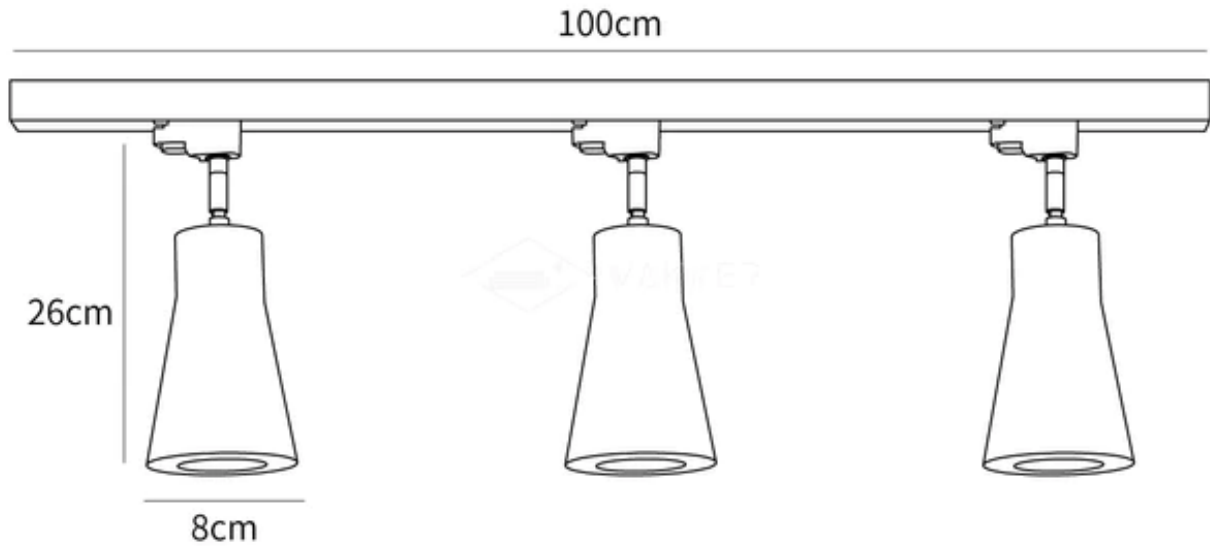

SPECIFICATION SHEET

SPECIFICATION DETAILS

*For custom options, consult factory for details

SKU	VK202211261916-08
Fixture Dimensions	D 39.4" X H 10.2"
Light source	GU10 (bulb not included)
Wattage	~ 8W incandescent bulb or LED equivalent.
Voltage	AC 110-240V
Mounting	Hardwired.
Dimming	Please purchase dimmable light bulbs separately.
Control method	Compatible with common wall switches (not included)
Finishes	Rubberwood, Ashwood
Shade Details	Rubberwood, Ashwood
Material	Metal, Wooden.