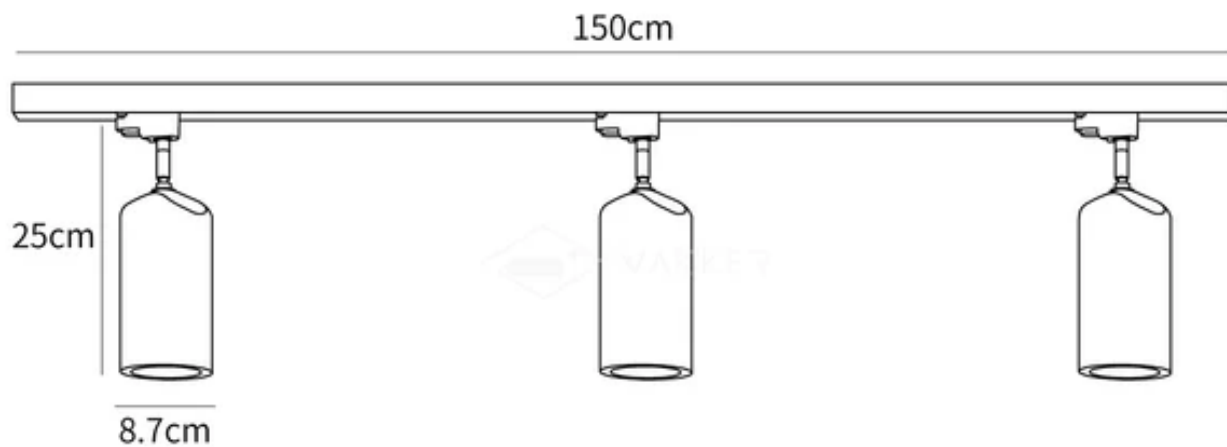

SPECIFICATION SHEET

SPECIFICATION DETAILS

*For custom options, consult factory for details

SKU	VK202211261916-09
Fixture Dimensions	D 39.4" X H 9.8"
Light source	GU10 (bulb not included)
Wattage	~ 8W incandescent bulb or LED equivalent.
Voltage	AC 110-240V
Mounting	Hardwired.
Dimming	Please purchase dimmable light bulbs separately.
Control method	Compatible with common wall switches(not included)
Finishes	Rubberwood, Ashwood
Shade Details	Rubberwood, Ashwood
Material	Metal, Wooden.

SPECIFICATION SHEET

SPECIFICATION DETAILS

*For custom options, consult factory for details

SKU	VK202211261916-10
Fixture Dimensions	D 59" X H 9.1"
Light source	GU10 (bulb not included)
Wattage	~ 8W incandescent bulb or LED equivalent.
Voltage	AC 110-240V
Mounting	Hardwired.
Dimming	Please purchase dimmable light bulbs separately.
Control method	Compatible with common wall switches (not included)
Finishes	Rubberwood, Ashwood
Shade Details	Rubberwood, Ashwood
Material	Metal, Wooden.

SPECIFICATION SHEET

SPECIFICATION DETAILS

*For custom options, consult factory for details

SKU	VK202211261916-11
Fixture Dimensions	D 59" X H 10.2"
Light source	GU10 (bulb not included)
Wattage	~ 8W incandescent bulb or LED equivalent.
Voltage	AC 110-240V
Mounting	Hardwired.
Dimming	Please purchase dimmable light bulbs separately.
Control method	Compatible with common wall switches (not included)
Finishes	Rubberwood, Ashwood
Shade Details	Rubberwood, Ashwood
Material	Metal, Wooden.

SPECIFICATION SHEET

SPECIFICATION DETAILS

*For custom options, consult factory for details

SKU	VK202211261916-12
Fixture Dimensions	D 59" X H 9.8"
Light source	GU10 (bulb not included)
Wattage	~ 8W incandescent bulb or LED equivalent.
Voltage	AC 110-240V
Mounting	Hardwired.
Dimming	Please purchase dimmable light bulbs separately.
Control method	Compatible with common wall switches (not included)
Finishes	Rubberwood, Ashwood
Shade Details	Rubberwood, Ashwood
Material	Metal, Wooden.