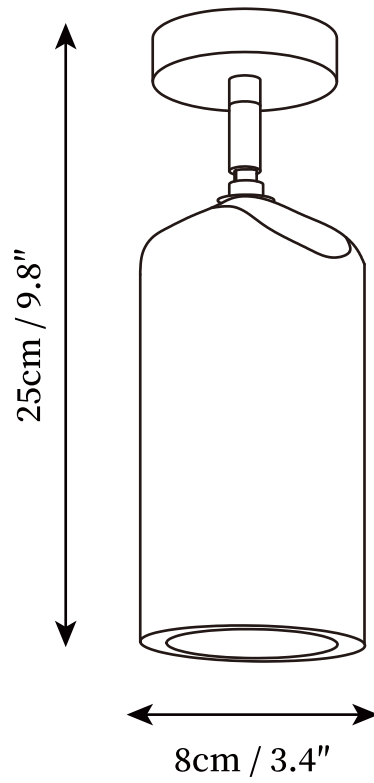

SPECIFICATION SHEET

SPECIFICATION DETAILS

Fixture Dimensions	D 3.1" x H 9.1"
Light source	GU10 (bulb not included)
Wattage	~ 8W incandescent bulb or LED equivalent.
Voltage	AC 110-240V
Mounting	Hardwired.
Dimming	Please purchase dimmable light bulbs separately.
Control method	Compatible with common wall switches (not included)
Finishes	Rubberwood, Ashwood
Shade Details	Rubberwood, Ashwood
Material	Metal, Wooden.

SPECIFICATION SHEET

SPECIFICATION DETAILS

Fixture Dimensions	D 3.4" X H 10.2"
Light source	GU10 (bulb not included)
Wattage	~ 8W incandescent bulb or LED equivalent.
Voltage	AC 110-240V
Mounting	Hardwired.
Dimming	Please purchase dimmable light bulbs separately.
Control method	Compatible with common wall switches (not included)
Finishes	Rubberwood, Ashwood
Shade Details	Rubberwood, Ashwood
Material	Metal, Wooden.

SPECIFICATION SHEET

SPECIFICATION DETAILS

Fixture Dimensions	D 3.4" X H 9.8"
Light source	GU10 (bulb not included)
Wattage	~ 8W incandescent bulb or LED equivalent.
Voltage	AC 110-240V
Mounting	Hardwired.
Dimming	Please purchase dimmable light bulbs separately.
Control method	Compatible with common wall switches (not included)
Finishes	Rubberwood, Ashwood
Shade Details	Rubberwood, Ashwood
Material	Metal, Wooden.

SPECIFICATION DETAILS

*For custom options, consult factory for details

SKU	VK202211261916-07
Fixture Dimensions	D 39.4" X H 9.1"
Light source	GU10 (bulb not included)
Wattage	~ 8W incandescent bulb or LED equivalent.
Voltage	AC 110-240V
Mounting	Hardwired.
Dimming	Please purchase dimmable light bulbs separately.
Control method	Compatible with common wall switches (not included)
Finishes	Rubberwood, Ashwood
Shade Details	Rubberwood, Ashwood
Material	Metal, Wooden.