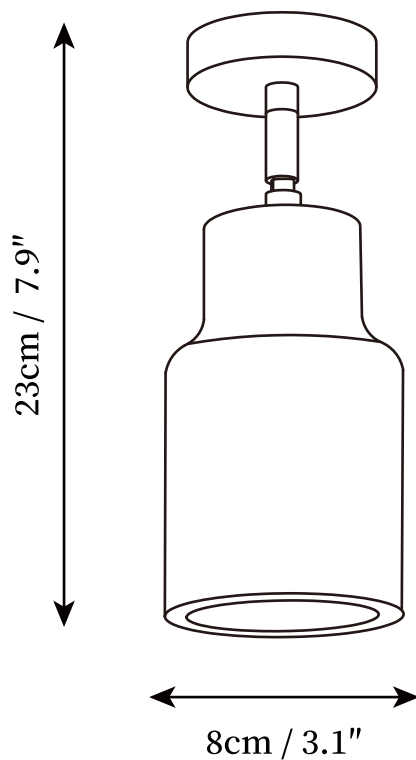

SPECIFICATION SHEET

SPECIFICATION DETAILS

Fixture Dimensions	D 3.1" x H 9.1"
Light source	GU10 (bulb not included)
Wattage	~ 8W incandescent bulb or LED equivalent.
Voltage	AC 110-240V
Mounting	Hardwired.
Dimming	Please purchase dimmable light bulbs separately.
Control method	Compatible with common wall switches (not included)
Finishes	Rubberwood, Ashwood
Shade Details	Rubberwood, Ashwood
Material	Metal, Wooden.

SPECIFICATION SHEET

SPECIFICATION DETAILS

Fixture Dimensions	D 3.4" X H 10.2"
Light source	GU10 (bulb not included)
Wattage	~ 8W incandescent bulb or LED equivalent.
Voltage	AC 110-240V
Mounting	Hardwired.
Dimming	Please purchase dimmable light bulbs separately.
Control method	Compatible with common wall switches (not included)
Finishes	Rubberwood, Ashwood
Shade Details	Rubberwood, Ashwood
Material	Metal, Wooden.

SPECIFICATION SHEET

SPECIFICATION DETAILS

Fixture Dimensions	D 3.4" X H 9.8"
Light source	GU10 (bulb not included)
Wattage	~ 8W incandescent bulb or LED equivalent.
Voltage	AC 110-240V
Mounting	Hardwired.
Dimming	Please purchase dimmable light bulbs separately.
Control method	Compatible with common wall switches (not included)
Finishes	Rubberwood, Ashwood
Shade Details	Rubberwood, Ashwood
Material	Metal, Wooden.

SPECIFICATION DETAILS

*For custom options, consult factory for details

SKU	VK202211261916-07
Fixture Dimensions	D 39.4" X H 9.1"
Light source	GU10 (bulb not included)
Wattage	~ 8W incandescent bulb or LED equivalent.
Voltage	AC 110-240V
Mounting	Hardwired.
Dimming	Please purchase dimmable light bulbs separately.
Control method	Compatible with common wall switches (not included)
Finishes	Rubberwood, Ashwood
Shade Details	Rubberwood, Ashwood
Material	Metal, Wooden.