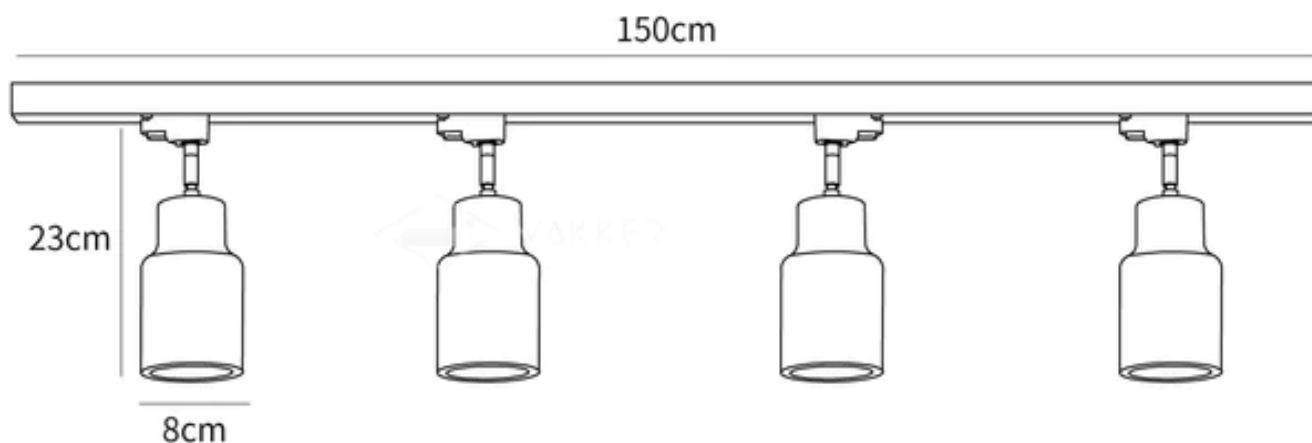

SPECIFICATION SHEET

SPECIFICATION DETAILS

*For custom options, consult factory for details

SKU	VK202211261916-10
Fixture Dimensions	D 59" X H 9.1"
Light source	GU10 (bulb not included)
Wattage	~ 8W incandescent bulb or LED equivalent.
Voltage	AC 110-240V
Mounting	Hardwired.
Dimming	Please purchase dimmable light bulbs separately.
Control method	Compatible with common wall switches (not included)
Finishes	Rubberwood, Ashwood
Shade Details	Rubberwood, Ashwood
Material	Metal, Wooden.

SPECIFICATION SHEET

SPECIFICATION DETAILS

*For custom options, consult factory for details

SKU	VK202211261916-11
Fixture Dimensions	D 59" X H 10.2"
Light source	GU10 (bulb not included)
Wattage	~ 8W incandescent bulb or LED equivalent.
Voltage	AC 110-240V
Mounting	Hardwired.
Dimming	Please purchase dimmable light bulbs separately.
Control method	Compatible with common wall switches (not included)
Finishes	Rubberwood, Ashwood
Shade Details	Rubberwood, Ashwood
Material	Metal, Wooden.

SPECIFICATION SHEET

SPECIFICATION DETAILS

*For custom options, consult factory for details

SKU	VK202211261916-12
Fixture Dimensions	D 59" X H 9.8"
Light source	GU10 (bulb not included)
Wattage	~ 8W incandescent bulb or LED equivalent.
Voltage	AC 110-240V
Mounting	Hardwired.
Dimming	Please purchase dimmable light bulbs separately.
Control method	Compatible with common wall switches (not included)
Finishes	Rubberwood, Ashwood
Shade Details	Rubberwood, Ashwood
Material	Metal, Wooden.

SPECIFICATION SHEET

SPECIFICATION DETAILS

*For custom options, consult factory for details

SKU	VK202211261916-13
Fixture Dimensions	D 59" X H 9.1"
Light source	GU10 (bulb not included)
Wattage	~ 8W incandescent bulb or LED equivalent.
Voltage	AC 110-240V
Mounting	Hardwired.
Dimming	Please purchase dimmable light bulbs separately.
Control method	Compatible with common wall switches (not included)
Finishes	Rubberwood, Ashwood
Shade Details	Rubberwood, Ashwood
Material	Metal, Wooden.