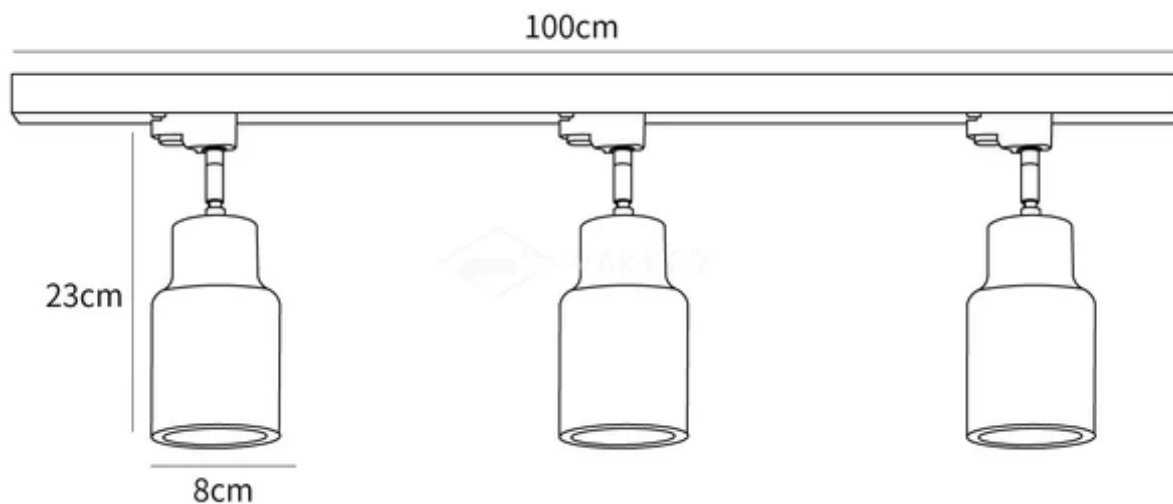

SPECIFICATION SHEET

SPECIFICATION DETAILS

Fixture Dimensions	D 3.1" x H 9.1"
Light source	GU10 (bulb not included)
Wattage	~ 8W incandescent bulb or LED equivalent.
Voltage	AC 110-240V
Mounting	Hardwired.
Dimming	Please purchase dimmable light bulbs separately.
Control method	Compatible with common wall switches (not included)
Finishes	Rubberwood, Ashwood
Shade Details	Rubberwood, Ashwood
Material	Metal, Wooden.

SPECIFICATION SHEET

SPECIFICATION DETAILS

Fixture Dimensions	D 3.4" X H 10.2"
Light source	GU10 (bulb not included)
Wattage	~ 8W incandescent bulb or LED equivalent.
Voltage	AC 110-240V
Mounting	Hardwired.
Dimming	Please purchase dimmable light bulbs separately.
Control method	Compatible with common wall switches (not included)
Finishes	Rubberwood, Ashwood
Shade Details	Rubberwood, Ashwood
Material	Metal, Wooden.

SPECIFICATION SHEET

SPECIFICATION DETAILS

Fixture Dimensions	D 3.4" X H 9.8"
Light source	GU10 (bulb not included)
Wattage	~ 8W incandescent bulb or LED equivalent.
Voltage	AC 110-240V
Mounting	Hardwired.
Dimming	Please purchase dimmable light bulbs separately.
Control method	Compatible with common wall switches (not included)
Finishes	Rubberwood, Ashwood
Shade Details	Rubberwood, Ashwood
Material	Metal, Wooden.

SPECIFICATION DETAILS

*For custom options, consult factory for details

SKU	VK202211261916-07
Fixture Dimensions	D 39.4" X H 9.1"
Light source	GU10 (bulb not included)
Wattage	~ 8W incandescent bulb or LED equivalent.
Voltage	AC 110-240V
Mounting	Hardwired.
Dimming	Please purchase dimmable light bulbs separately.
Control method	Compatible with common wall switches (not included)
Finishes	Rubberwood, Ashwood
Shade Details	Rubberwood, Ashwood
Material	Metal, Wooden.