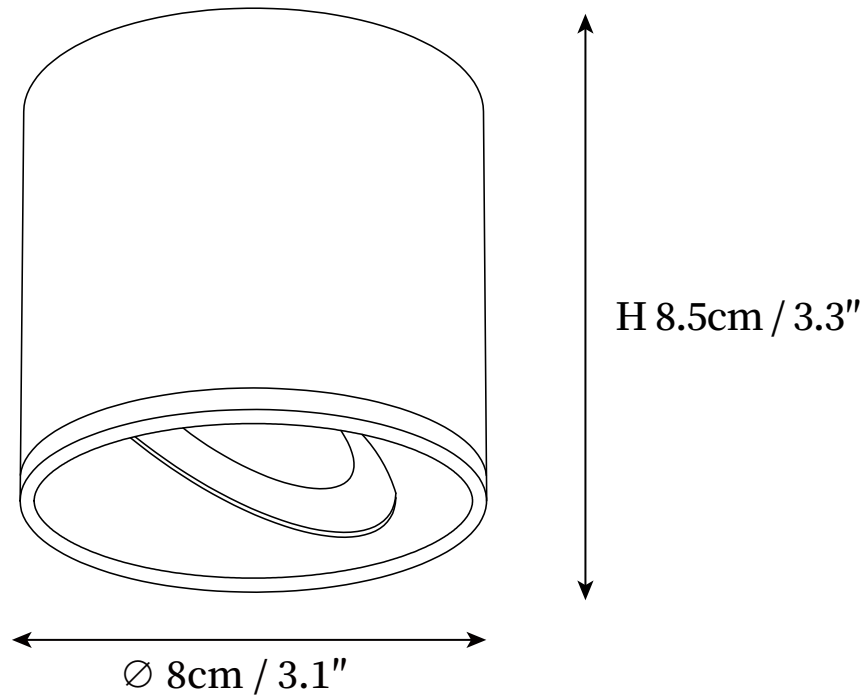

SPECIFICATION SHEET

SPECIFICATION DETAILS

*For custom options, consult factory for details

Fixture Dimensions	D 3.1" x H 3.3"
Light source	Integrated LED
Wattage	~5W
Voltage	AC 110-240V
Dimming	Not supported
CRI(Ra)	90+CRI
Mounting	Hardwired.
LED Rated Life	30000 hours
Color Temperature	Warm Light (3000K), Neutral Light (4000K), Cool Light (6000K)
Control method	Compatible with common wall switches (not included)
Finishes	White, Black.
Shade Details	Clear
Material	Aluminum, Acrylic.