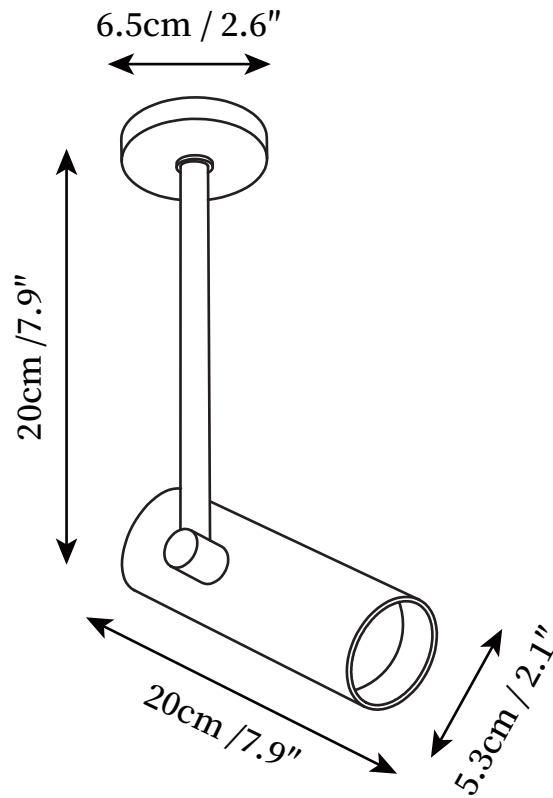

## SPECIFICATION DETAILS

\*For custom options, consult factory for details

Fixture Dimensions	L 5.6" x H 8.1"
Light source	Integrated LED
Wattage	5W
Voltage	AC 110-240V
Color Temperature	3000K
CRI(Ra)	80CRI
Mounting	Ceiling
Driver Required	Yes
Optional Color Temps	Warm Light (3000K), Neutral Light (4500K), Cool Light (6000K)
LED Rated Life	30000hours
Dimming	Dimming is not supported
Finishes	White, Black
Shade Details	White, Black
Material	Aluminum
Wire Length	NO
Wire Type	NO

## SPECIFICATION DETAILS

\*For custom options, consult factory for details

<b>Fixture Dimensions</b>	L 5.6" x H 8.1"
<b>Light source</b>	Integrated LED
<b>Wattage</b>	5W
<b>Voltage</b>	AC 110-240V
<b>Color Temperature</b>	3000K
<b>CRI(Ra)</b>	80CRI
<b>Mounting</b>	Ceiling
<b>Driver Required</b>	Yes
<b>Optional Color Temps</b>	Warm Light (3000K), Neutral Light (4500K), Cool Light (6000K)
<b>LED Rated Life</b>	30000hours
<b>Dimming</b>	Dimming is not supported
<b>Finishes</b>	White, Black
<b>Shade Details</b>	White, Black
<b>Material</b>	Aluminum
<b>Wire Length</b>	NO
<b>Wire Type</b>	NO