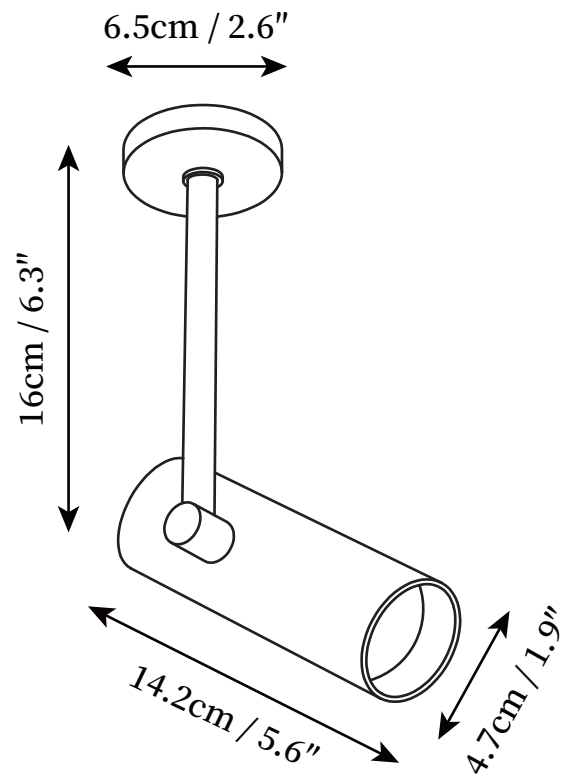

## SPECIFICATION DETAILS

\*For custom options, consult factory for details

Fixture Dimensions	L 5.6" x H 8.1"
Light source	Integrated LED
Wattage	5W
Voltage	AC 110-240V
Color Temperature	3000K
CRI(Ra)	80CRI
Mounting	Ceiling
Driver Required	Yes
Optional Color Temps	Warm Light (3000K), Neutral Light (4500K), Cool Light (6000K)
LED Rated Life	30000hours
Dimming	Dimming is not supported
Finishes	White, Black
Shade Details	White, Black
Material	Aluminum
Wire Length	NO
Wire Type	NO

## SPECIFICATION DETAILS

\*For custom options, consult factory for details

<b>Fixture Dimensions</b>	L 5.6" x H 8.1"
<b>Light source</b>	Integrated LED
<b>Wattage</b>	5W
<b>Voltage</b>	AC 110-240V
<b>Color Temperature</b>	3000K
<b>CRI(Ra)</b>	80CRI
<b>Mounting</b>	Ceiling
<b>Driver Required</b>	Yes
<b>Optional Color Temps</b>	Warm Light (3000K), Neutral Light (4500K), Cool Light (6000K)
<b>LED Rated Life</b>	30000hours
<b>Dimming</b>	Dimming is not supported
<b>Finishes</b>	White, Black
<b>Shade Details</b>	White, Black
<b>Material</b>	Aluminum
<b>Wire Length</b>	NO
<b>Wire Type</b>	NO