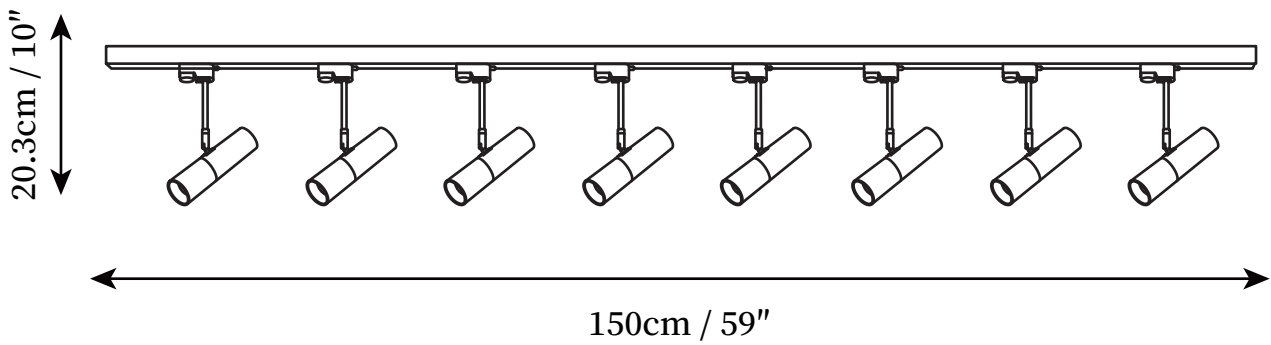

SPECIFICATION SHEET

SPECIFICATION DETAILS

*For custom options, consult factory for details

Fixture Dimensions	L 39.4" x H 10"(Track 100cm)
Light source	Integrated LED
Wattage	5W
Voltage	AC 110-240V
Color Temperature	3000K
CRI(Ra)	80CRI
Mounting	Ceiling
Driver Required	Yes
Optional Color Temps	Warm Light (3000K), Neutral Light (4500K), Cool Light (6000K)
LED Rated Life	30000hours
Dimming	Dimming is not supported
Finishes	White, Black
Shade Details	White, Black
Material	Aluminum
Wire Length	NO
Wire Type	NO

SPECIFICATION SHEET

SPECIFICATION DETAILS

*For custom options, consult factory for details

Fixture Dimensions	L 59" x H 10"(Track 100cm)
Light source	Integrated LED
Wattage	5W
Voltage	AC 110-240V
Color Temperature	3000K
CRI(Ra)	80CRI
Mounting	Ceiling
Driver Required	Yes
Optional Color Temps	Warm Light (3000K), Neutral Light (4500K), Cool Light (6000K)
LED Rated Life	30000hours
Dimming	Dimming is not supported
Finishes	White, Black
Shade Details	White, Black
Material	Aluminum
Wire Length	NO
Wire Type	NO