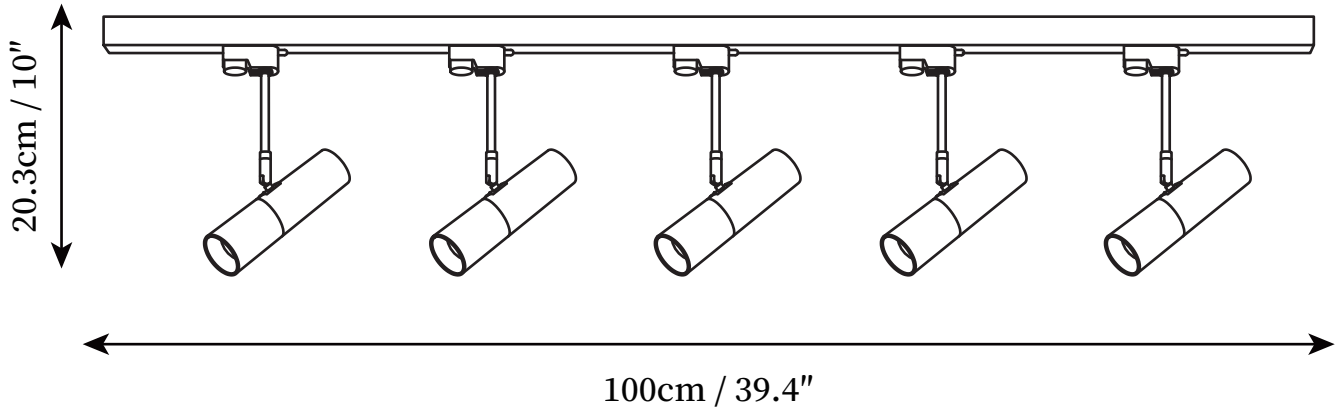

SPECIFICATION SHEET

SPECIFICATION DETAILS

*For custom options, consult factory for details

Fixture Dimensions	L 39.4" x H 10"(Track 100cm)
Light source	Integrated LED
Wattage	5W
Voltage	AC 110-240V
Color Temperature	3000K
CRI(Ra)	80CRI
Mounting	Ceiling
Driver Required	Yes
Optional Color Temps	Warm Light (3000K), Neutral Light (4500K), Cool Light (6000K)
LED Rated Life	30000hours
Dimming	Dimming is not supported
Finishes	White, Black
Shade Details	White, Black
Material	Aluminum
Wire Length	NO
Wire Type	NO

SPECIFICATION SHEET

SPECIFICATION DETAILS

*For custom options, consult factory for details

Fixture Dimensions	L 59" x H 10"(Track 100cm)
Light source	Integrated LED
Wattage	5W
Voltage	AC 110-240V
Color Temperature	3000K
CRI(Ra)	80CRI
Mounting	Ceiling
Driver Required	Yes
Optional Color Temps	Warm Light (3000K), Neutral Light (4500K), Cool Light (6000K)
LED Rated Life	30000hours
Dimming	Dimming is not supported
Finishes	White, Black
Shade Details	White, Black
Material	Aluminum
Wire Length	NO
Wire Type	NO