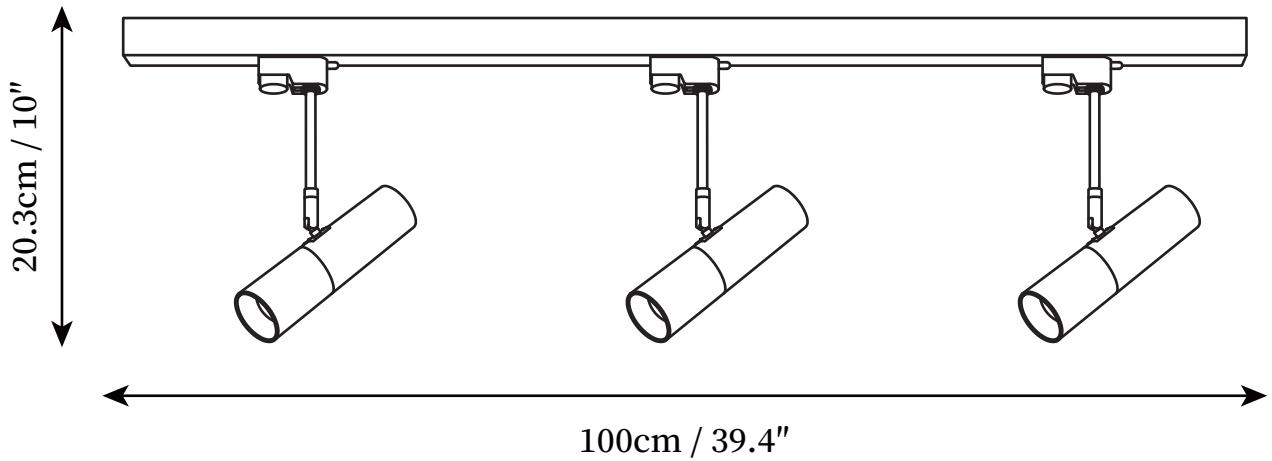

SPECIFICATION SHEET

SPECIFICATION DETAILS

*For custom options, consult factory for details

Fixture Dimensions	L 39.4" x H 10"(Track 100cm)
Light source	Integrated LED
Wattage	5W
Voltage	AC 110-240V
Color Temperature	3000K
CRI(Ra)	80CRI
Mounting	Ceiling
Driver Required	Yes
Optional Color Temps	Warm Light (3000K), Neutral Light (4500K), Cool Light (6000K)
LED Rated Life	30000hours
Dimming	Dimming is not supported
Finishes	White, Black
Shade Details	White, Black
Material	Aluminum
Wire Length	NO
Wire Type	NO

SPECIFICATION SHEET

SPECIFICATION DETAILS

*For custom options, consult factory for details

Fixture Dimensions	L 59" x H 10"(Track 100cm)
Light source	Integrated LED
Wattage	5W
Voltage	AC 110-240V
Color Temperature	3000K
CRI(Ra)	80CRI
Mounting	Ceiling
Driver Required	Yes
Optional Color Temps	Warm Light (3000K), Neutral Light (4500K), Cool Light (6000K)
LED Rated Life	30000hours
Dimming	Dimming is not supported
Finishes	White, Black
Shade Details	White, Black
Material	Aluminum
Wire Length	NO
Wire Type	NO