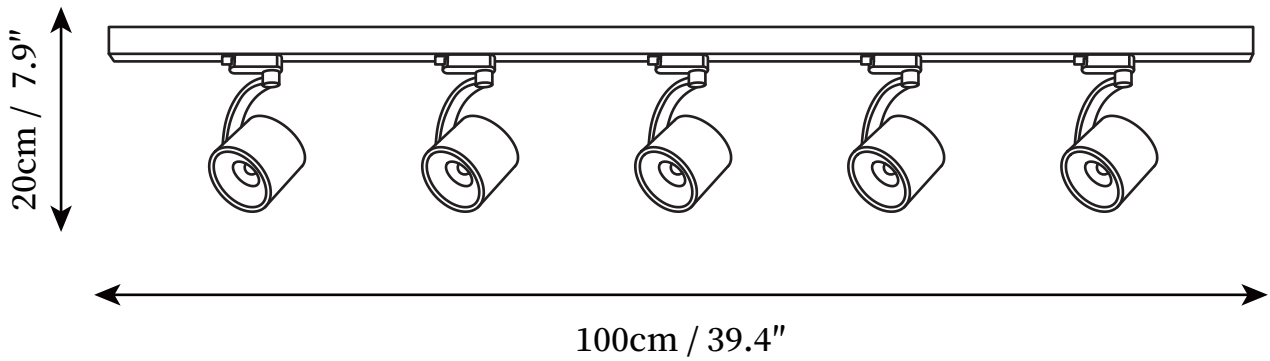

SPECIFICATION SHEET

SPECIFICATION DETAILS

*For custom options, consult factory for details

Fixture Dimensions	L 39.4" x H 7.9"(Track 100cm)
Light source	Integrated LED
Wattage	12W
Voltage	AC 110-240V
Color Temperature	3000K
CRI(Ra)	80CRI
Mounting	Ceiling
Driver Required	Yes
Optional Color Temps	Warm Light (3000K), Neutral Light (4500K), Cool Light (6000K)
LED Rated Life	30000hours
Dimming	Dimming is not supported
Finishes	White, Black
Shade Details	White, Black
Material	Aluminum
Wire Length	NO
Wire Type	NO

SPECIFICATION SHEET

SPECIFICATION DETAILS

*For custom options, consult factory for details

Fixture Dimensions	L 59" x H 7.9"(Track 100cm)
Light source	Integrated LED
Wattage	12W
Voltage	AC 110-240V
Color Temperature	3000K
CRI(Ra)	80CRI
Mounting	Ceiling
Driver Required	Yes
Optional Color Temps	Warm Light (3000K), Neutral Light (4500K), Cool Light (6000K)
LED Rated Life	30000hours
Dimming	Dimming is not supported
Finishes	White, Black
Shade Details	White, Black
Material	Aluminum
Wire Length	NO
Wire Type	NO