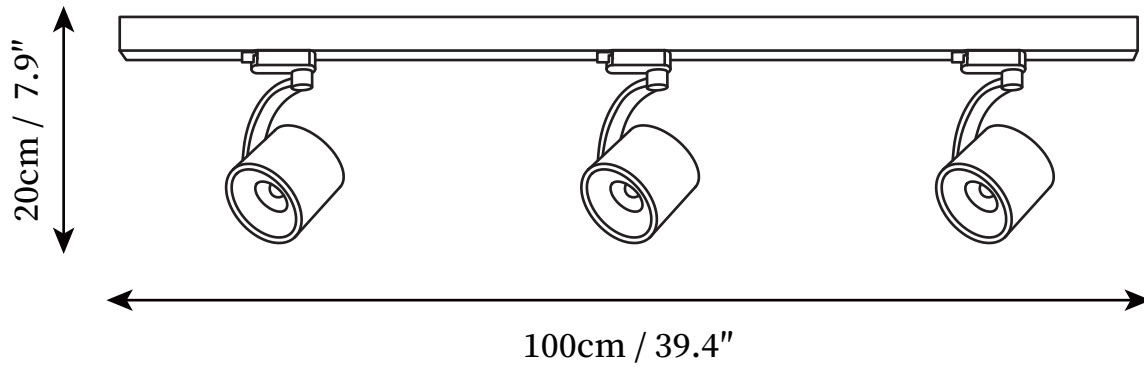

SPECIFICATION SHEET

SPECIFICATION DETAILS

*For custom options, consult factory for details

Fixture Dimensions	L 39.4" x H 7.9"(Track 100cm)
Light source	Integrated LED
Wattage	12W
Voltage	AC 110-240V
Color Temperature	3000K
CRI(Ra)	80CRI
Mounting	Ceiling
Driver Required	Yes
Optional Color Temps	Warm Light (3000K), Neutral Light (4500K), Cool Light (6000K)
LED Rated Life	30000hours
Dimming	Dimming is not supported
Finishes	White, Black
Shade Details	White, Black
Material	Aluminum
Wire Length	NO
Wire Type	NO

SPECIFICATION SHEET

SPECIFICATION DETAILS

*For custom options, consult factory for details

Fixture Dimensions	L 59" x H 7.9"(Track 100cm)
Light source	Integrated LED
Wattage	12W
Voltage	AC 110-240V
Color Temperature	3000K
CRI(Ra)	80CRI
Mounting	Ceiling
Driver Required	Yes
Optional Color Temps	Warm Light (3000K), Neutral Light (4500K), Cool Light (6000K)
LED Rated Life	30000hours
Dimming	Dimming is not supported
Finishes	White, Black
Shade Details	White, Black
Material	Aluminum
Wire Length	NO
Wire Type	NO