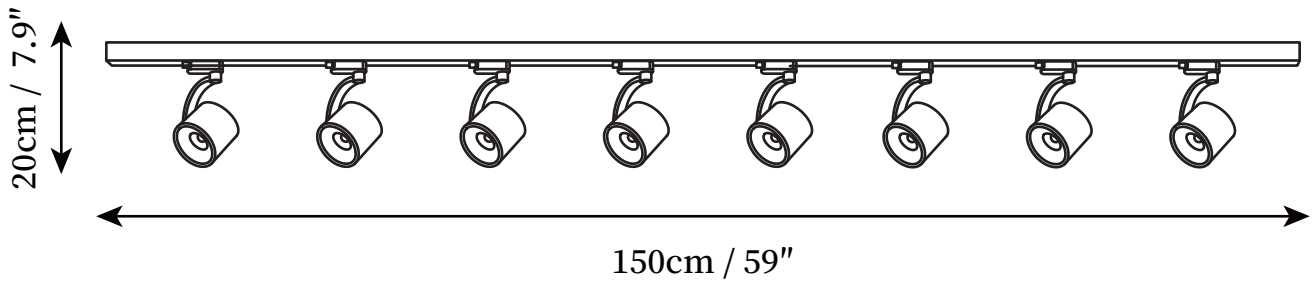

SPECIFICATION SHEET

SPECIFICATION DETAILS

*For custom options, consult factory for details

Fixture Dimensions	L 39.4" x H 7.9"(Track 100cm)
Light source	Integrated LED
Wattage	12W
Voltage	AC 110-240V
Color Temperature	3000K
CRI(Ra)	80CRI
Mounting	Ceiling
Driver Required	Yes
Optional Color Temps	Warm Light (3000K), Neutral Light (4500K), Cool Light (6000K)
LED Rated Life	30000hours
Dimming	Dimming is not supported
Finishes	White, Black
Shade Details	White, Black
Material	Aluminum
Wire Length	NO
Wire Type	NO

SPECIFICATION SHEET

SPECIFICATION DETAILS

*For custom options, consult factory for details

Fixture Dimensions	L 59" x H 7.9"(Track 100cm)
Light source	Integrated LED
Wattage	12W
Voltage	AC 110-240V
Color Temperature	3000K
CRI(Ra)	80CRI
Mounting	Ceiling
Driver Required	Yes
Optional Color Temps	Warm Light (3000K), Neutral Light (4500K), Cool Light (6000K)
LED Rated Life	30000hours
Dimming	Dimming is not supported
Finishes	White, Black
Shade Details	White, Black
Material	Aluminum
Wire Length	NO
Wire Type	NO