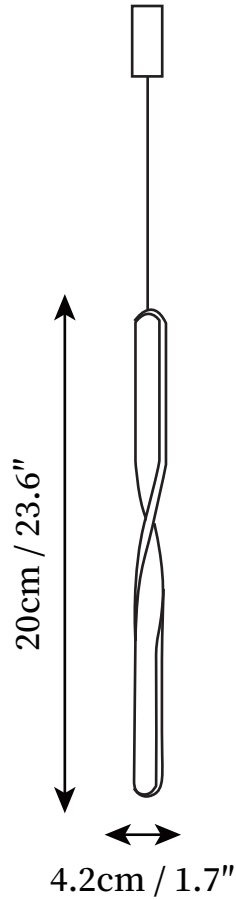

## SPECIFICATION DETAILS

\*For custom options, consult factory for details

<b>Fixture Dimensions</b>	D 1.7" x H 23.6"
<b>Light source</b>	Integrated LED
<b>Wattage</b>	20W
<b>Voltage</b>	AC 110-240V
<b>Color Temperature</b>	3000k
<b>CRI(Ra)</b>	80CRI
<b>Mounting</b>	Ceiling
<b>Driver Required</b>	Yes
<b>Optional Color Temps</b>	Warm Light (3000K), Neutral Light (4500K), Cool Light (6000K)
<b>LED Rated Life</b>	30000hours
<b>Dimming</b>	Dimming is not supported
<b>Finishes</b>	Black, White
<b>Shade Details</b>	White
<b>Material</b>	Metal, Iron, Acrylic
<b>Wire Length</b>	59"
<b>Wire Type</b>	Black Coaxial Wire