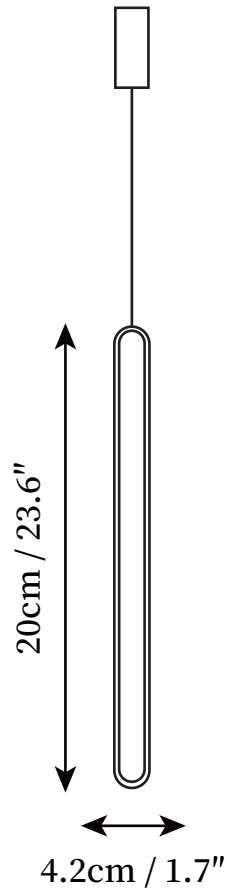

## SPECIFICATION DETAILS

\*For custom options, consult factory for details

<b>Fixture Dimensions</b>	D 1.7" x H 23.6"
<b>Light source</b>	Integrated LED
<b>Wattage</b>	20W
<b>Voltage</b>	AC 110-240V
<b>Color Temperature</b>	3000k
<b>CRI(Ra)</b>	80CRI
<b>Mounting</b>	Ceiling
<b>Driver Required</b>	Yes
<b>Optional Color Temps</b>	Warm Light (3000K), Neutral Light (4500K), Cool Light (6000K)
<b>LED Rated Life</b>	30000hours
<b>Dimming</b>	Dimming is not supported
<b>Finishes</b>	Black, White
<b>Shade Details</b>	White
<b>Material</b>	Metal, Iron, Acrylic
<b>Wire Length</b>	59"
<b>Wire Type</b>	Black Coaxial Wire