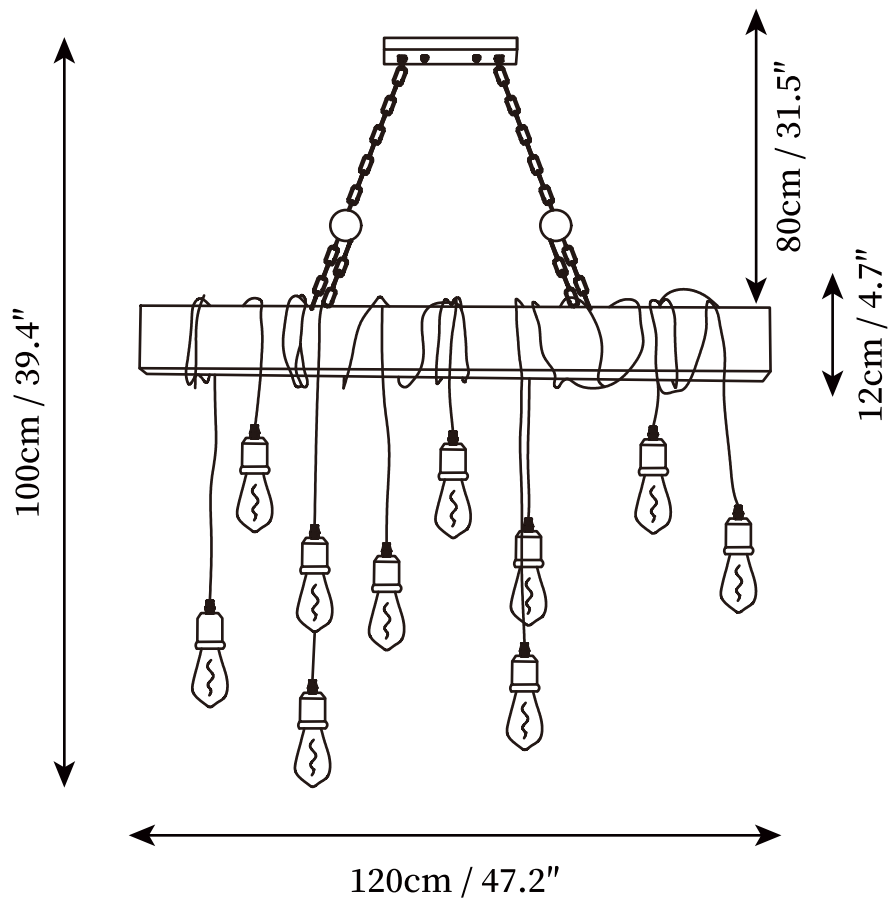

SPECIFICATION SHEET

SPECIFICATION DETAILS

*For custom options, consult factory for details

Fixture Dimensions	L 47.2" x H 39.4"
Light source	E26 or E27 (bulb not included)
Wattage	MAX 40W incandescent bulb or LED equivalent.
Voltage	AC 110-240V
Mounting	Hardwired.
Dimming	Compatible with dimmable bulbs (bulb not included)
Control method	Compatible with common wall switches(not included)
Finishes	Wood & Black
Shade Details	Wood & Black
Material	Iron, Metal, Wooden
Hanging Length	Chain lengths range between 31.5", the length can be specified according to needs