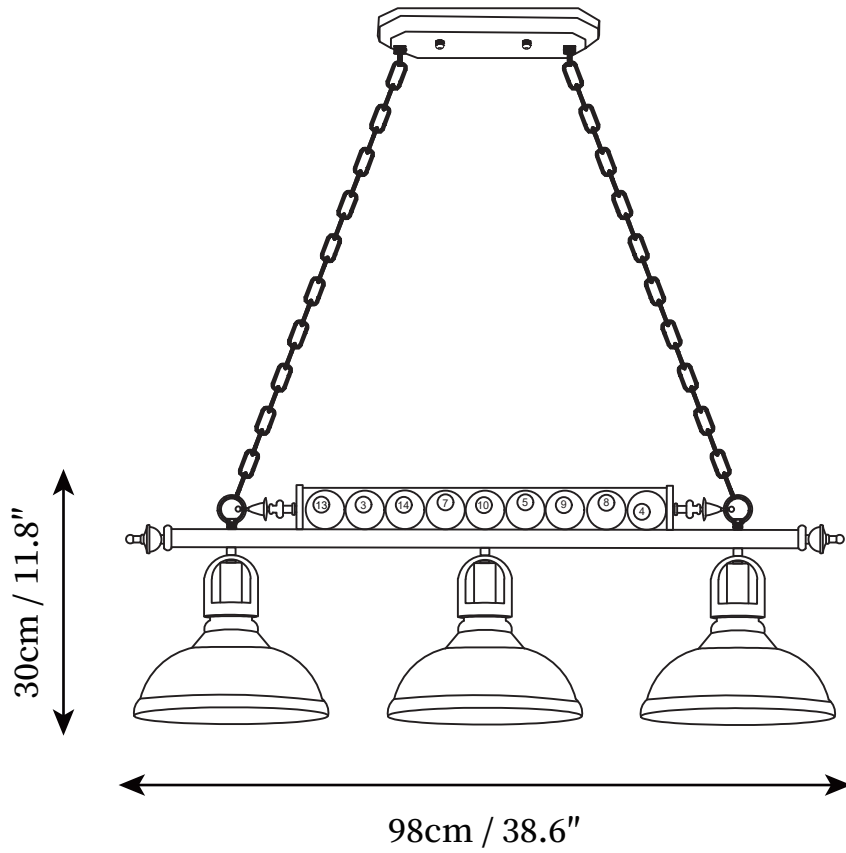

SPECIFICATION SHEET

SPECIFICATION DETAILS

*For custom options, consult factory for details

Fixture Dimensions	D 9.8" x H 9.1"
Light source	E26 or E27
Wattage	Max 40W
Voltage	AC 110-240V
Color Temperature	Based on the purchase of light bulbs
CRI(Ra)	80CRI
Mounting	Ceiling
Driver Required	NO
Optional Color Temps	Buy bulbs as needed
LED Rated Life	Based on bulb life (we do not supply bulbs)
Dimming	Dimming is not supported
Finishes	Black
Glass Details	Brown
Material	Iron, Metal, Glass
Hanging chain Length	Hanging chain 100cm / 39.4"
Hanging chain Type	Black / Hanging chain

SPECIFICATION SHEET

SPECIFICATION DETAILS

*For custom options, consult factory for details

Fixture Dimensions	L 30.3"x H 11.8"
Light source	E26 or E27
Wattage	Max 40W
Voltage	AC 110-240V
Color Temperature	Based on the purchase of light bulbs
CRI(Ra)	80CRI
Mounting	Ceiling
Driver Required	NO
Optional Color Temps	Buy bulbs as needed
LED Rated Life	Based on bulb life (we do not supply bulbs)
Dimming	Dimming is not supported
Finishes	Black
Glass Details	Brown
Material	Iron, Metal, Glass
Hanging chain Length	Hanging chain 100cm / 39.4"
Hanging chain Type	Black / Hanging chain

SPECIFICATION SHEET

SPECIFICATION DETAILS

*For custom options, consult factory for details

Fixture Dimensions	L 38.6" x H 11.8"
Light source	E26 or E27
Wattage	Max 40W
Voltage	AC 110-240V
Color Temperature	Based on the purchase of light bulbs
CRI(Ra)	80CRI
Mounting	Ceiling
Driver Required	NO
Optional Color Temps	Buy bulbs as needed
LED Rated Life	Based on bulb life (we do not supply bulbs)
Dimming	Dimming is not supported
Finishes	Black
Glass Details	Brown
Material	Iron, Metal, Glass
Hanging chain Length	Hanging chain 100cm / 39.4"
Hanging chain Type	Black / Hanging chain