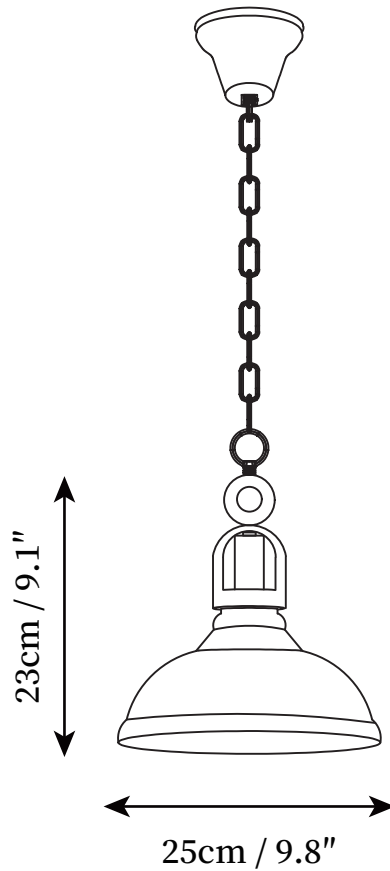

SPECIFICATION SHEET

SPECIFICATION DETAILS

*For custom options, consult factory for details

Fixture Dimensions	D 9.8" x H 9.1"
Light source	E26 or E27
Wattage	Max 40W
Voltage	AC 110-240V
Color Temperature	Based on the purchase of light bulbs
CRI(Ra)	80CRI
Mounting	Ceiling
Driver Required	NO
Optional Color Temps	Buy bulbs as needed
LED Rated Life	Based on bulb life (we do not supply bulbs)
Dimming	Dimming is not supported
Finishes	Black
Glass Details	Brown
Material	Iron, Metal, Glass
Hanging chain Length	Hanging chain 100cm / 39.4"
Hanging chain Type	Black / Hanging chain

SPECIFICATION SHEET

SPECIFICATION DETAILS

*For custom options, consult factory for details

Fixture Dimensions	L 30.3"x H 11.8"
Light source	E26 or E27
Wattage	Max 40W
Voltage	AC 110-240V
Color Temperature	Based on the purchase of light bulbs
CRI(Ra)	80CRI
Mounting	Ceiling
Driver Required	NO
Optional Color Temps	Buy bulbs as needed
LED Rated Life	Based on bulb life (we do not supply bulbs)
Dimming	Dimming is not supported
Finishes	Black
Glass Details	Brown
Material	Iron, Metal, Glass
Hanging chain Length	Hanging chain 100cm / 39.4"
Hanging chain Type	Black / Hanging chain

SPECIFICATION SHEET

SPECIFICATION DETAILS

*For custom options, consult factory for details

Fixture Dimensions	L 38.6" x H 11.8"
Light source	E26 or E27
Wattage	Max 40W
Voltage	AC 110-240V
Color Temperature	Based on the purchase of light bulbs
CRI(Ra)	80CRI
Mounting	Ceiling
Driver Required	NO
Optional Color Temps	Buy bulbs as needed
LED Rated Life	Based on bulb life (we do not supply bulbs)
Dimming	Dimming is not supported
Finishes	Black
Glass Details	Brown
Material	Iron, Metal, Glass
Hanging chain Length	Hanging chain 100cm / 39.4"
Hanging chain Type	Black / Hanging chain