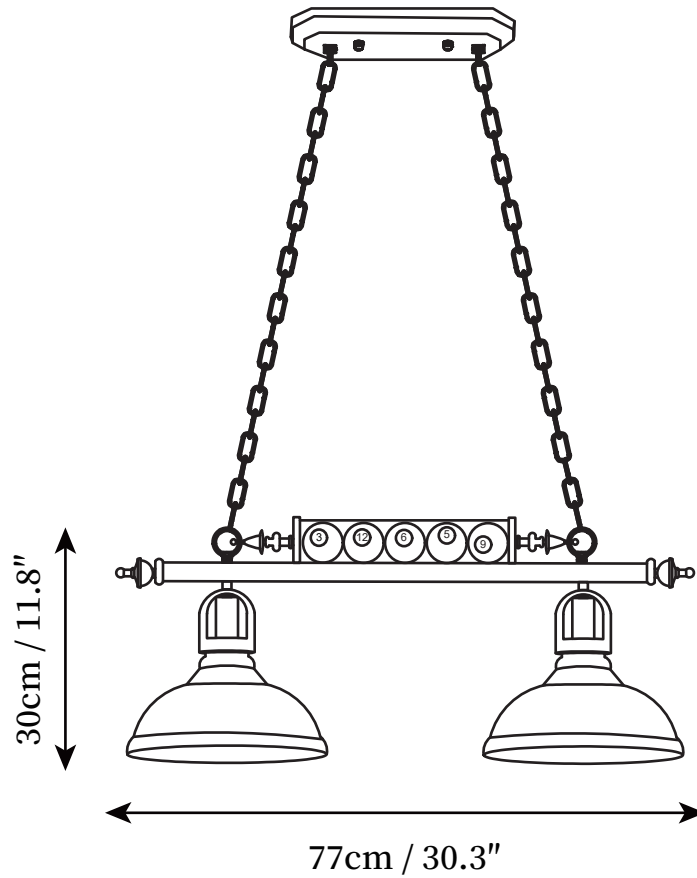

SPECIFICATION SHEET

SPECIFICATION DETAILS

*For custom options, consult factory for details

Fixture Dimensions	D 9.8" x H 9.1"
Light source	E26 or E27
Wattage	Max 40W
Voltage	AC 110-240V
Color Temperature	Based on the purchase of light bulbs
CRI(Ra)	80CRI
Mounting	Ceiling
Driver Required	NO
Optional Color Temps	Buy bulbs as needed
LED Rated Life	Based on bulb life (we do not supply bulbs)
Dimming	Dimming is not supported
Finishes	Black
Glass Details	Brown
Material	Iron, Metal, Glass
Hanging chain Length	Hanging chain 100cm / 39.4"
Hanging chain Type	Black / Hanging chain

SPECIFICATION SHEET

SPECIFICATION DETAILS

*For custom options, consult factory for details

Fixture Dimensions	L 30.3"x H 11.8"
Light source	E26 or E27
Wattage	Max 40W
Voltage	AC 110-240V
Color Temperature	Based on the purchase of light bulbs
CRI(Ra)	80CRI
Mounting	Ceiling
Driver Required	NO
Optional Color Temps	Buy bulbs as needed
LED Rated Life	Based on bulb life (we do not supply bulbs)
Dimming	Dimming is not supported
Finishes	Black
Glass Details	Brown
Material	Iron, Metal, Glass
Hanging chain Length	Hanging chain 100cm / 39.4"
Hanging chain Type	Black / Hanging chain

SPECIFICATION SHEET

SPECIFICATION DETAILS

*For custom options, consult factory for details

Fixture Dimensions	L 38.6" x H 11.8"
Light source	E26 or E27
Wattage	Max 40W
Voltage	AC 110-240V
Color Temperature	Based on the purchase of light bulbs
CRI(Ra)	80CRI
Mounting	Ceiling
Driver Required	NO
Optional Color Temps	Buy bulbs as needed
LED Rated Life	Based on bulb life (we do not supply bulbs)
Dimming	Dimming is not supported
Finishes	Black
Glass Details	Brown
Material	Iron, Metal, Glass
Hanging chain Length	Hanging chain 100cm / 39.4"
Hanging chain Type	Black / Hanging chain