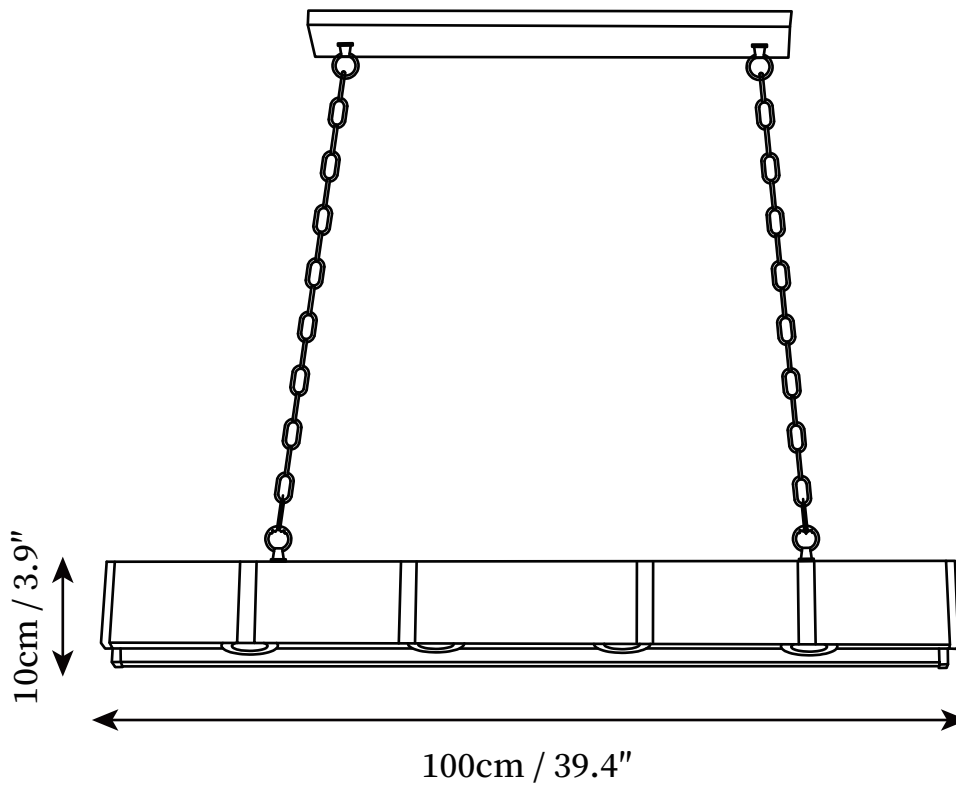

## SPECIFICATION DETAILS

\*For custom options, consult factory for details

<b>Fixture Dimmensions</b>	L 39.4" x W 3.9" x H 3.9"
<b>Light source</b>	Integrated LED
<b>Wattage</b>	7W(single light)
<b>Voltage</b>	AC 110-240V
<b>Color Temperature</b>	3000k
<b>CRI(Ra)</b>	80CRI
<b>Mounting</b>	Ceiling
<b>Driver Required</b>	Yes
<b>Optional Color Temps</b>	Warm Light (3000K), Neutral Light (4500K), Cool Light (6000K)
<b>LED Rated Life</b>	30000hours
<b>Dimming</b>	Dimming is not supported
<b>Finishes</b>	Wood&Black
<b>Shade Details</b>	Wood&Black
<b>Material</b>	Iron, Metal, Wooden
<b>Hanging chain Length</b>	Hanging chain 100cm / 39.4"
<b>Hanging chain Type</b>	Black / Hanging chain