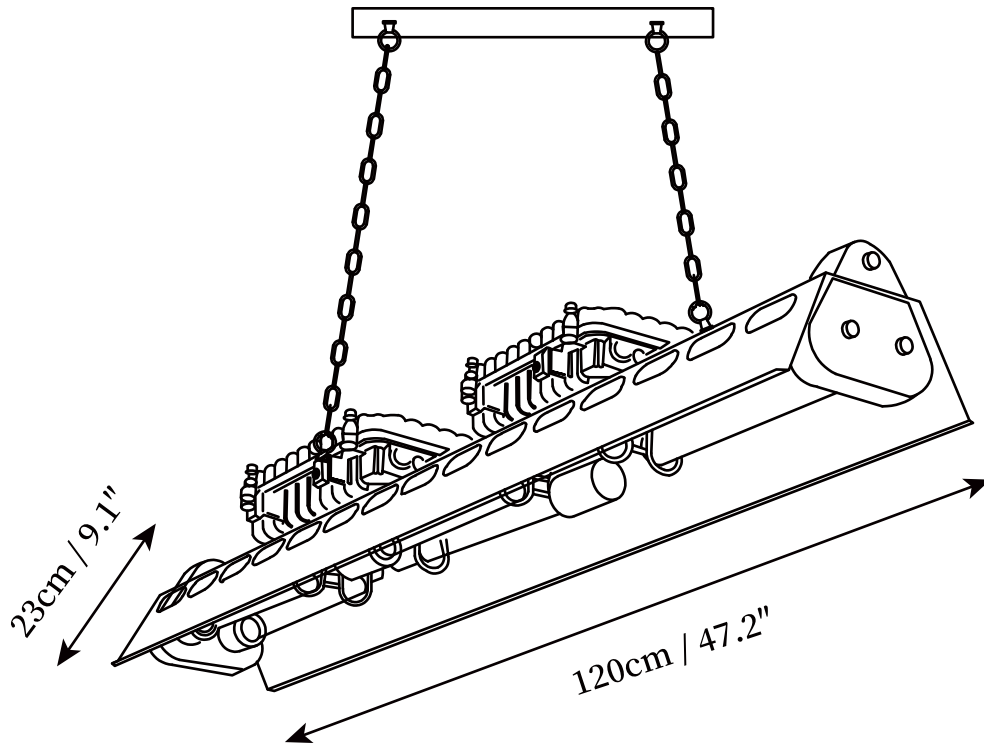

SPECIFICATION SHEET

SPECIFICATION DETAILS

*For custom options, consult factory for details

Fixture Dimensions	L 30.7" x W 7.5" x H 9.1", L 38.6" x W 7.5" x H 9.1"
Light source	E26 or E27 (bulb not included)
Wattage	MAX 40W incandescent bulb or LED equivalent.
Voltage	AC 110-240V
Mounting	Hardwired.
Dimming	Compatible with dimmable bulbs (bulb not included)
Control method	Compatible with common wall switches (not included)
Finishes	Rust color.
Shade Details	Rust color.
Material	Iron, Metal
Hanging Length	Suspension chain length is 100cm/39.4", the length can be specified according to needs

SPECIFICATION SHEET

SPECIFICATION DETAILS

*For custom options, consult factory for details

Fixture Dimensions	L 47.2" x W 7.5" x H 9.1"
Light source	E26 or E27 (bulb not included)
Wattage	MAX 40W incandescent bulb or LED equivalent.
Voltage	AC 110-240V
Mounting	Hardwired.
Dimming	Compatible with dimmable bulbs (bulb not included)
Control method	Compatible with common wall switches (not included)
Finishes	Rust color.
Shade Details	Rust color.
Material	Iron, Metal
Hanging Length	Suspension chain length is 100cm/39.4", the length can be specified according to needs