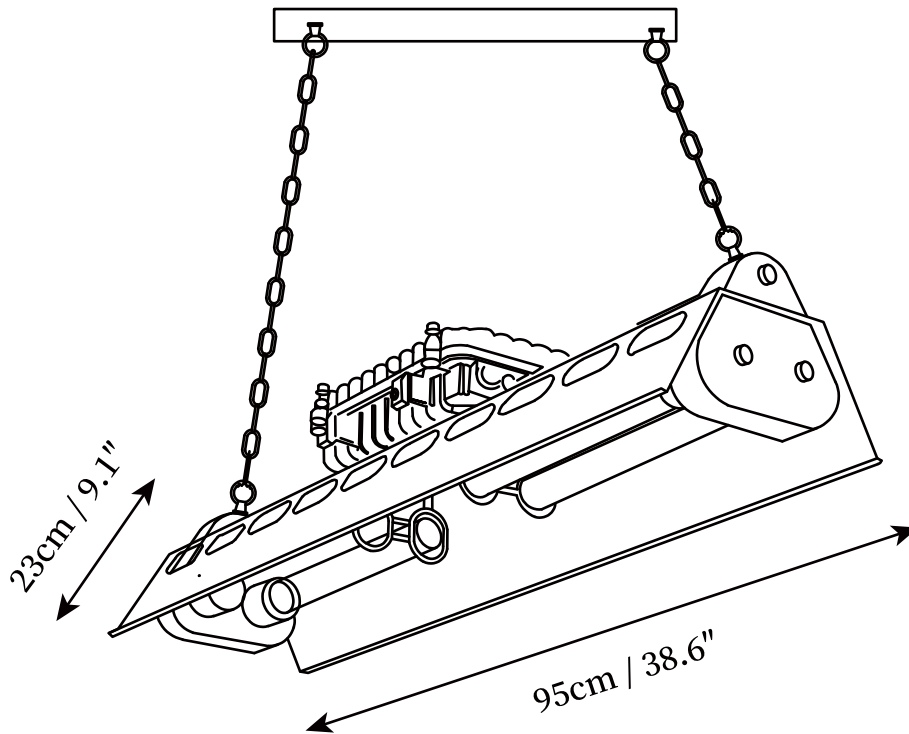

SPECIFICATION SHEET

SPECIFICATION DETAILS

*For custom options, consult factory for details

Fixture Dimensions	L 30.7" x W 7.5" x H 9.1", L 38.6" x W 7.5" x H 9.1"
Light source	E26 or E27 (bulb not included)
Wattage	MAX 40W incandescent bulb or LED equivalent.
Voltage	AC 110-240V
Mounting	Hardwired.
Dimming	Compatible with dimmable bulbs (bulb not included)
Control method	Compatible with common wall switches (not included)
Finishes	Rust color.
Shade Details	Rust color.
Material	Iron, Metal
Hanging Length	Suspension chain length is 100cm/39.4", the length can be specified according to needs

SPECIFICATION SHEET

SPECIFICATION DETAILS

*For custom options, consult factory for details

Fixture Dimensions	L 47.2" x W 7.5" x H 9.1"
Light source	E26 or E27 (bulb not included)
Wattage	MAX 40W incandescent bulb or LED equivalent.
Voltage	AC 110-240V
Mounting	Hardwired.
Dimming	Compatible with dimmable bulbs (bulb not included)
Control method	Compatible with common wall switches (not included)
Finishes	Rust color.
Shade Details	Rust color.
Material	Iron, Metal
Hanging Length	Suspension chain length is 100cm/39.4", the length can be specified according to needs