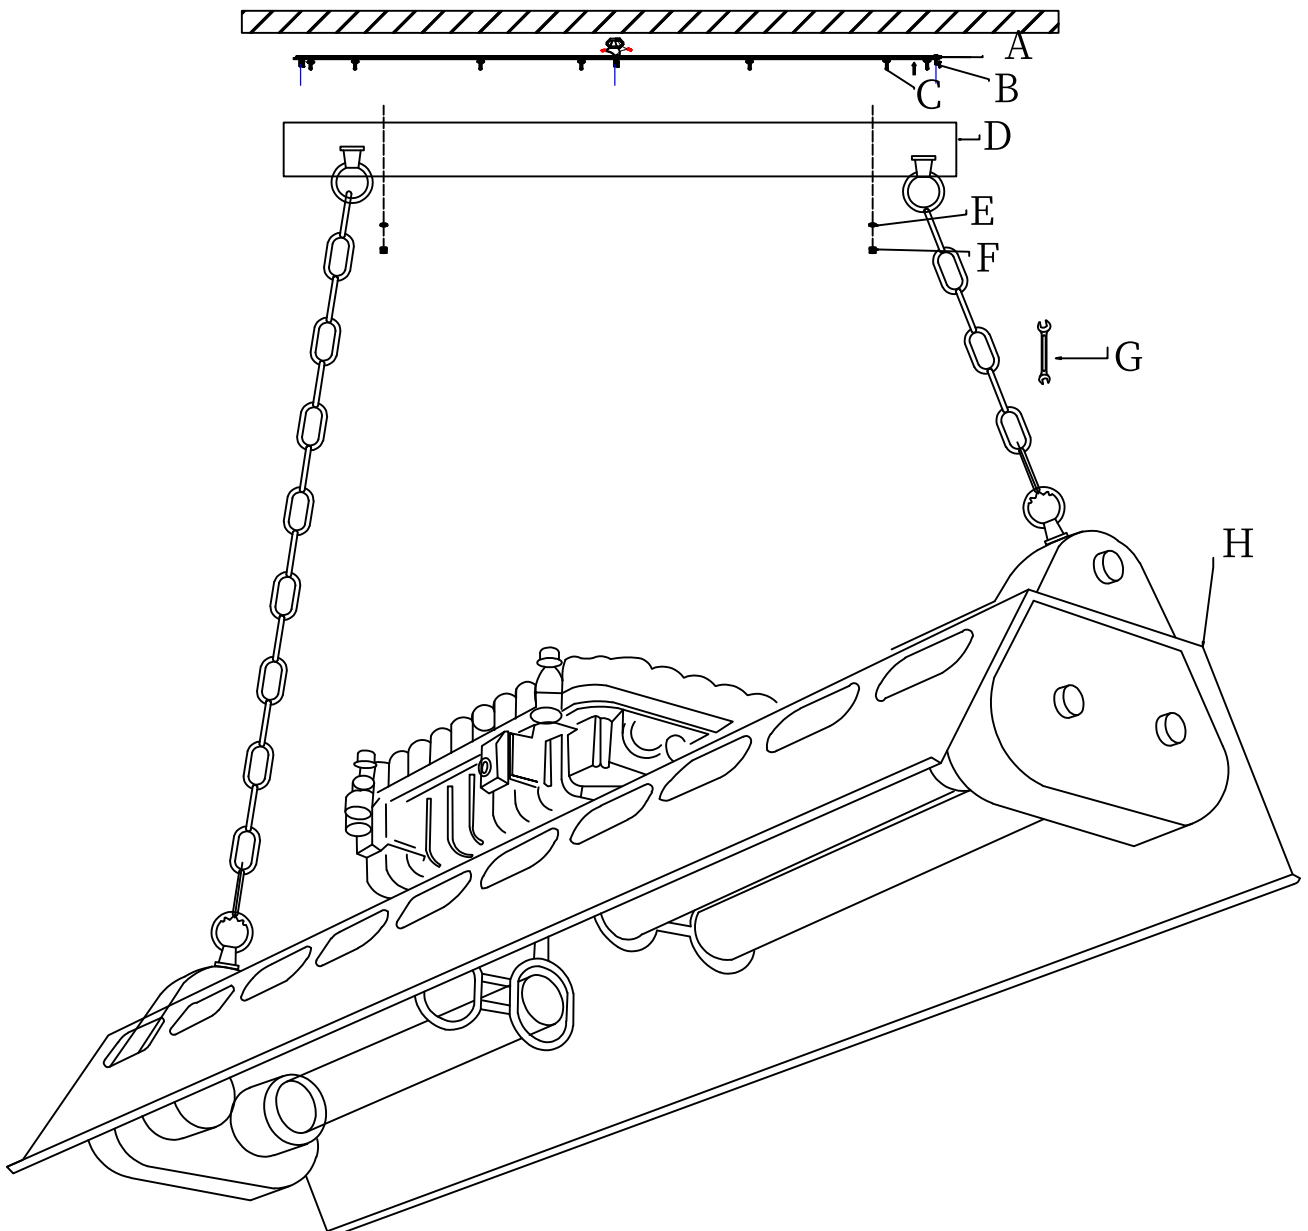

- (A) Mounting Plate(1)
- (B) Connection Rods(4)
- (C) Mounting Screws(4)
- (D) Canopy(1)
- (E) Nuts(4)
- (F) Caps(4)
- (G) T-Wrench(1)
- (H) Lamp Body

| Installation Hardware Kit  |   |   |   |
|--|---|---|---|
| ①  | ②   | ③   | ④   |
|  |  |  |  |