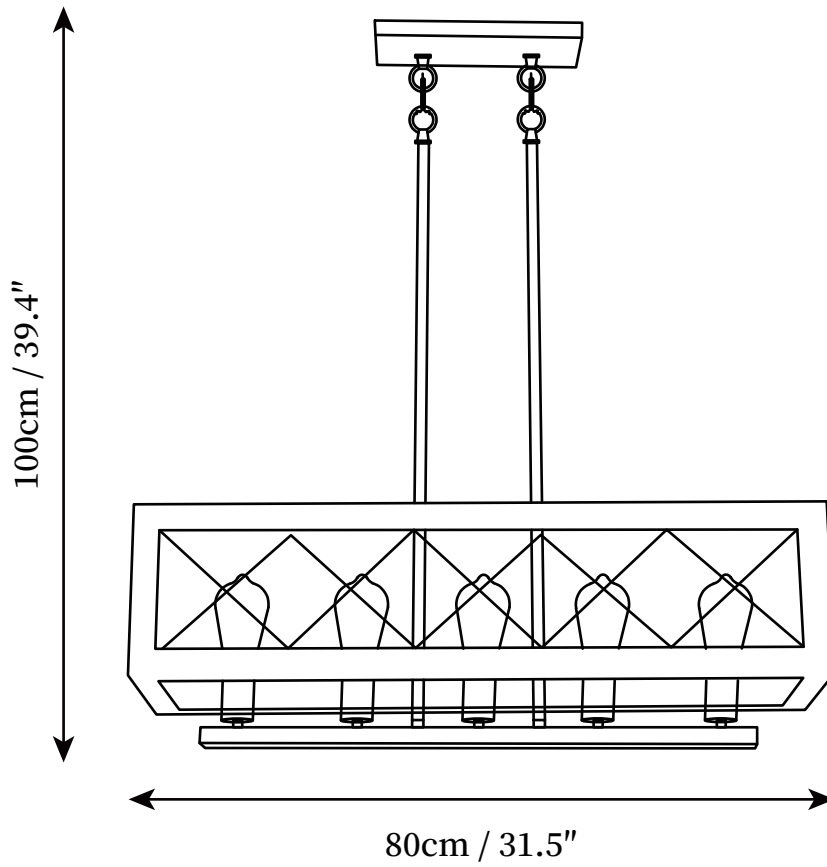

SPECIFICATION SHEET

SPECIFICATION DETAILS

*For custom options, consult factory for details

Fixture Dimmensions	L 31.5" x W 9.8" x H 39.4"
Light source	E26 or E27
Wattage	Max 40W
Voltage	AC 110-240V
Color Temperature	Based on the purchase of light bulbs
CRI(Ra)	80CRI
Mounting	Ceiling
Driver Required	NO
Optional Color Temps	Buy bulbs as needed
LED Rated Life	Based on bulb life (we do not supply bulbs)
Dimming	Dimming is not supported
Finishes	Wood&Black
Shade Details	Wood&Black
Material	Iron, Metal, Wooden
Rod Length	Suspension rod length 50cm/19.7"
Rod Type	Black / Rod