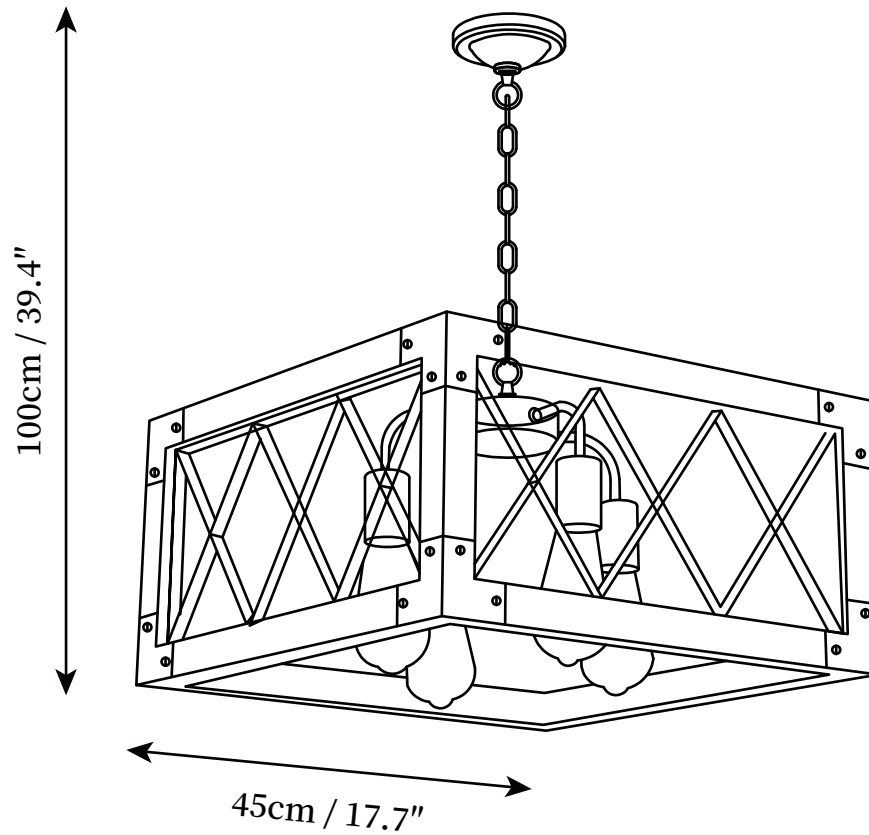

## SPECIFICATION DETAILS

\*For custom options, consult factory for details

<b>Fixture Dimensions</b>	L 5.9" x W 5.9" x H 39.4"
<b>Light source</b>	E26 or E27
<b>Wattage</b>	Max 40W
<b>Voltage</b>	AC 110-240V
<b>Color Temperature</b>	Based on the purchase of light bulbs
<b>CRI(Ra)</b>	80CRI
<b>Mounting</b>	Ceiling
<b>Driver Required</b>	NO
<b>Optional Color Temps</b>	Buy bulbs as needed
<b>LED Rated Life</b>	Based on bulb life (we do not supply bulbs)
<b>Dimming</b>	Dimming is not supported
<b>Finishes</b>	Wood&Black
<b>Shade Details</b>	Wood&Black
<b>Material</b>	Iron, Metal, Wooden
<b>Hanging chain Length</b>	Hanging chain 100cm / 39.4"
<b>Hanging chain Type</b>	Black / Hanging chain

## SPECIFICATION DETAILS

\*For custom options, consult factory for details

<b>Fixture Dimensions</b>	L 17.7" x W 17.7" x H 39.4"
<b>Light source</b>	E26 or E27
<b>Wattage</b>	Max 40W
<b>Voltage</b>	AC 110-240V
<b>Color Temperature</b>	Based on the purchase of light bulbs
<b>CRI(Ra)</b>	80CRI
<b>Mounting</b>	Ceiling
<b>Driver Required</b>	NO
<b>Optional Color Temps</b>	Buy bulbs as needed
<b>LED Rated Life</b>	Based on bulb life (we do not supply bulbs)
<b>Dimming</b>	Dimming is not supported
<b>Finishes</b>	Wood&Black
<b>Shade Details</b>	Wood&Black
<b>Material</b>	Iron, Metal, Wooden
<b>Hanging chain Length</b>	Hanging chain 100cm / 39.4"
<b>Hanging chain Type</b>	Black / Hanging chain