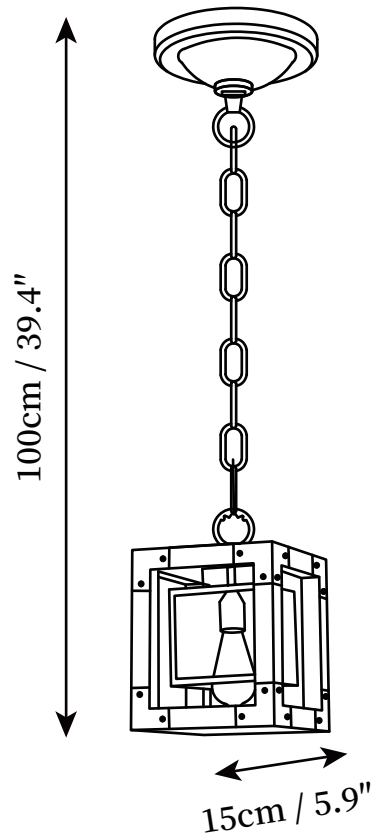

## SPECIFICATION DETAILS

\*For custom options, consult factory for details

<b>Fixture Dimensions</b>	L 5.9" x W 5.9" x H 39.4"
<b>Light source</b>	E26 or E27
<b>Wattage</b>	Max 40W
<b>Voltage</b>	AC 110-240V
<b>Color Temperature</b>	Based on the purchase of light bulbs
<b>CRI(Ra)</b>	80CRI
<b>Mounting</b>	Ceiling
<b>Driver Required</b>	NO
<b>Optional Color Temps</b>	Buy bulbs as needed
<b>LED Rated Life</b>	Based on bulb life (we do not supply bulbs)
<b>Dimming</b>	Dimming is not supported
<b>Finishes</b>	Wood&Black
<b>Shade Details</b>	Wood&Black
<b>Material</b>	Iron, Metal, Wooden
<b>Hanging chain Length</b>	Hanging chain 100cm / 39.4"
<b>Hanging chain Type</b>	Black / Hanging chain

## SPECIFICATION DETAILS

\*For custom options, consult factory for details

<b>Fixture Dimensions</b>	L 17.7" x W 17.7" x H 39.4"
<b>Light source</b>	E26 or E27
<b>Wattage</b>	Max 40W
<b>Voltage</b>	AC 110-240V
<b>Color Temperature</b>	Based on the purchase of light bulbs
<b>CRI(Ra)</b>	80CRI
<b>Mounting</b>	Ceiling
<b>Driver Required</b>	NO
<b>Optional Color Temps</b>	Buy bulbs as needed
<b>LED Rated Life</b>	Based on bulb life (we do not supply bulbs)
<b>Dimming</b>	Dimming is not supported
<b>Finishes</b>	Wood&Black
<b>Shade Details</b>	Wood&Black
<b>Material</b>	Iron, Metal, Wooden
<b>Hanging chain Length</b>	Hanging chain 100cm / 39.4"
<b>Hanging chain Type</b>	Black / Hanging chain