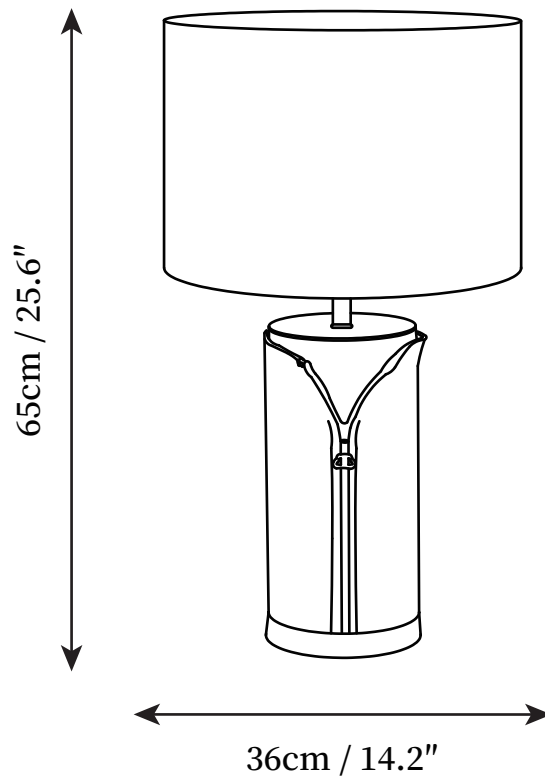

SPECIFICATION SHEET

SPECIFICATION DETAILS

*For custom options, consult factory for details

	D 14.2" x H 25.6"
Light source	E26 or E27
Wattage	40W
Voltage	AC 110-240V
Color Temperature	Based on the purchase of light bulbs
CRI(Ra)	80CRI
Mounting	Table
Driver Required	NO
Optional Color Temps	Buy bulbs as needed
LED Rated Life	Based on bulb life (we do not supply bulbs)
Dimming	Dimming is not supported
Finishes	Grey
Shade Details	White
Material	Leather, Metal, Fabric
Wire Length	59"
Wire Type	Wire with switch plug