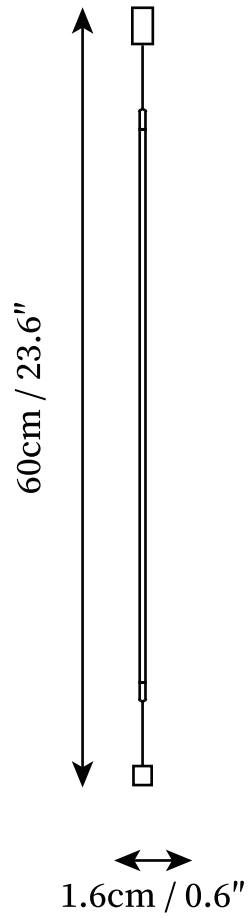

SPECIFICATION SHEET

SPECIFICATION DETAILS

*For custom options, consult factory for details

Fixture Dimensions	D 0.6" x H 23.6"
Light source	Integrated LED
Wattage	9W
Voltage	AC 110-240V
Color Temperature	3000k
CRI(Ra)	80CRI
Mounting	Floor
Driver Required	Yes
Optional Color Temps	Warm Light (3000K), Neutral Light (4500K), Cool Light (6000K)
LED Rated Life	30000hours
Dimming	Dimming is not supported
Finishes	Black
Shade Details	Black
Material	Metal, PMMA
Wire Length	98.4"
Wire Type	Wire with switch plug