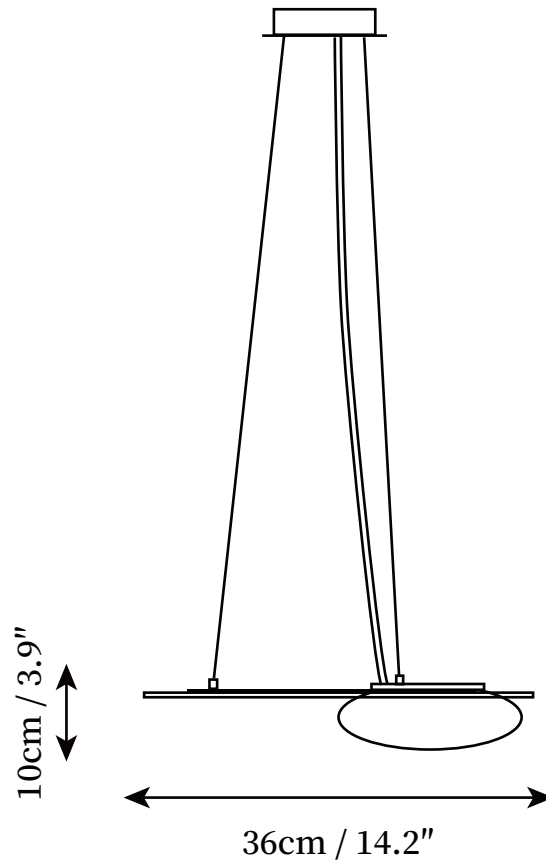

SPECIFICATION SHEET

SPECIFICATION DETAILS

*For custom options, consult factory for details

Fixture Dimensions	D 14.2" x H 3.9"
Light source	Integrated LED
Wattage	10W
Voltage	AC 110-240V
Color Temperature	3000k
CRI(Ra)	80CRI
Mounting	Ceiling
Driver Required	Yes
Optional Color Temps	Warm Light (3000K), Neutral Light (4500K), Cool Light (6000K)
LED Rated Life	30000hours
Dimming	Dimming is not supported
Finishes	Black, Gold
Shade Details	White
Material	Metal, Iron, Glass
Wire Length	59"
Wire Type	Black Coaxial Wire

SPECIFICATION SHEET

SPECIFICATION DETAILS

*For custom options, consult factory for details

Fixture Dimensions	D 18.9" x H 3.9"
Light source	Integrated LED
Wattage	10W
Voltage	AC 110-240V
Color Temperature	3000k
CRI(Ra)	80CRI
Mounting	Ceiling
Driver Required	Yes
Optional Color Temps	Warm Light (3000K), Neutral Light (4500K), Cool Light (6000K)
LED Rated Life	30000hours
Dimming	Dimming is not supported
Finishes	Black, Gold
Shade Details	White
Material	Metal, Iron, Glass
Wire Length	59"
Wire Type	Black Coaxial Wire