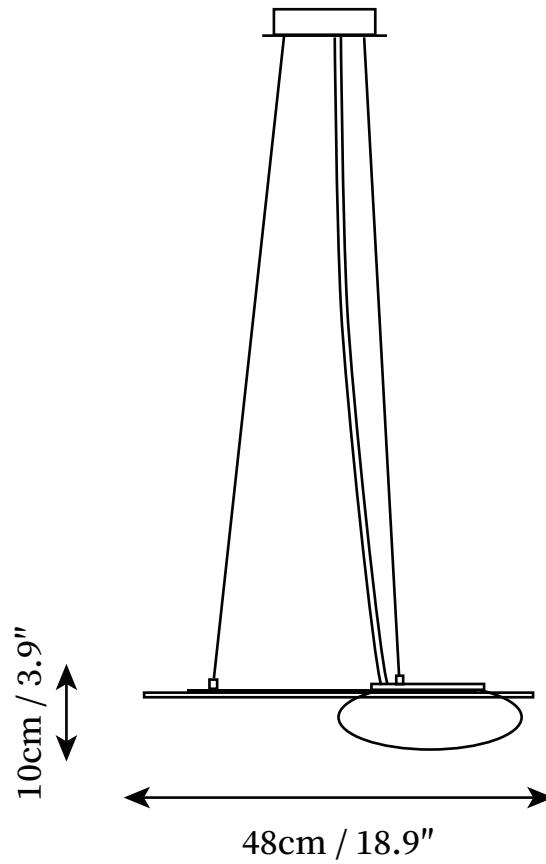

SPECIFICATION SHEET

SPECIFICATION DETAILS

*For custom options, consult factory for details

Fixture Dimensions	D 14.2" x H 3.9"
Light source	Integrated LED
Wattage	10W
Voltage	AC 110-240V
Color Temperature	3000k
CRI(Ra)	80CRI
Mounting	Ceiling
Driver Required	Yes
Optional Color Temps	Warm Light (3000K), Neutral Light (4500K), Cool Light (6000K)
LED Rated Life	30000hours
Dimming	Dimming is not supported
Finishes	Black, Gold
Shade Details	White
Material	Metal, Iron, Glass
Wire Length	59"
Wire Type	Black Coaxial Wire

SPECIFICATION SHEET

SPECIFICATION DETAILS

*For custom options, consult factory for details

Fixture Dimensions	D 18.9" x H 3.9"
Light source	Integrated LED
Wattage	10W
Voltage	AC 110-240V
Color Temperature	3000k
CRI(Ra)	80CRI
Mounting	Ceiling
Driver Required	Yes
Optional Color Temps	Warm Light (3000K), Neutral Light (4500K), Cool Light (6000K)
LED Rated Life	30000hours
Dimming	Dimming is not supported
Finishes	Black, Gold
Shade Details	White
Material	Metal, Iron, Glass
Wire Length	59"
Wire Type	Black Coaxial Wire