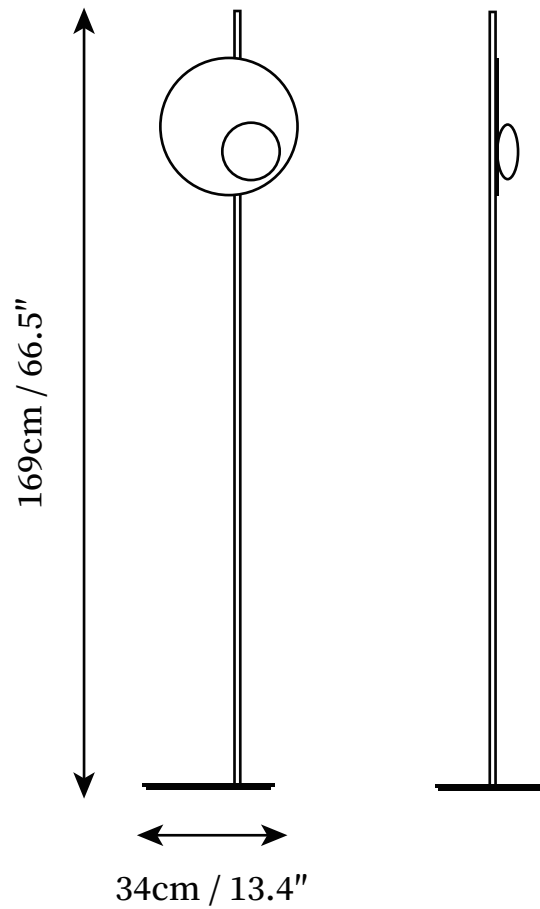

SPECIFICATION SHEET

SPECIFICATION DETAILS

*For custom options, consult factory for details

Fixture Dimensions	D 13.4" x H 66.5"
Light source	Integrated LED
Wattage	10W
Voltage	AC 110-240V
Color Temperature	3000k
CRI(Ra)	80CRI
Mounting	Floor
Driver Required	Yes
Optional Color Temps	Warm Light (3000K), Neutral Light (4500K), Cool Light (6000K)
LED Rated Life	30000hours
Dimming	Dimming is not supported
Finishes	Black
Shade Details	White
Material	Metal, Iron, Glass
Wire Length	98.4"
Wire Type	Wire with switch plug