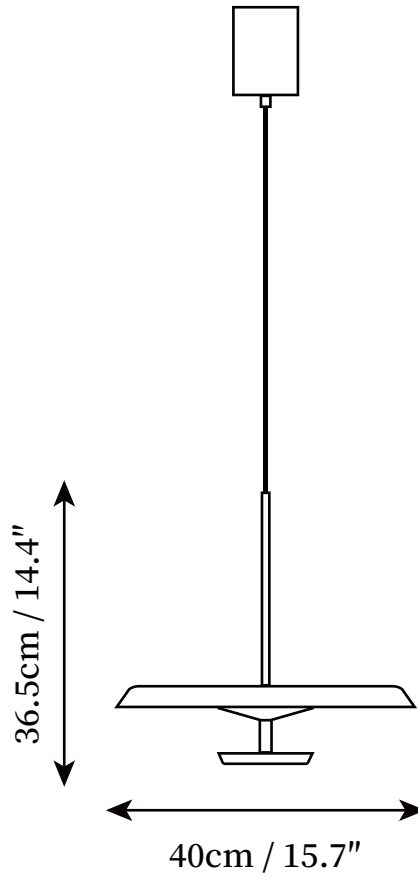

SPECIFICATION SHEET

SPECIFICATION DETAILS

*For custom options, consult factory for details

Fixture Dimensions	D 9.8" x H 10.4"
Light source	Integrated LED
Wattage	6W
Voltage	AC 110-240V
Color Temperature	3000k
CRI(Ra)	80CRI
Mounting	Ceiling
Driver Required	Yes
Optional Color Temps	Warm Light (3000K), Neutral Light (4500K), Cool Light (6000K)
LED Rated Life	30000hours
Dimming	Dimming is not supported
Finishes	White, Green, Dark red
Shade Details	White, Green, Dark red
Material	Aluminum, Metal
Wire Length	59"
Wire Type	Black Coaxial Wire

SPECIFICATION SHEET

SPECIFICATION DETAILS

*For custom options, consult factory for details

Fixture Dimensions	D 15.7" x H 14.4"
Light source	Integrated LED
Wattage	15W
Voltage	AC 110-240V
Color Temperature	3000k
CRI(Ra)	80CRI
Mounting	Ceiling
Driver Required	Yes
Optional Color Temps	Warm Light (3000K), Neutral Light (4500K), Cool Light (6000K)
LED Rated Life	30000hours
Dimming	Dimming is not supported
Finishes	White, Green, Dark red
Shade Details	White, Green, Dark red
Material	Aluminum, Metal
Wire Length	59"
Wire Type	Black Coaxial Wire

SPECIFICATION SHEET

SPECIFICATION DETAILS

*For custom options, consult factory for details

Fixture Dimensions	D 23.6" x H 18.1"
Light source	Integrated LED
Wattage	22W
Voltage	AC 110-240V
Color Temperature	3000k
CRI(Ra)	80CRI
Mounting	Ceiling
Driver Required	Yes
Optional Color Temps	Warm Light (3000K), Neutral Light (4500K), Cool Light (6000K)
LED Rated Life	30000hours
Dimming	Dimming is not supported
Finishes	White, Green, Dark red
Shade Details	White, Green, Dark red
Material	Aluminum, Metal
Wire Length	59"
Wire Type	Black Coaxial Wire