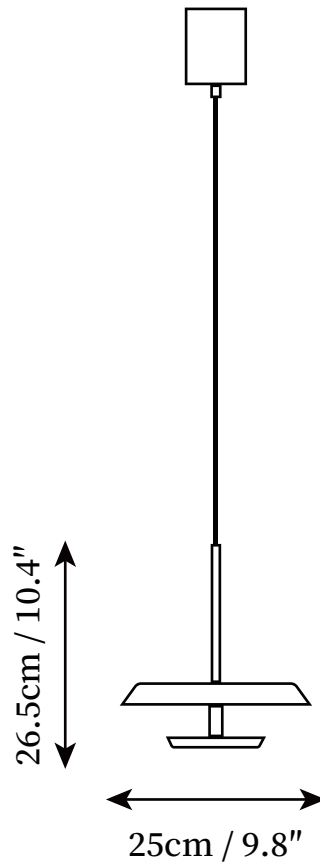

SPECIFICATION SHEET

SPECIFICATION DETAILS

*For custom options, consult factory for details

Fixture Dimensions	D 9.8" x H 10.4"
Light source	Integrated LED
Wattage	6W
Voltage	AC 110-240V
Color Temperature	3000k
CRI(Ra)	80CRI
Mounting	Ceiling
Driver Required	Yes
Optional Color Temps	Warm Light (3000K), Neutral Light (4500K), Cool Light (6000K)
LED Rated Life	30000hours
Dimming	Dimming is not supported
Finishes	White, Green, Dark red
Shade Details	White, Green, Dark red
Material	Aluminum, Metal
Wire Length	59"
Wire Type	Black Coaxial Wire

SPECIFICATION SHEET

SPECIFICATION DETAILS

*For custom options, consult factory for details

Fixture Dimensions	D 15.7" x H 14.4"
Light source	Integrated LED
Wattage	15W
Voltage	AC 110-240V
Color Temperature	3000k
CRI(Ra)	80CRI
Mounting	Ceiling
Driver Required	Yes
Optional Color Temps	Warm Light (3000K), Neutral Light (4500K), Cool Light (6000K)
LED Rated Life	30000hours
Dimming	Dimming is not supported
Finishes	White, Green, Dark red
Shade Details	White, Green, Dark red
Material	Aluminum, Metal
Wire Length	59"
Wire Type	Black Coaxial Wire

SPECIFICATION SHEET

SPECIFICATION DETAILS

*For custom options, consult factory for details

Fixture Dimensions	D 23.6" x H 18.1"
Light source	Integrated LED
Wattage	22W
Voltage	AC 110-240V
Color Temperature	3000k
CRI(Ra)	80CRI
Mounting	Ceiling
Driver Required	Yes
Optional Color Temps	Warm Light (3000K), Neutral Light (4500K), Cool Light (6000K)
LED Rated Life	30000hours
Dimming	Dimming is not supported
Finishes	White, Green, Dark red
Shade Details	White, Green, Dark red
Material	Aluminum, Metal
Wire Length	59"
Wire Type	Black Coaxial Wire