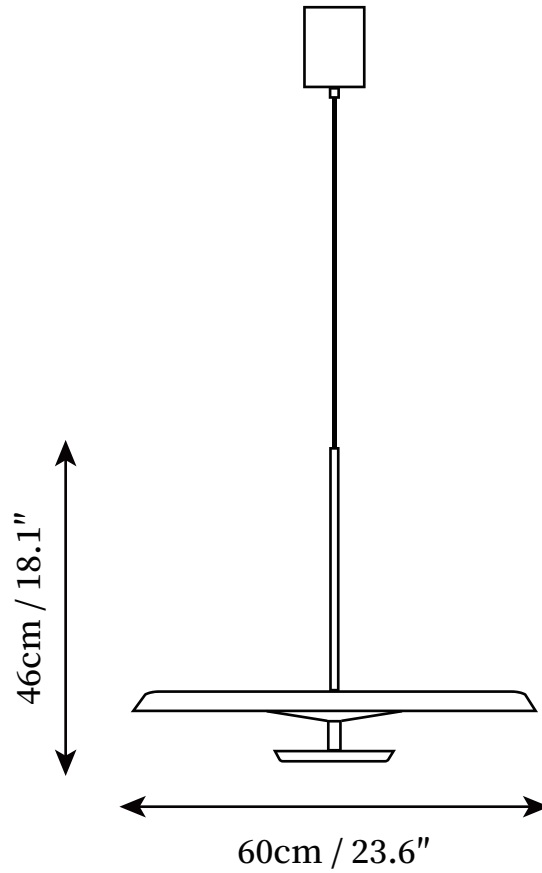

SPECIFICATION SHEET

SPECIFICATION DETAILS

*For custom options, consult factory for details

Fixture Dimensions	D 9.8" x H 10.4"
Light source	Integrated LED
Wattage	6W
Voltage	AC 110-240V
Color Temperature	3000k
CRI(Ra)	80CRI
Mounting	Ceiling
Driver Required	Yes
Optional Color Temps	Warm Light (3000K), Neutral Light (4500K), Cool Light (6000K)
LED Rated Life	30000hours
Dimming	Dimming is not supported
Finishes	White, Green, Dark red
Shade Details	White, Green, Dark red
Material	Aluminum, Metal
Wire Length	59"
Wire Type	Black Coaxial Wire

SPECIFICATION SHEET

SPECIFICATION DETAILS

*For custom options, consult factory for details

Fixture Dimensions	D 15.7" x H 14.4"
Light source	Integrated LED
Wattage	15W
Voltage	AC 110-240V
Color Temperature	3000k
CRI(Ra)	80CRI
Mounting	Ceiling
Driver Required	Yes
Optional Color Temps	Warm Light (3000K), Neutral Light (4500K), Cool Light (6000K)
LED Rated Life	30000hours
Dimming	Dimming is not supported
Finishes	White, Green, Dark red
Shade Details	White, Green, Dark red
Material	Aluminum, Metal
Wire Length	59"
Wire Type	Black Coaxial Wire

SPECIFICATION SHEET

SPECIFICATION DETAILS

*For custom options, consult factory for details

Fixture Dimensions	D 23.6" x H 18.1"
Light source	Integrated LED
Wattage	22W
Voltage	AC 110-240V
Color Temperature	3000k
CRI(Ra)	80CRI
Mounting	Ceiling
Driver Required	Yes
Optional Color Temps	Warm Light (3000K), Neutral Light (4500K), Cool Light (6000K)
LED Rated Life	30000hours
Dimming	Dimming is not supported
Finishes	White, Green, Dark red
Shade Details	White, Green, Dark red
Material	Aluminum, Metal
Wire Length	59"
Wire Type	Black Coaxial Wire