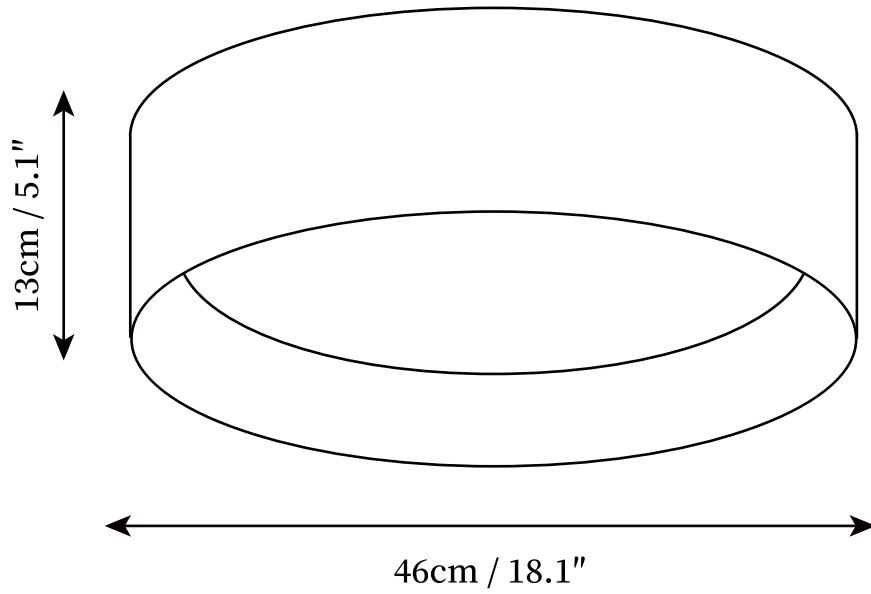

## SPECIFICATION DETAILS

\*For custom options, consult factory for details

<b>Fixture Dimensions</b>	D 18.1" x H 5.1"
<b>Light source</b>	Integrated LED
<b>Wattage</b>	~15W
<b>Voltage</b>	AC 110-240V
<b>Dimming</b>	Not supported
<b>CRI(Ra)</b>	90+CRI
<b>Mounting</b>	Hardwired.
<b>LED Rated Life</b>	30000 hours
<b>Color Temperature</b>	Warm Light (3000K), Neutral Light (4000K), Cool Light (6000K)
<b>Control method</b>	Compatible with common wall switches (not included)
<b>Finishes</b>	White, Black
<b>Shade Details</b>	White.
<b>Material</b>	Iron, Metal, Aluminum, Acrylic