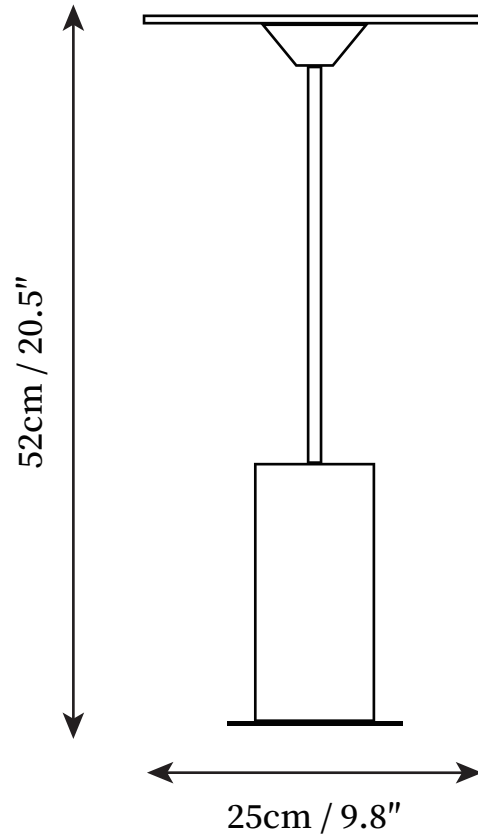

## SPECIFICATION DETAILS

\*For custom options, consult factory for details

<b>Fixture Dimensions</b>	D 9.8" x H 20.5"
<b>Light source</b>	Integrated LED
<b>Wattage</b>	10W
<b>Voltage</b>	AC 110-240V
<b>Color Temperature</b>	3000k
<b>CRI(Ra)</b>	80CRI
<b>Mounting</b>	Table
<b>Driver Required</b>	Yes
<b>Optional Color Temps</b>	Warm Light (3000K), Neutral Light (4500K), Cool Light (6000K)
<b>LED Rated Life</b>	30000hours
<b>Dimming</b>	Dimming is not supported
<b>Finishes</b>	Brown
<b>Shade Details</b>	Brown
<b>Material</b>	Stainless Steel, Acrylic
<b>Wire Length</b>	59"
<b>Wire Type</b>	Wire with switch plug