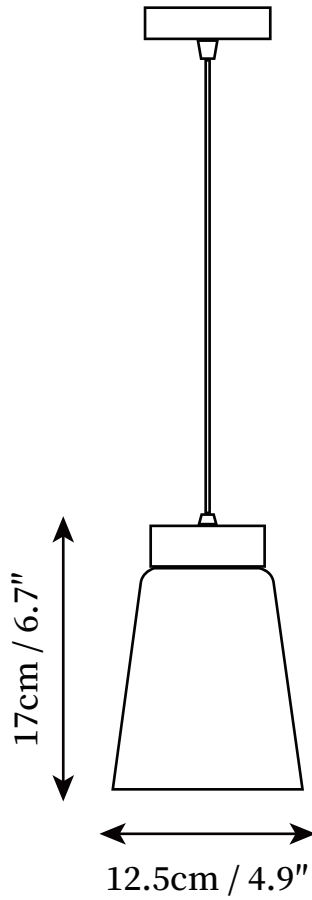

SPECIFICATION SHEET

SPECIFICATION DETAILS

*For custom options, consult factory for details

| | |
|-----------------------------|---|
| Fixture Dimensions | D 4.9" x H 6.7" |
| Light source | Integrated LED |
| Wattage | 5W |
| Voltage | AC 110-240V |
| Color Temperature | 3000k |
| CRI(Ra) | 80CRI |
| Mounting | Ceiling |
| Driver Required | Yes |
| Optional Color Temps | Warm Light (3000K), Neutral Light (4500K), Cool Light (6000K) |
| LED Rated Life | 30000hours |
| Dimming | Dimming is not supported |
| Finishes | Gold |
| Shade Details | Smoke grey |
| Material | Aluminum, Glass, Metal |
| Wire Length | 59" |
| Wire Type | Black Coaxial Wire |