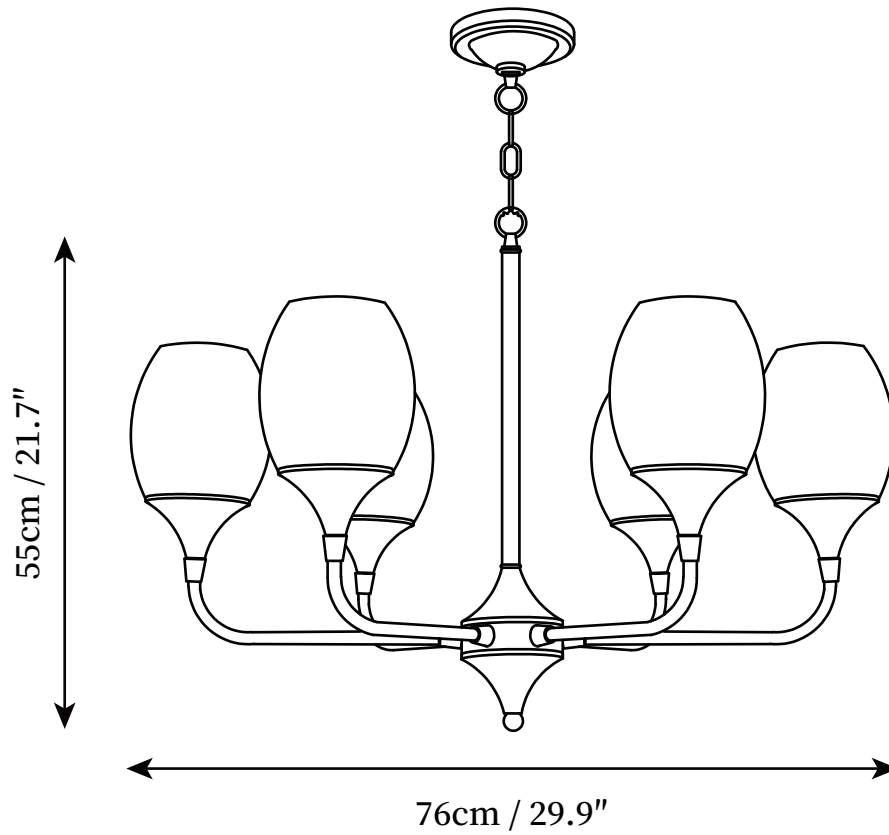

## SPECIFICATION DETAILS

\*For custom options, consult factory for details

<b>Fixture Dimensions</b>	D 29.9" x H 21.7"
<b>Light source</b>	E26 or E27
<b>Wattage</b>	40W
<b>Voltage</b>	AC 110-240V
<b>Color Temperature</b>	Based on the purchase of light bulbs
<b>CRI(Ra)</b>	80CRI
<b>Mounting</b>	Ceiling
<b>Driver Required</b>	NO
<b>Optional Color Temps</b>	Buy bulbs as needed
<b>LED Rated Life</b>	Based on bulb life (we do not supply bulbs)
<b>Dimming</b>	Dimming is not supported
<b>Finishes</b>	Brass
<b>Glass Details</b>	White
<b>Material</b>	Brass, Metal, Glass
<b>Hanging chain Length</b>	Hanging chain 50cm / 19.7
<b>Hanging chain Type</b>	Brass / Hanging chain

## SPECIFICATION DETAILS

\*For custom options, consult factory for details

<b>Fixture Dimensions</b>	D 34.6" x H 21.7"
<b>Light source</b>	E26 or E27
<b>Wattage</b>	40W
<b>Voltage</b>	AC 110-240V
<b>Color Temperature</b>	Based on the purchase of light bulbs
<b>CRI(Ra)</b>	80CRI
<b>Mounting</b>	Ceiling
<b>Driver Required</b>	NO
<b>Optional Color Temps</b>	Buy bulbs as needed
<b>LED Rated Life</b>	Based on bulb life (we do not supply bulbs)
<b>Dimming</b>	Dimming is not supported
<b>Finishes</b>	Brass
<b>Glass Details</b>	White
<b>Material</b>	Brass, Metal, Glass
<b>Hanging chain Length</b>	Hanging chain 50cm / 19.7
<b>Hanging chain Type</b>	Brass / Hanging chain