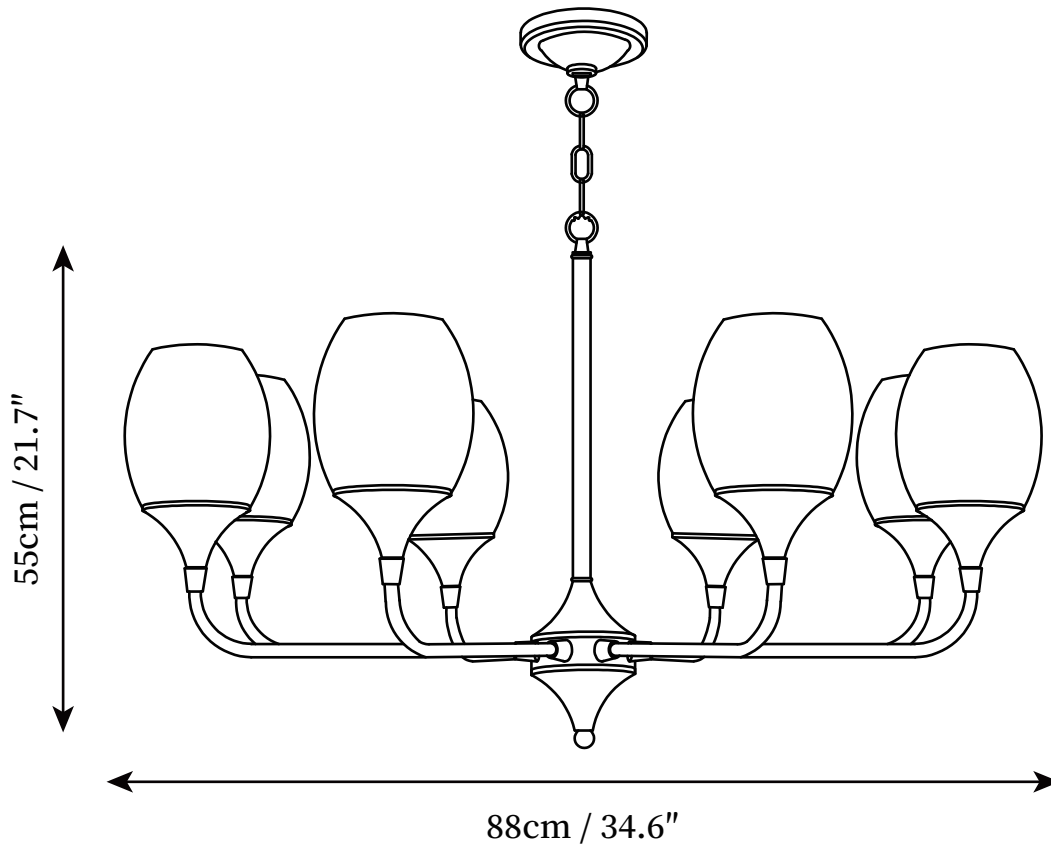

## SPECIFICATION DETAILS

\*For custom options, consult factory for details

<b>Fixture Dimensions</b>	D 29.9" x H 21.7"
<b>Light source</b>	E26 or E27
<b>Wattage</b>	40W
<b>Voltage</b>	AC 110-240V
<b>Color Temperature</b>	Based on the purchase of light bulbs
<b>CRI(Ra)</b>	80CRI
<b>Mounting</b>	Ceiling
<b>Driver Required</b>	NO
<b>Optional Color Temps</b>	Buy bulbs as needed
<b>LED Rated Life</b>	Based on bulb life (we do not supply bulbs)
<b>Dimming</b>	Dimming is not supported
<b>Finishes</b>	Brass
<b>Glass Details</b>	White
<b>Material</b>	Brass, Metal, Glass
<b>Hanging chain Length</b>	Hanging chain 50cm / 19.7
<b>Hanging chain Type</b>	Brass / Hanging chain

## SPECIFICATION DETAILS

\*For custom options, consult factory for details

<b>Fixture Dimensions</b>	D 34.6" x H 21.7"
<b>Light source</b>	E26 or E27
<b>Wattage</b>	40W
<b>Voltage</b>	AC 110-240V
<b>Color Temperature</b>	Based on the purchase of light bulbs
<b>CRI(Ra)</b>	80CRI
<b>Mounting</b>	Ceiling
<b>Driver Required</b>	NO
<b>Optional Color Temps</b>	Buy bulbs as needed
<b>LED Rated Life</b>	Based on bulb life (we do not supply bulbs)
<b>Dimming</b>	Dimming is not supported
<b>Finishes</b>	Brass
<b>Glass Details</b>	White
<b>Material</b>	Brass, Metal, Glass
<b>Hanging chain Length</b>	Hanging chain 50cm / 19.7
<b>Hanging chain Type</b>	Brass / Hanging chain