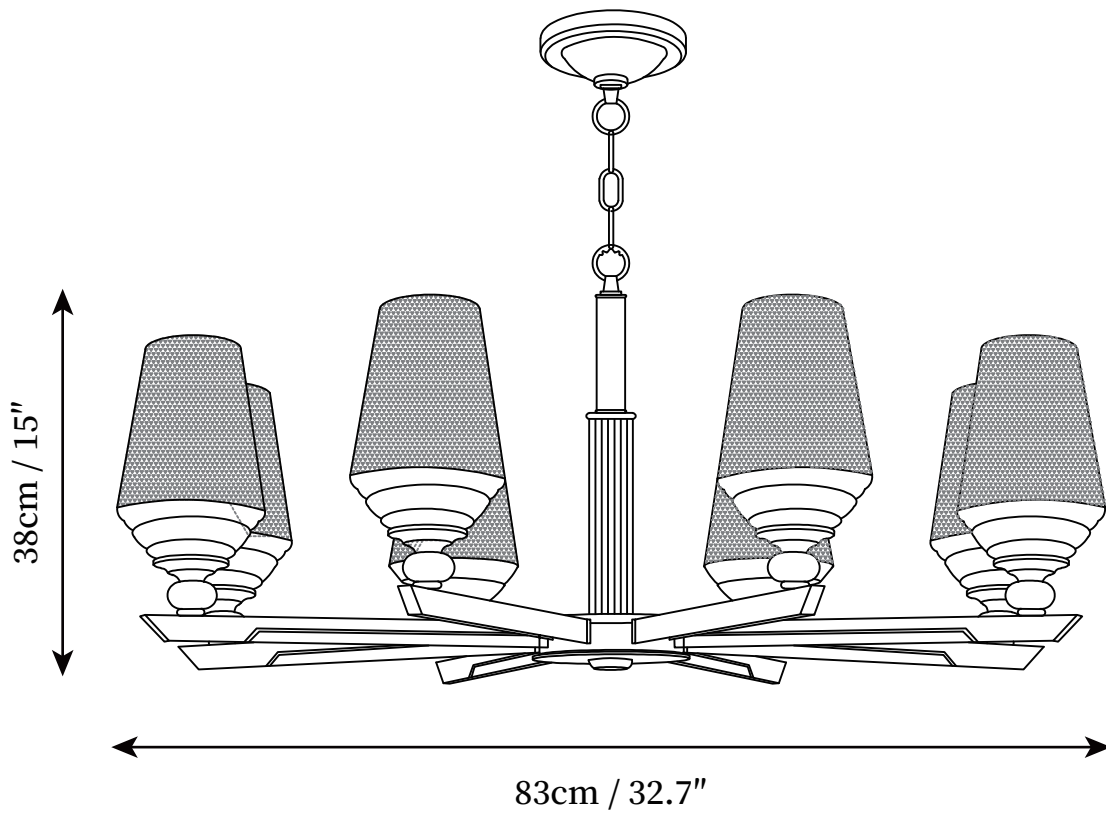

## SPECIFICATION DETAILS

\*For custom options, consult factory for details

<b>Fixture Dimensions</b>	D 25.2" x H 15"
<b>Light source</b>	E14
<b>Wattage</b>	15W
<b>Voltage</b>	AC 110-240V
<b>Color Temperature</b>	Based on the purchase of light bulbs
<b>CRI(Ra)</b>	80CRI
<b>Mounting</b>	Ceiling
<b>Driver Required</b>	NO
<b>Optional Color Temps</b>	Buy bulbs as needed
<b>LED Rated Life</b>	Based on bulb life (we do not supply bulbs)
<b>Dimming</b>	Dimming is not supported
<b>Finishes</b>	Brass
<b>Glass Details</b>	Clear
<b>Material</b>	Brass, Metal, Glass
<b>Hanging chain Length</b>	Hanging chain 50cm / 19.7
<b>Hanging chain Type</b>	Brass / Hanging chain

## SPECIFICATION DETAILS

\*For custom options, consult factory for details

<b>Fixture Dimensions</b>	D 32.7" x H 15"
<b>Light source</b>	E14
<b>Wattage</b>	15W
<b>Voltage</b>	AC 110-240V
<b>Color Temperature</b>	Based on the purchase of light bulbs
<b>CRI(Ra)</b>	80CRI
<b>Mounting</b>	Ceiling
<b>Driver Required</b>	NO
<b>Optional Color Temps</b>	Buy bulbs as needed
<b>LED Rated Life</b>	Based on bulb life (we do not supply bulbs)
<b>Dimming</b>	Dimming is not supported
<b>Finishes</b>	Brass
<b>Glass Details</b>	Clear
<b>Material</b>	Brass, Metal, Glass
<b>Hanging chain Length</b>	Hanging chain 50cm / 19.7
<b>Hanging chain Type</b>	Brass / Hanging chain

## SPECIFICATION DETAILS

\*For custom options, consult factory for details

<b>Fixture Dimensions</b>	D 32.7" x H 23.6"
<b>Light source</b>	E14
<b>Wattage</b>	15W
<b>Voltage</b>	AC 110-240V
<b>Color Temperature</b>	Based on the purchase of light bulbs
<b>CRI(Ra)</b>	80CRI
<b>Mounting</b>	Ceiling
<b>Driver Required</b>	NO
<b>Optional Color Temps</b>	Buy bulbs as needed
<b>LED Rated Life</b>	Based on bulb life (we do not supply bulbs)
<b>Dimming</b>	Dimming is not supported
<b>Finishes</b>	Brass
<b>Glass Details</b>	Clear
<b>Material</b>	Brass, Metal, Glass
<b>Hanging chain Length</b>	Hanging chain 50cm / 19.7
<b>Hanging chain Type</b>	Brass / Hanging chain