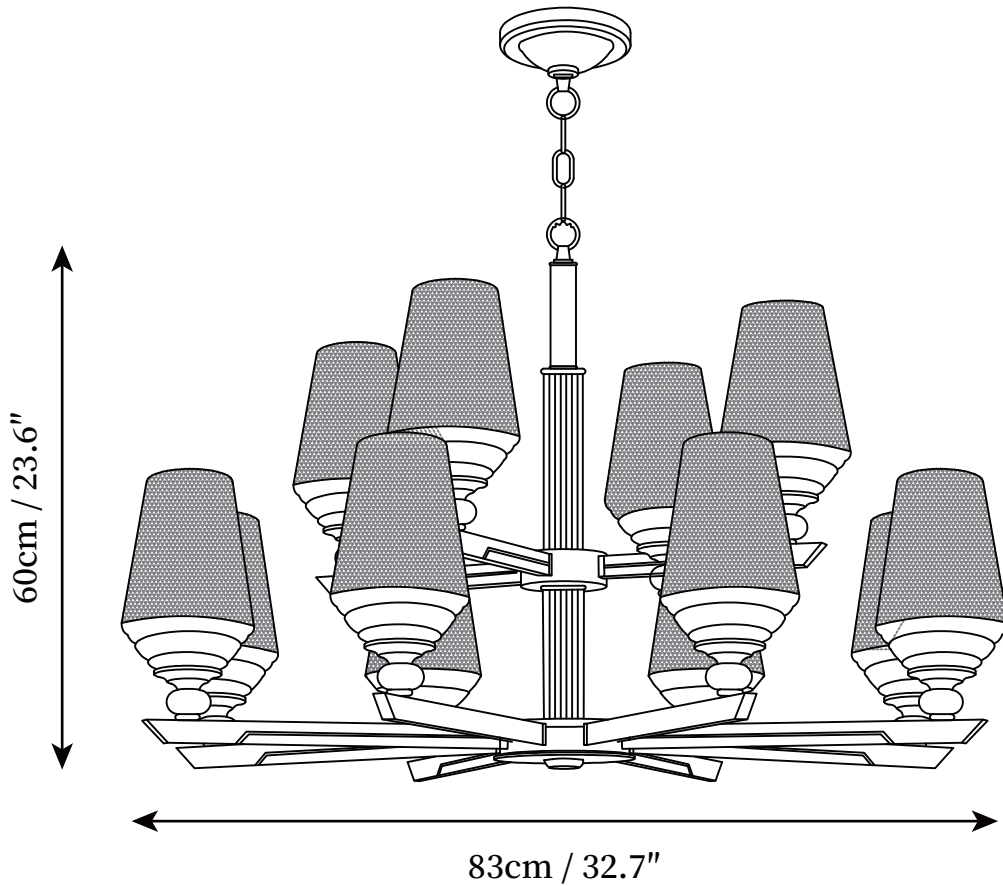

## SPECIFICATION DETAILS

\*For custom options, consult factory for details

<b>Fixture Dimensions</b>	D 25.2" x H 15"
<b>Light source</b>	E14
<b>Wattage</b>	15W
<b>Voltage</b>	AC 110-240V
<b>Color Temperature</b>	Based on the purchase of light bulbs
<b>CRI(Ra)</b>	80CRI
<b>Mounting</b>	Ceiling
<b>Driver Required</b>	NO
<b>Optional Color Temps</b>	Buy bulbs as needed
<b>LED Rated Life</b>	Based on bulb life (we do not supply bulbs)
<b>Dimming</b>	Dimming is not supported
<b>Finishes</b>	Brass
<b>Glass Details</b>	Clear
<b>Material</b>	Brass, Metal, Glass
<b>Hanging chain Length</b>	Hanging chain 50cm / 19.7
<b>Hanging chain Type</b>	Brass / Hanging chain

## SPECIFICATION DETAILS

\*For custom options, consult factory for details

<b>Fixture Dimensions</b>	D 32.7" x H 15"
<b>Light source</b>	E14
<b>Wattage</b>	15W
<b>Voltage</b>	AC 110-240V
<b>Color Temperature</b>	Based on the purchase of light bulbs
<b>CRI(Ra)</b>	80CRI
<b>Mounting</b>	Ceiling
<b>Driver Required</b>	NO
<b>Optional Color Temps</b>	Buy bulbs as needed
<b>LED Rated Life</b>	Based on bulb life (we do not supply bulbs)
<b>Dimming</b>	Dimming is not supported
<b>Finishes</b>	Brass
<b>Glass Details</b>	Clear
<b>Material</b>	Brass, Metal, Glass
<b>Hanging chain Length</b>	Hanging chain 50cm / 19.7
<b>Hanging chain Type</b>	Brass / Hanging chain

## SPECIFICATION DETAILS

\*For custom options, consult factory for details

<b>Fixture Dimensions</b>	D 32.7" x H 23.6"
<b>Light source</b>	E14
<b>Wattage</b>	15W
<b>Voltage</b>	AC 110-240V
<b>Color Temperature</b>	Based on the purchase of light bulbs
<b>CRI(Ra)</b>	80CRI
<b>Mounting</b>	Ceiling
<b>Driver Required</b>	NO
<b>Optional Color Temps</b>	Buy bulbs as needed
<b>LED Rated Life</b>	Based on bulb life (we do not supply bulbs)
<b>Dimming</b>	Dimming is not supported
<b>Finishes</b>	Brass
<b>Glass Details</b>	Clear
<b>Material</b>	Brass, Metal, Glass
<b>Hanging chain Length</b>	Hanging chain 50cm / 19.7
<b>Hanging chain Type</b>	Brass / Hanging chain