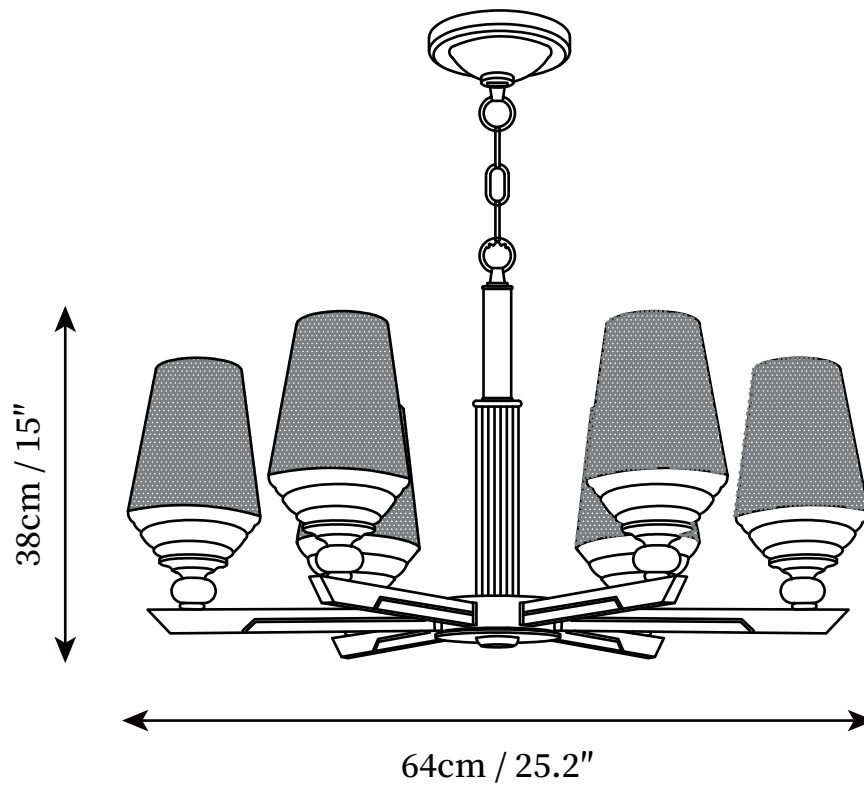

## SPECIFICATION DETAILS

\*For custom options, consult factory for details

<b>Fixture Dimensions</b>	D 25.2" x H 15"
<b>Light source</b>	E14
<b>Wattage</b>	15W
<b>Voltage</b>	AC 110-240V
<b>Color Temperature</b>	Based on the purchase of light bulbs
<b>CRI(Ra)</b>	80CRI
<b>Mounting</b>	Ceiling
<b>Driver Required</b>	NO
<b>Optional Color Temps</b>	Buy bulbs as needed
<b>LED Rated Life</b>	Based on bulb life (we do not supply bulbs)
<b>Dimming</b>	Dimming is not supported
<b>Finishes</b>	Brass
<b>Glass Details</b>	Clear
<b>Material</b>	Brass, Metal, Glass
<b>Hanging chain Length</b>	Hanging chain 50cm / 19.7
<b>Hanging chain Type</b>	Brass / Hanging chain

## SPECIFICATION DETAILS

\*For custom options, consult factory for details

<b>Fixture Dimensions</b>	D 32.7" x H 15"
<b>Light source</b>	E14
<b>Wattage</b>	15W
<b>Voltage</b>	AC 110-240V
<b>Color Temperature</b>	Based on the purchase of light bulbs
<b>CRI(Ra)</b>	80CRI
<b>Mounting</b>	Ceiling
<b>Driver Required</b>	NO
<b>Optional Color Temps</b>	Buy bulbs as needed
<b>LED Rated Life</b>	Based on bulb life (we do not supply bulbs)
<b>Dimming</b>	Dimming is not supported
<b>Finishes</b>	Brass
<b>Glass Details</b>	Clear
<b>Material</b>	Brass, Metal, Glass
<b>Hanging chain Length</b>	Hanging chain 50cm / 19.7
<b>Hanging chain Type</b>	Brass / Hanging chain

## SPECIFICATION DETAILS

\*For custom options, consult factory for details

<b>Fixture Dimensions</b>	D 32.7" x H 23.6"
<b>Light source</b>	E14
<b>Wattage</b>	15W
<b>Voltage</b>	AC 110-240V
<b>Color Temperature</b>	Based on the purchase of light bulbs
<b>CRI(Ra)</b>	80CRI
<b>Mounting</b>	Ceiling
<b>Driver Required</b>	NO
<b>Optional Color Temps</b>	Buy bulbs as needed
<b>LED Rated Life</b>	Based on bulb life (we do not supply bulbs)
<b>Dimming</b>	Dimming is not supported
<b>Finishes</b>	Brass
<b>Glass Details</b>	Clear
<b>Material</b>	Brass, Metal, Glass
<b>Hanging chain Length</b>	Hanging chain 50cm / 19.7
<b>Hanging chain Type</b>	Brass / Hanging chain