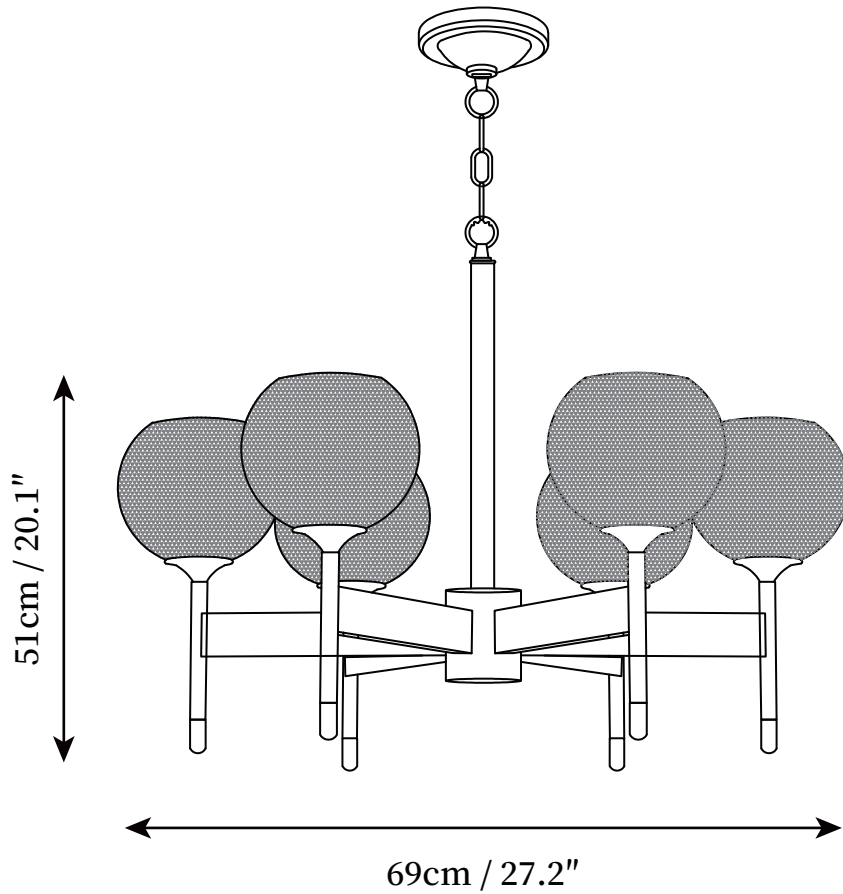

SPECIFICATION SHEET

SPECIFICATION DETAILS

*For custom options, consult factory for details

Fixture Dimensions	D 27.2" x H 20.1"
Light source	E26 or E27
Wattage	40W
Voltage	AC 110-240V
Color Temperature	Based on the purchase of light bulbs
CRI(Ra)	80CRI
Mounting	Ceiling
Driver Required	NO
Optional Color Temps	Buy bulbs as needed
LED Rated Life	Based on bulb life (we do not supply bulbs)
Dimming	Dimming is not supported
Finishes	Brass
Glass Details	Opaque glass
Material	Brass, Metal, Glass
Hanging chain Length	Hanging chain 50cm / 19.7
Hanging chain Type	Brass / Hanging chain

SPECIFICATION SHEET

SPECIFICATION DETAILS

*For custom options, consult factory for details

Fixture Dimensions	D 34.3" x H 20.1"
Light source	E26 or E27
Wattage	40W
Voltage	AC 110-240V
Color Temperature	Based on the purchase of light bulbs
CRI(Ra)	80CRI
Mounting	Ceiling
Driver Required	NO
Optional Color Temps	Buy bulbs as needed
LED Rated Life	Based on bulb life (we do not supply bulbs)
Dimming	Dimming is not supported
Finishes	Brass
Glass Details	Opaque glass
Material	Brass, Metal, Glass
Hanging chain Length	Hanging chain 50cm / 19.7
Hanging chain Type	Brass / Hanging chain

SPECIFICATION SHEET

SPECIFICATION DETAILS

*For custom options, consult factory for details

Fixture Dimensions	D 34.3" x H 28.3"
Light source	E26 or E27
Wattage	40W
Voltage	AC 110-240V
Color Temperature	Based on the purchase of light bulbs
CRI(Ra)	80CRI
Mounting	Ceiling
Driver Required	NO
Optional Color Temps	Buy bulbs as needed
LED Rated Life	Based on bulb life (we do not supply bulbs)
Dimming	Dimming is not supported
Finishes	Brass
Glass Details	Opaque glass
Material	Brass, Metal, Glass
Hanging chain Length	Hanging chain 50cm / 19.7
Hanging chain Type	Brass / Hanging chain