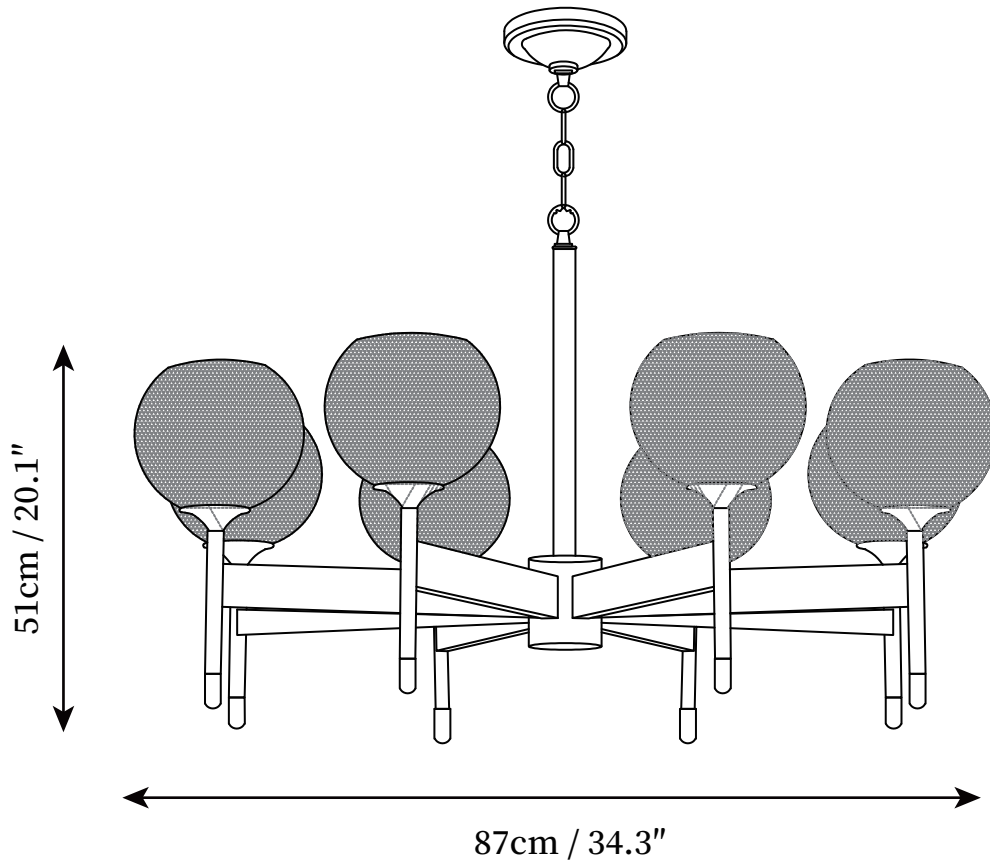

SPECIFICATION SHEET

SPECIFICATION DETAILS

*For custom options, consult factory for details

Fixture Dimensions	D 27.2" x H 20.1"
Light source	E26 or E27
Wattage	40W
Voltage	AC 110-240V
Color Temperature	Based on the purchase of light bulbs
CRI(Ra)	80CRI
Mounting	Ceiling
Driver Required	NO
Optional Color Temps	Buy bulbs as needed
LED Rated Life	Based on bulb life (we do not supply bulbs)
Dimming	Dimming is not supported
Finishes	Brass
Glass Details	Opaque glass
Material	Brass, Metal, Glass
Hanging chain Length	Hanging chain 50cm / 19.7
Hanging chain Type	Brass / Hanging chain

SPECIFICATION SHEET

SPECIFICATION DETAILS

*For custom options, consult factory for details

Fixture Dimensions	D 34.3" x H 20.1"
Light source	E26 or E27
Wattage	40W
Voltage	AC 110-240V
Color Temperature	Based on the purchase of light bulbs
CRI(Ra)	80CRI
Mounting	Ceiling
Driver Required	NO
Optional Color Temps	Buy bulbs as needed
LED Rated Life	Based on bulb life (we do not supply bulbs)
Dimming	Dimming is not supported
Finishes	Brass
Glass Details	Opaque glass
Material	Brass, Metal, Glass
Hanging chain Length	Hanging chain 50cm / 19.7
Hanging chain Type	Brass / Hanging chain

SPECIFICATION SHEET

SPECIFICATION DETAILS

*For custom options, consult factory for details

Fixture Dimensions	D 34.3" x H 28.3"
Light source	E26 or E27
Wattage	40W
Voltage	AC 110-240V
Color Temperature	Based on the purchase of light bulbs
CRI(Ra)	80CRI
Mounting	Ceiling
Driver Required	NO
Optional Color Temps	Buy bulbs as needed
LED Rated Life	Based on bulb life (we do not supply bulbs)
Dimming	Dimming is not supported
Finishes	Brass
Glass Details	Opaque glass
Material	Brass, Metal, Glass
Hanging chain Length	Hanging chain 50cm / 19.7
Hanging chain Type	Brass / Hanging chain