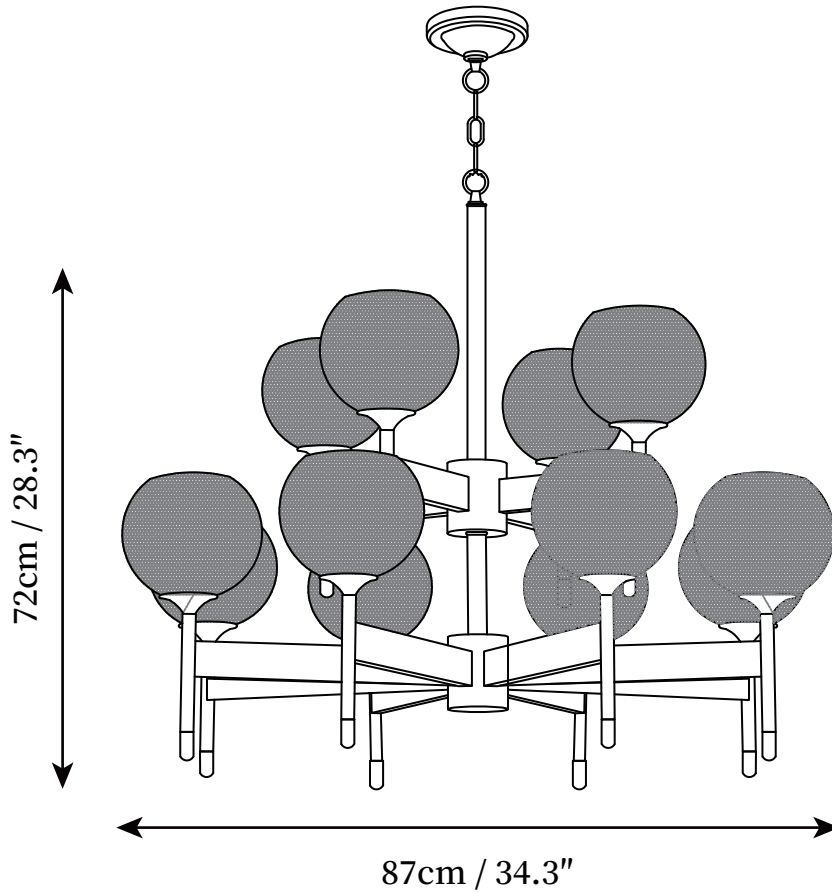

SPECIFICATION SHEET

SPECIFICATION DETAILS

*For custom options, consult factory for details

Fixture Dimensions	D 27.2" x H 20.1"
Light source	E26 or E27
Wattage	40W
Voltage	AC 110-240V
Color Temperature	Based on the purchase of light bulbs
CRI(Ra)	80CRI
Mounting	Ceiling
Driver Required	NO
Optional Color Temps	Buy bulbs as needed
LED Rated Life	Based on bulb life (we do not supply bulbs)
Dimming	Dimming is not supported
Finishes	Brass
Glass Details	Opaque glass
Material	Brass, Metal, Glass
Hanging chain Length	Hanging chain 50cm / 19.7
Hanging chain Type	Brass / Hanging chain

SPECIFICATION SHEET

SPECIFICATION DETAILS

*For custom options, consult factory for details

Fixture Dimensions	D 34.3" x H 20.1"
Light source	E26 or E27
Wattage	40W
Voltage	AC 110-240V
Color Temperature	Based on the purchase of light bulbs
CRI(Ra)	80CRI
Mounting	Ceiling
Driver Required	NO
Optional Color Temps	Buy bulbs as needed
LED Rated Life	Based on bulb life (we do not supply bulbs)
Dimming	Dimming is not supported
Finishes	Brass
Glass Details	Opaque glass
Material	Brass, Metal, Glass
Hanging chain Length	Hanging chain 50cm / 19.7
Hanging chain Type	Brass / Hanging chain

SPECIFICATION SHEET

SPECIFICATION DETAILS

*For custom options, consult factory for details

Fixture Dimensions	D 34.3" x H 28.3"
Light source	E26 or E27
Wattage	40W
Voltage	AC 110-240V
Color Temperature	Based on the purchase of light bulbs
CRI(Ra)	80CRI
Mounting	Ceiling
Driver Required	NO
Optional Color Temps	Buy bulbs as needed
LED Rated Life	Based on bulb life (we do not supply bulbs)
Dimming	Dimming is not supported
Finishes	Brass
Glass Details	Opaque glass
Material	Brass, Metal, Glass
Hanging chain Length	Hanging chain 50cm / 19.7
Hanging chain Type	Brass / Hanging chain