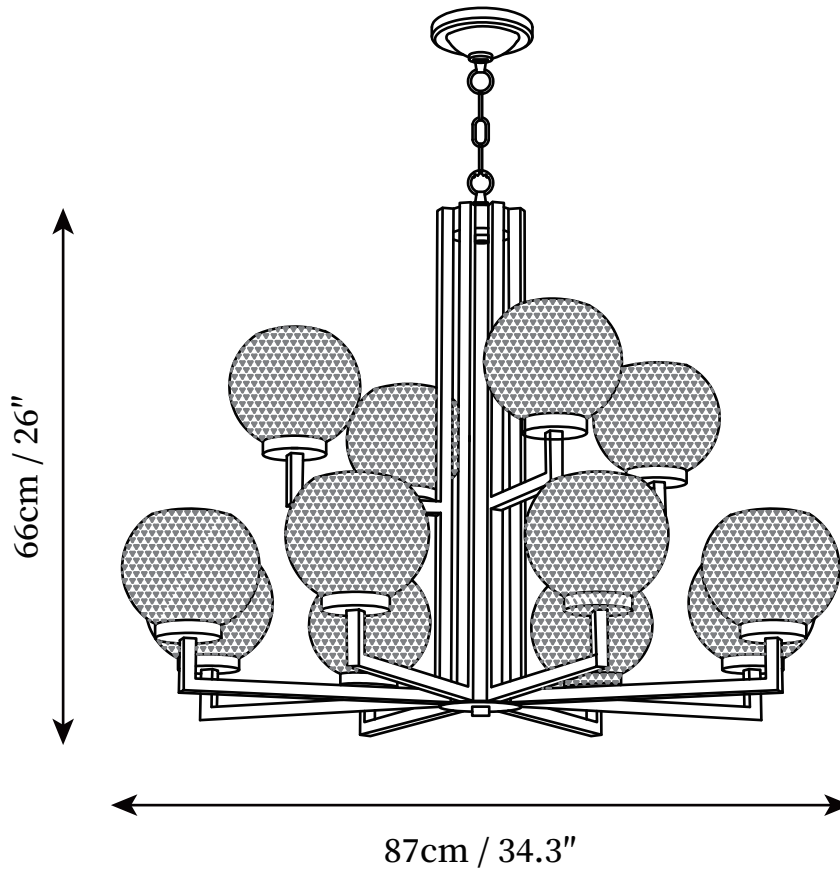

SPECIFICATION SHEET

SPECIFICATION DETAILS

*For custom options, consult factory for details

Fixture Dimensions	D 27.6" x H 18.1"
Light source	E14
Wattage	15W
Voltage	AC 110-240V
Color Temperature	Based on the purchase of light bulbs
CRI(Ra)	80CRI
Mounting	Ceiling
Driver Required	NO
Optional Color Temps	Buy bulbs as needed
LED Rated Life	Based on bulb life (we do not supply bulbs)
Dimming	Dimming is not supported
Finishes	Brass
Glass Details	Opaque glass
Material	Brass, Metal, Glass
Hanging chain Length	Hanging chain 50cm / 19.7
Hanging chain Type	Brass / Hanging chain

SPECIFICATION SHEET

SPECIFICATION DETAILS

*For custom options, consult factory for details

Fixture Dimensions	D 34.3" x H 18.1"
Light source	E14
Wattage	15W
Voltage	AC 110-240V
Color Temperature	Based on the purchase of light bulbs
CRI(Ra)	80CRI
Mounting	Ceiling
Driver Required	NO
Optional Color Temps	Buy bulbs as needed
LED Rated Life	Based on bulb life (we do not supply bulbs)
Dimming	Dimming is not supported
Finishes	Brass
Glass Details	Opaque glass
Material	Brass, Metal, Glass
Hanging chain Length	Hanging chain 50cm / 19.7
Hanging chain Type	Brass / Hanging chain

SPECIFICATION SHEET

SPECIFICATION DETAILS

*For custom options, consult factory for details

Fixture Dimensions	D 34.3" x H 26"
Light source	E14
Wattage	15W
Voltage	AC 110-240V
Color Temperature	Based on the purchase of light bulbs
CRI(Ra)	80CRI
Mounting	Ceiling
Driver Required	NO
Optional Color Temps	Buy bulbs as needed
LED Rated Life	Based on bulb life (we do not supply bulbs)
Dimming	Dimming is not supported
Finishes	Brass
Glass Details	Opaque glass
Material	Brass, Metal, Glass
Hanging chain Length	Hanging chain 50cm / 19.7
Hanging chain Type	Brass / Hanging chain