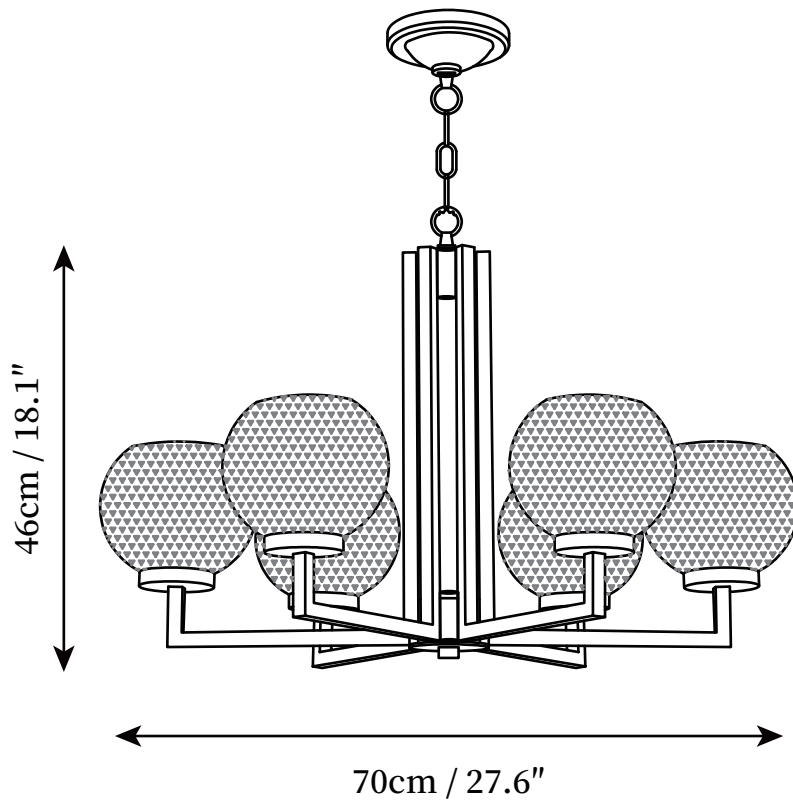

SPECIFICATION SHEET

SPECIFICATION DETAILS

*For custom options, consult factory for details

Fixture Dimensions	D 27.6" x H 18.1"
Light source	E14
Wattage	15W
Voltage	AC 110-240V
Color Temperature	Based on the purchase of light bulbs
CRI(Ra)	80CRI
Mounting	Ceiling
Driver Required	NO
Optional Color Temps	Buy bulbs as needed
LED Rated Life	Based on bulb life (we do not supply bulbs)
Dimming	Dimming is not supported
Finishes	Brass
Glass Details	Opaque glass
Material	Brass, Metal, Glass
Hanging chain Length	Hanging chain 50cm / 19.7
Hanging chain Type	Brass / Hanging chain

SPECIFICATION SHEET

SPECIFICATION DETAILS

*For custom options, consult factory for details

Fixture Dimensions	D 34.3" x H 18.1"
Light source	E14
Wattage	15W
Voltage	AC 110-240V
Color Temperature	Based on the purchase of light bulbs
CRI(Ra)	80CRI
Mounting	Ceiling
Driver Required	NO
Optional Color Temps	Buy bulbs as needed
LED Rated Life	Based on bulb life (we do not supply bulbs)
Dimming	Dimming is not supported
Finishes	Brass
Glass Details	Opaque glass
Material	Brass, Metal, Glass
Hanging chain Length	Hanging chain 50cm / 19.7
Hanging chain Type	Brass / Hanging chain

SPECIFICATION SHEET

SPECIFICATION DETAILS

*For custom options, consult factory for details

Fixture Dimensions	D 34.3" x H 26"
Light source	E14
Wattage	15W
Voltage	AC 110-240V
Color Temperature	Based on the purchase of light bulbs
CRI(Ra)	80CRI
Mounting	Ceiling
Driver Required	NO
Optional Color Temps	Buy bulbs as needed
LED Rated Life	Based on bulb life (we do not supply bulbs)
Dimming	Dimming is not supported
Finishes	Brass
Glass Details	Opaque glass
Material	Brass, Metal, Glass
Hanging chain Length	Hanging chain 50cm / 19.7
Hanging chain Type	Brass / Hanging chain