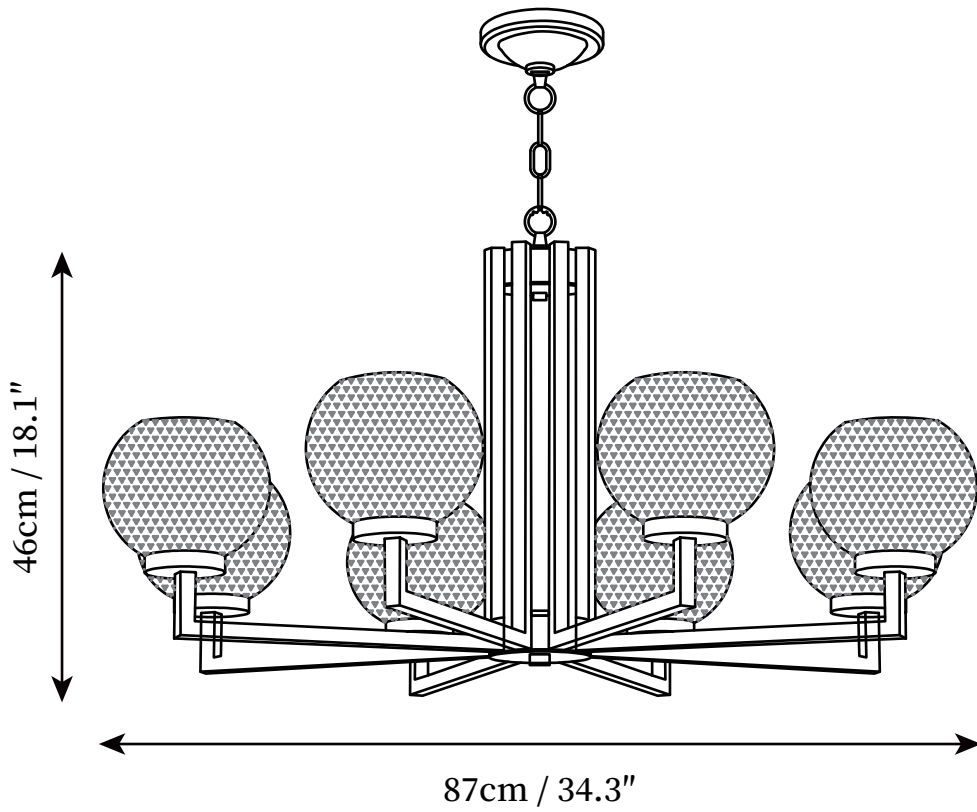

SPECIFICATION SHEET

SPECIFICATION DETAILS

*For custom options, consult factory for details

Fixture Dimensions	D 27.6" x H 18.1"
Light source	E14
Wattage	15W
Voltage	AC 110-240V
Color Temperature	Based on the purchase of light bulbs
CRI(Ra)	80CRI
Mounting	Ceiling
Driver Required	NO
Optional Color Temps	Buy bulbs as needed
LED Rated Life	Based on bulb life (we do not supply bulbs)
Dimming	Dimming is not supported
Finishes	Brass
Glass Details	Opaque glass
Material	Brass, Metal, Glass
Hanging chain Length	Hanging chain 50cm / 19.7
Hanging chain Type	Brass / Hanging chain

SPECIFICATION SHEET

SPECIFICATION DETAILS

*For custom options, consult factory for details

Fixture Dimensions	D 34.3" x H 18.1"
Light source	E14
Wattage	15W
Voltage	AC 110-240V
Color Temperature	Based on the purchase of light bulbs
CRI(Ra)	80CRI
Mounting	Ceiling
Driver Required	NO
Optional Color Temps	Buy bulbs as needed
LED Rated Life	Based on bulb life (we do not supply bulbs)
Dimming	Dimming is not supported
Finishes	Brass
Glass Details	Opaque glass
Material	Brass, Metal, Glass
Hanging chain Length	Hanging chain 50cm / 19.7
Hanging chain Type	Brass / Hanging chain

SPECIFICATION SHEET

SPECIFICATION DETAILS

*For custom options, consult factory for details

Fixture Dimensions	D 34.3" x H 26"
Light source	E14
Wattage	15W
Voltage	AC 110-240V
Color Temperature	Based on the purchase of light bulbs
CRI(Ra)	80CRI
Mounting	Ceiling
Driver Required	NO
Optional Color Temps	Buy bulbs as needed
LED Rated Life	Based on bulb life (we do not supply bulbs)
Dimming	Dimming is not supported
Finishes	Brass
Glass Details	Opaque glass
Material	Brass, Metal, Glass
Hanging chain Length	Hanging chain 50cm / 19.7
Hanging chain Type	Brass / Hanging chain