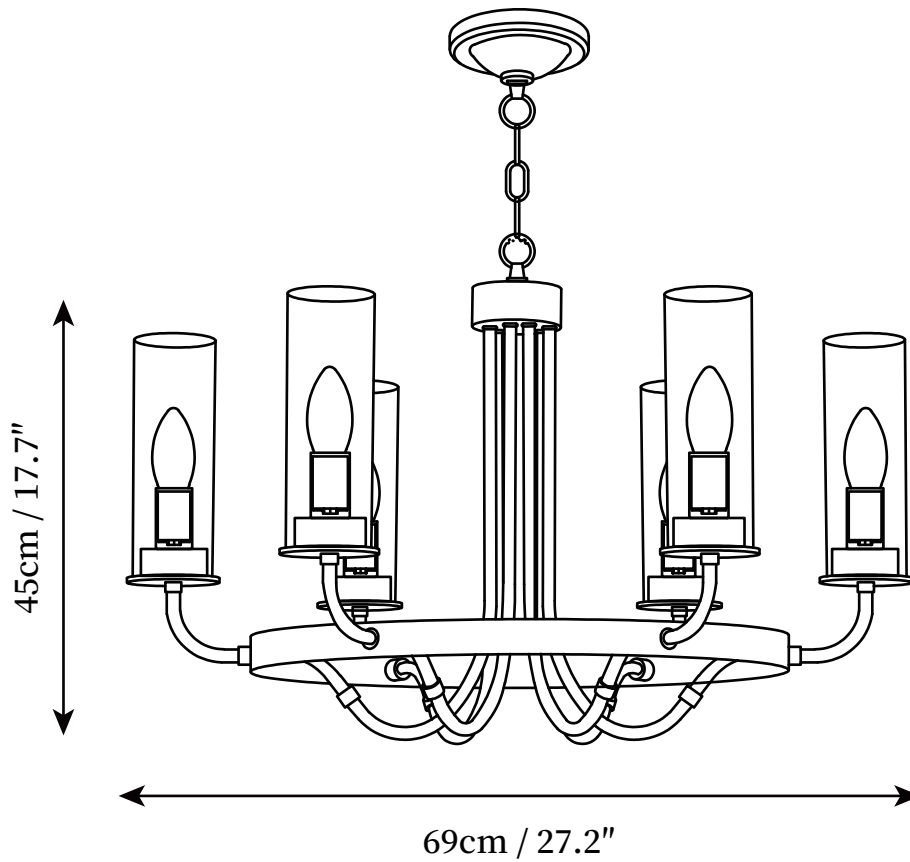

SPECIFICATION SHEET

SPECIFICATION DETAILS

*For custom options, consult factory for details

Fixture Dimensions	D 27.2" x H 17.7"
Light source	E14
Wattage	15W
Voltage	AC 110-240V
Color Temperature	Based on the purchase of light bulbs
CRI(Ra)	80CRI
Mounting	Ceiling
Driver Required	NO
Optional Color Temps	Buy bulbs as needed
LED Rated Life	Based on bulb life (we do not supply bulbs)
Dimming	Dimming is not supported
Finishes	Brass, Black
Glass Details	Clear
Material	Brass, Metal, Glass
Hanging chain Length	Hanging chain 50cm / 19.7
Hanging chain Type	Brass / Hanging chain

SPECIFICATION SHEET

SPECIFICATION DETAILS

*For custom options, consult factory for details

Fixture Dimensions	D 34.6" x H 18.9"
Light source	E14
Wattage	15W
Voltage	AC 110-240V
Color Temperature	Based on the purchase of light bulbs
CRI(Ra)	80CRI
Mounting	Ceiling
Driver Required	NO
Optional Color Temps	Buy bulbs as needed
LED Rated Life	Based on bulb life (we do not supply bulbs)
Dimming	Dimming is not supported
Finishes	Brass, Black
Glass Details	Clear
Material	Brass, Metal, Glass
Hanging chain Length	Hanging chain 50cm / 19.7
Hanging chain Type	Brass / Hanging chain