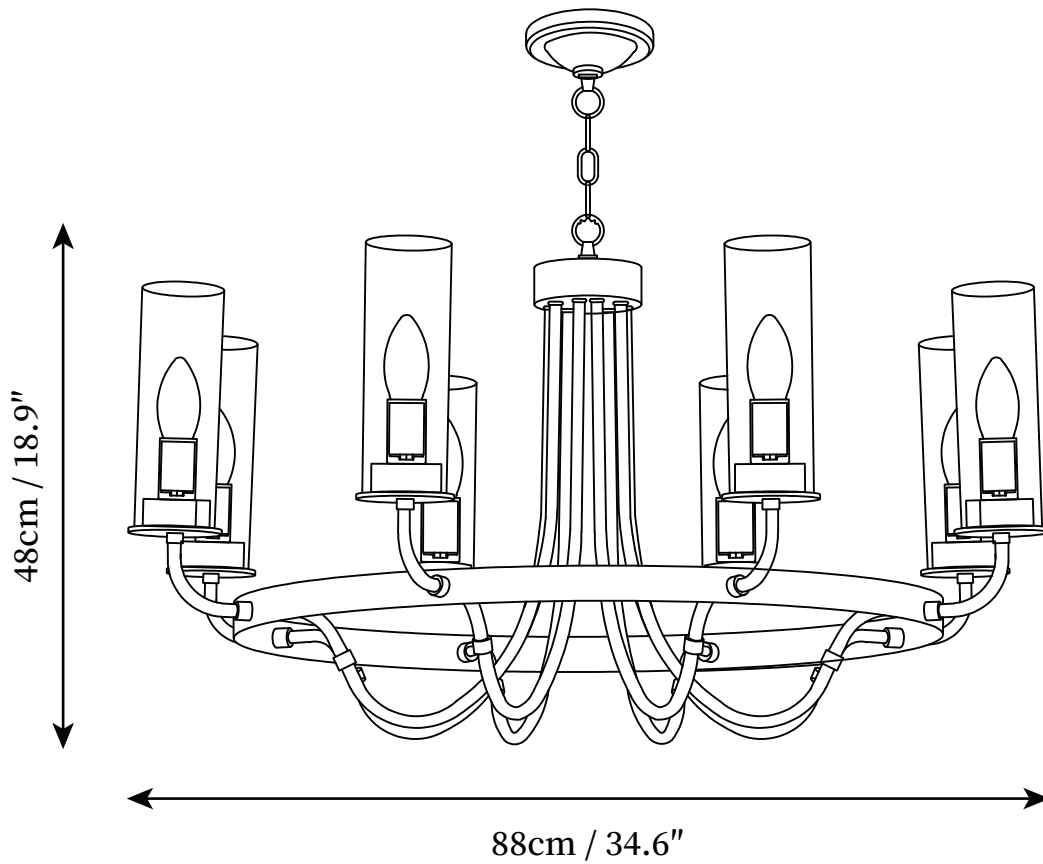

SPECIFICATION SHEET

SPECIFICATION DETAILS

*For custom options, consult factory for details

Fixture Dimensions	D 27.2" x H 17.7"
Light source	E14
Wattage	15W
Voltage	AC 110-240V
Color Temperature	Based on the purchase of light bulbs
CRI(Ra)	80CRI
Mounting	Ceiling
Driver Required	NO
Optional Color Temps	Buy bulbs as needed
LED Rated Life	Based on bulb life (we do not supply bulbs)
Dimming	Dimming is not supported
Finishes	Brass, Black
Glass Details	Clear
Material	Brass, Metal, Glass
Hanging chain Length	Hanging chain 50cm / 19.7
Hanging chain Type	Brass / Hanging chain

SPECIFICATION SHEET

SPECIFICATION DETAILS

*For custom options, consult factory for details

Fixture Dimensions	D 34.6" x H 18.9"
Light source	E14
Wattage	15W
Voltage	AC 110-240V
Color Temperature	Based on the purchase of light bulbs
CRI(Ra)	80CRI
Mounting	Ceiling
Driver Required	NO
Optional Color Temps	Buy bulbs as needed
LED Rated Life	Based on bulb life (we do not supply bulbs)
Dimming	Dimming is not supported
Finishes	Brass, Black
Glass Details	Clear
Material	Brass, Metal, Glass
Hanging chain Length	Hanging chain 50cm / 19.7
Hanging chain Type	Brass / Hanging chain