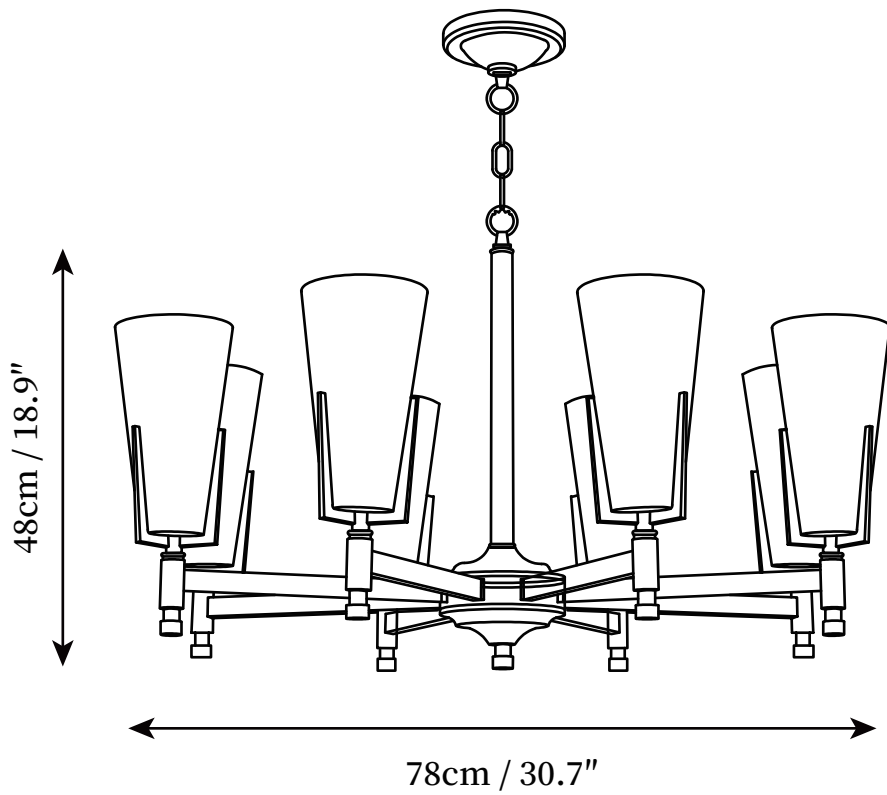

SPECIFICATION SHEET

SPECIFICATION DETAILS

*For custom options, consult factory for details

Fixture Dimensions	D 25.6" x H 18.1"
Light source	E14
Wattage	15W
Voltage	AC 110-240V
Color Temperature	Based on the purchase of light bulbs
CRI(Ra)	80CRI
Mounting	Ceiling
Driver Required	NO
Optional Color Temps	Buy bulbs as needed
LED Rated Life	Based on bulb life (we do not supply bulbs)
Dimming	Dimming is not supported
Finishes	Brass, Black
Glass Details	White
Material	Brass, Metal, Glass
Hanging chain Length	Hanging chain 50cm / 19.7
Hanging chain Type	Brass / Hanging chain

SPECIFICATION SHEET

SPECIFICATION DETAILS

*For custom options, consult factory for details

Fixture Dimensions	D 30.7" x H 18.9"
Light source	E14
Wattage	15W
Voltage	AC 110-240V
Color Temperature	Based on the purchase of light bulbs
CRI(Ra)	80CRI
Mounting	Ceiling
Driver Required	NO
Optional Color Temps	Buy bulbs as needed
LED Rated Life	Based on bulb life (we do not supply bulbs)
Dimming	Dimming is not supported
Finishes	Brass, Black
Glass Details	White
Material	Brass, Metal, Glass
Hanging chain Length	Hanging chain 50cm / 19.7
Hanging chain Type	Brass / Hanging chain

SPECIFICATION SHEET

SPECIFICATION DETAILS

*For custom options, consult factory for details

Fixture Dimensions	D 35.4" x H 26"
Light source	E14
Wattage	15W
Voltage	AC 110-240V
Color Temperature	Based on the purchase of light bulbs
CRI(Ra)	80CRI
Mounting	Ceiling
Driver Required	NO
Optional Color Temps	Buy bulbs as needed
LED Rated Life	Based on bulb life (we do not supply bulbs)
Dimming	Dimming is not supported
Finishes	Brass, Black
Glass Details	White
Material	Brass, Metal, Glass
Hanging chain Length	Hanging chain 50cm / 19.7
Hanging chain Type	Brass / Hanging chain