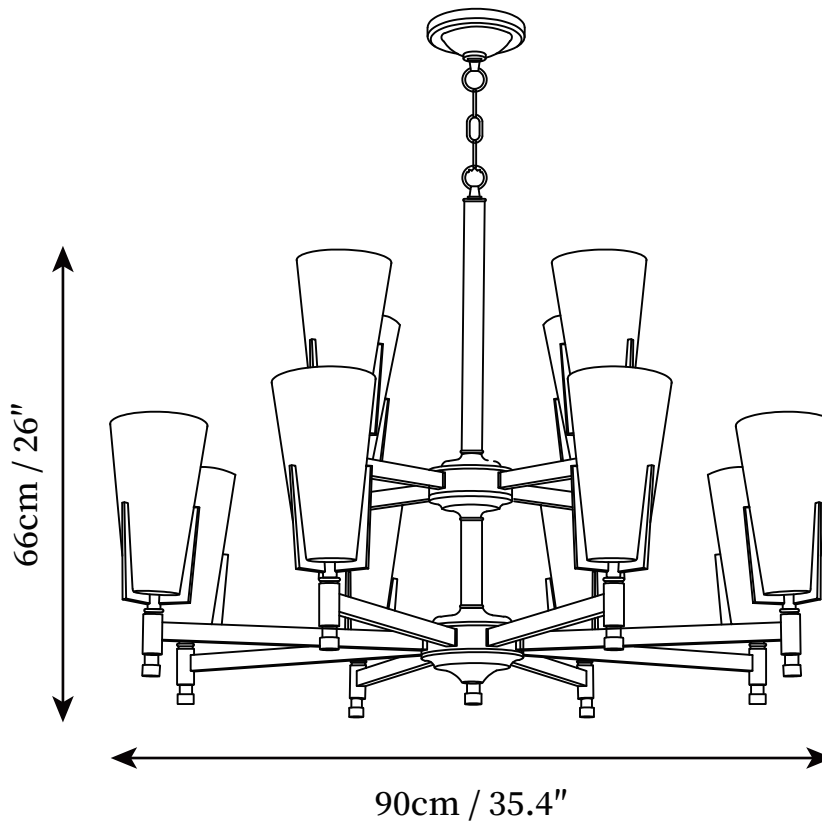

SPECIFICATION SHEET

SPECIFICATION DETAILS

*For custom options, consult factory for details

Fixture Dimensions	D 25.6" x H 18.1"
Light source	E14
Wattage	15W
Voltage	AC 110-240V
Color Temperature	Based on the purchase of light bulbs
CRI(Ra)	80CRI
Mounting	Ceiling
Driver Required	NO
Optional Color Temps	Buy bulbs as needed
LED Rated Life	Based on bulb life (we do not supply bulbs)
Dimming	Dimming is not supported
Finishes	Brass, Black
Glass Details	White
Material	Brass, Metal, Glass
Hanging chain Length	Hanging chain 50cm / 19.7
Hanging chain Type	Brass / Hanging chain

SPECIFICATION SHEET

SPECIFICATION DETAILS

*For custom options, consult factory for details

Fixture Dimensions	D 30.7" x H 18.9"
Light source	E14
Wattage	15W
Voltage	AC 110-240V
Color Temperature	Based on the purchase of light bulbs
CRI(Ra)	80CRI
Mounting	Ceiling
Driver Required	NO
Optional Color Temps	Buy bulbs as needed
LED Rated Life	Based on bulb life (we do not supply bulbs)
Dimming	Dimming is not supported
Finishes	Brass, Black
Glass Details	White
Material	Brass, Metal, Glass
Hanging chain Length	Hanging chain 50cm / 19.7
Hanging chain Type	Brass / Hanging chain

SPECIFICATION SHEET

SPECIFICATION DETAILS

*For custom options, consult factory for details

Fixture Dimensions	D 35.4" x H 26"
Light source	E14
Wattage	15W
Voltage	AC 110-240V
Color Temperature	Based on the purchase of light bulbs
CRI(Ra)	80CRI
Mounting	Ceiling
Driver Required	NO
Optional Color Temps	Buy bulbs as needed
LED Rated Life	Based on bulb life (we do not supply bulbs)
Dimming	Dimming is not supported
Finishes	Brass, Black
Glass Details	White
Material	Brass, Metal, Glass
Hanging chain Length	Hanging chain 50cm / 19.7
Hanging chain Type	Brass / Hanging chain