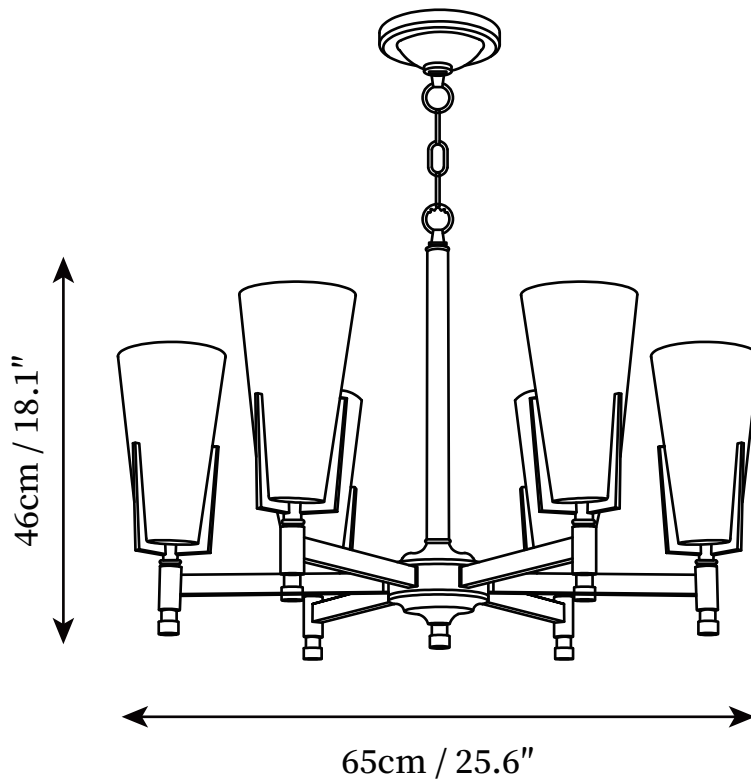

SPECIFICATION SHEET

SPECIFICATION DETAILS

*For custom options, consult factory for details

Fixture Dimensions	D 25.6" x H 18.1"
Light source	E14
Wattage	15W
Voltage	AC 110-240V
Color Temperature	Based on the purchase of light bulbs
CRI(Ra)	80CRI
Mounting	Ceiling
Driver Required	NO
Optional Color Temps	Buy bulbs as needed
LED Rated Life	Based on bulb life (we do not supply bulbs)
Dimming	Dimming is not supported
Finishes	Brass, Black
Glass Details	White
Material	Brass, Metal, Glass
Hanging chain Length	Hanging chain 50cm / 19.7
Hanging chain Type	Brass / Hanging chain

SPECIFICATION SHEET

SPECIFICATION DETAILS

*For custom options, consult factory for details

Fixture Dimensions	D 30.7" x H 18.9"
Light source	E14
Wattage	15W
Voltage	AC 110-240V
Color Temperature	Based on the purchase of light bulbs
CRI(Ra)	80CRI
Mounting	Ceiling
Driver Required	NO
Optional Color Temps	Buy bulbs as needed
LED Rated Life	Based on bulb life (we do not supply bulbs)
Dimming	Dimming is not supported
Finishes	Brass, Black
Glass Details	White
Material	Brass, Metal, Glass
Hanging chain Length	Hanging chain 50cm / 19.7
Hanging chain Type	Brass / Hanging chain

SPECIFICATION SHEET

SPECIFICATION DETAILS

*For custom options, consult factory for details

Fixture Dimensions	D 35.4" x H 26"
Light source	E14
Wattage	15W
Voltage	AC 110-240V
Color Temperature	Based on the purchase of light bulbs
CRI(Ra)	80CRI
Mounting	Ceiling
Driver Required	NO
Optional Color Temps	Buy bulbs as needed
LED Rated Life	Based on bulb life (we do not supply bulbs)
Dimming	Dimming is not supported
Finishes	Brass, Black
Glass Details	White
Material	Brass, Metal, Glass
Hanging chain Length	Hanging chain 50cm / 19.7
Hanging chain Type	Brass / Hanging chain