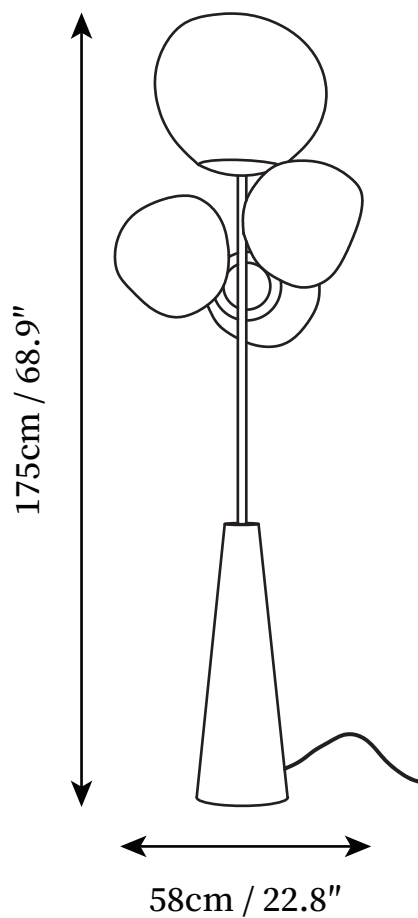

SPECIFICATION SHEET

SPECIFICATION DETAILS

*For custom options, consult factory for details

Fixture Dimensions	D 22.8" x H 68.9"
Light source	E26 or E27
Wattage	Max 40W
Voltage	AC 110-240V
Color Temperature	Based on the purchase of light bulbs
CRI(Ra)	80CRI
Mounting	Floor
Driver Required	NO
Optional Color Temps	Buy bulbs as needed
LED Rated Life	Based on bulb life (we do not supply bulbs)
Dimming	Dimming is not supported
Finishes	Black
Shade Details	Chrome, White, Smoke gray
Material	Metal, PVC, Plastic, Marble
Wire Length	98.4"
Wire Type	Wire with switch plug